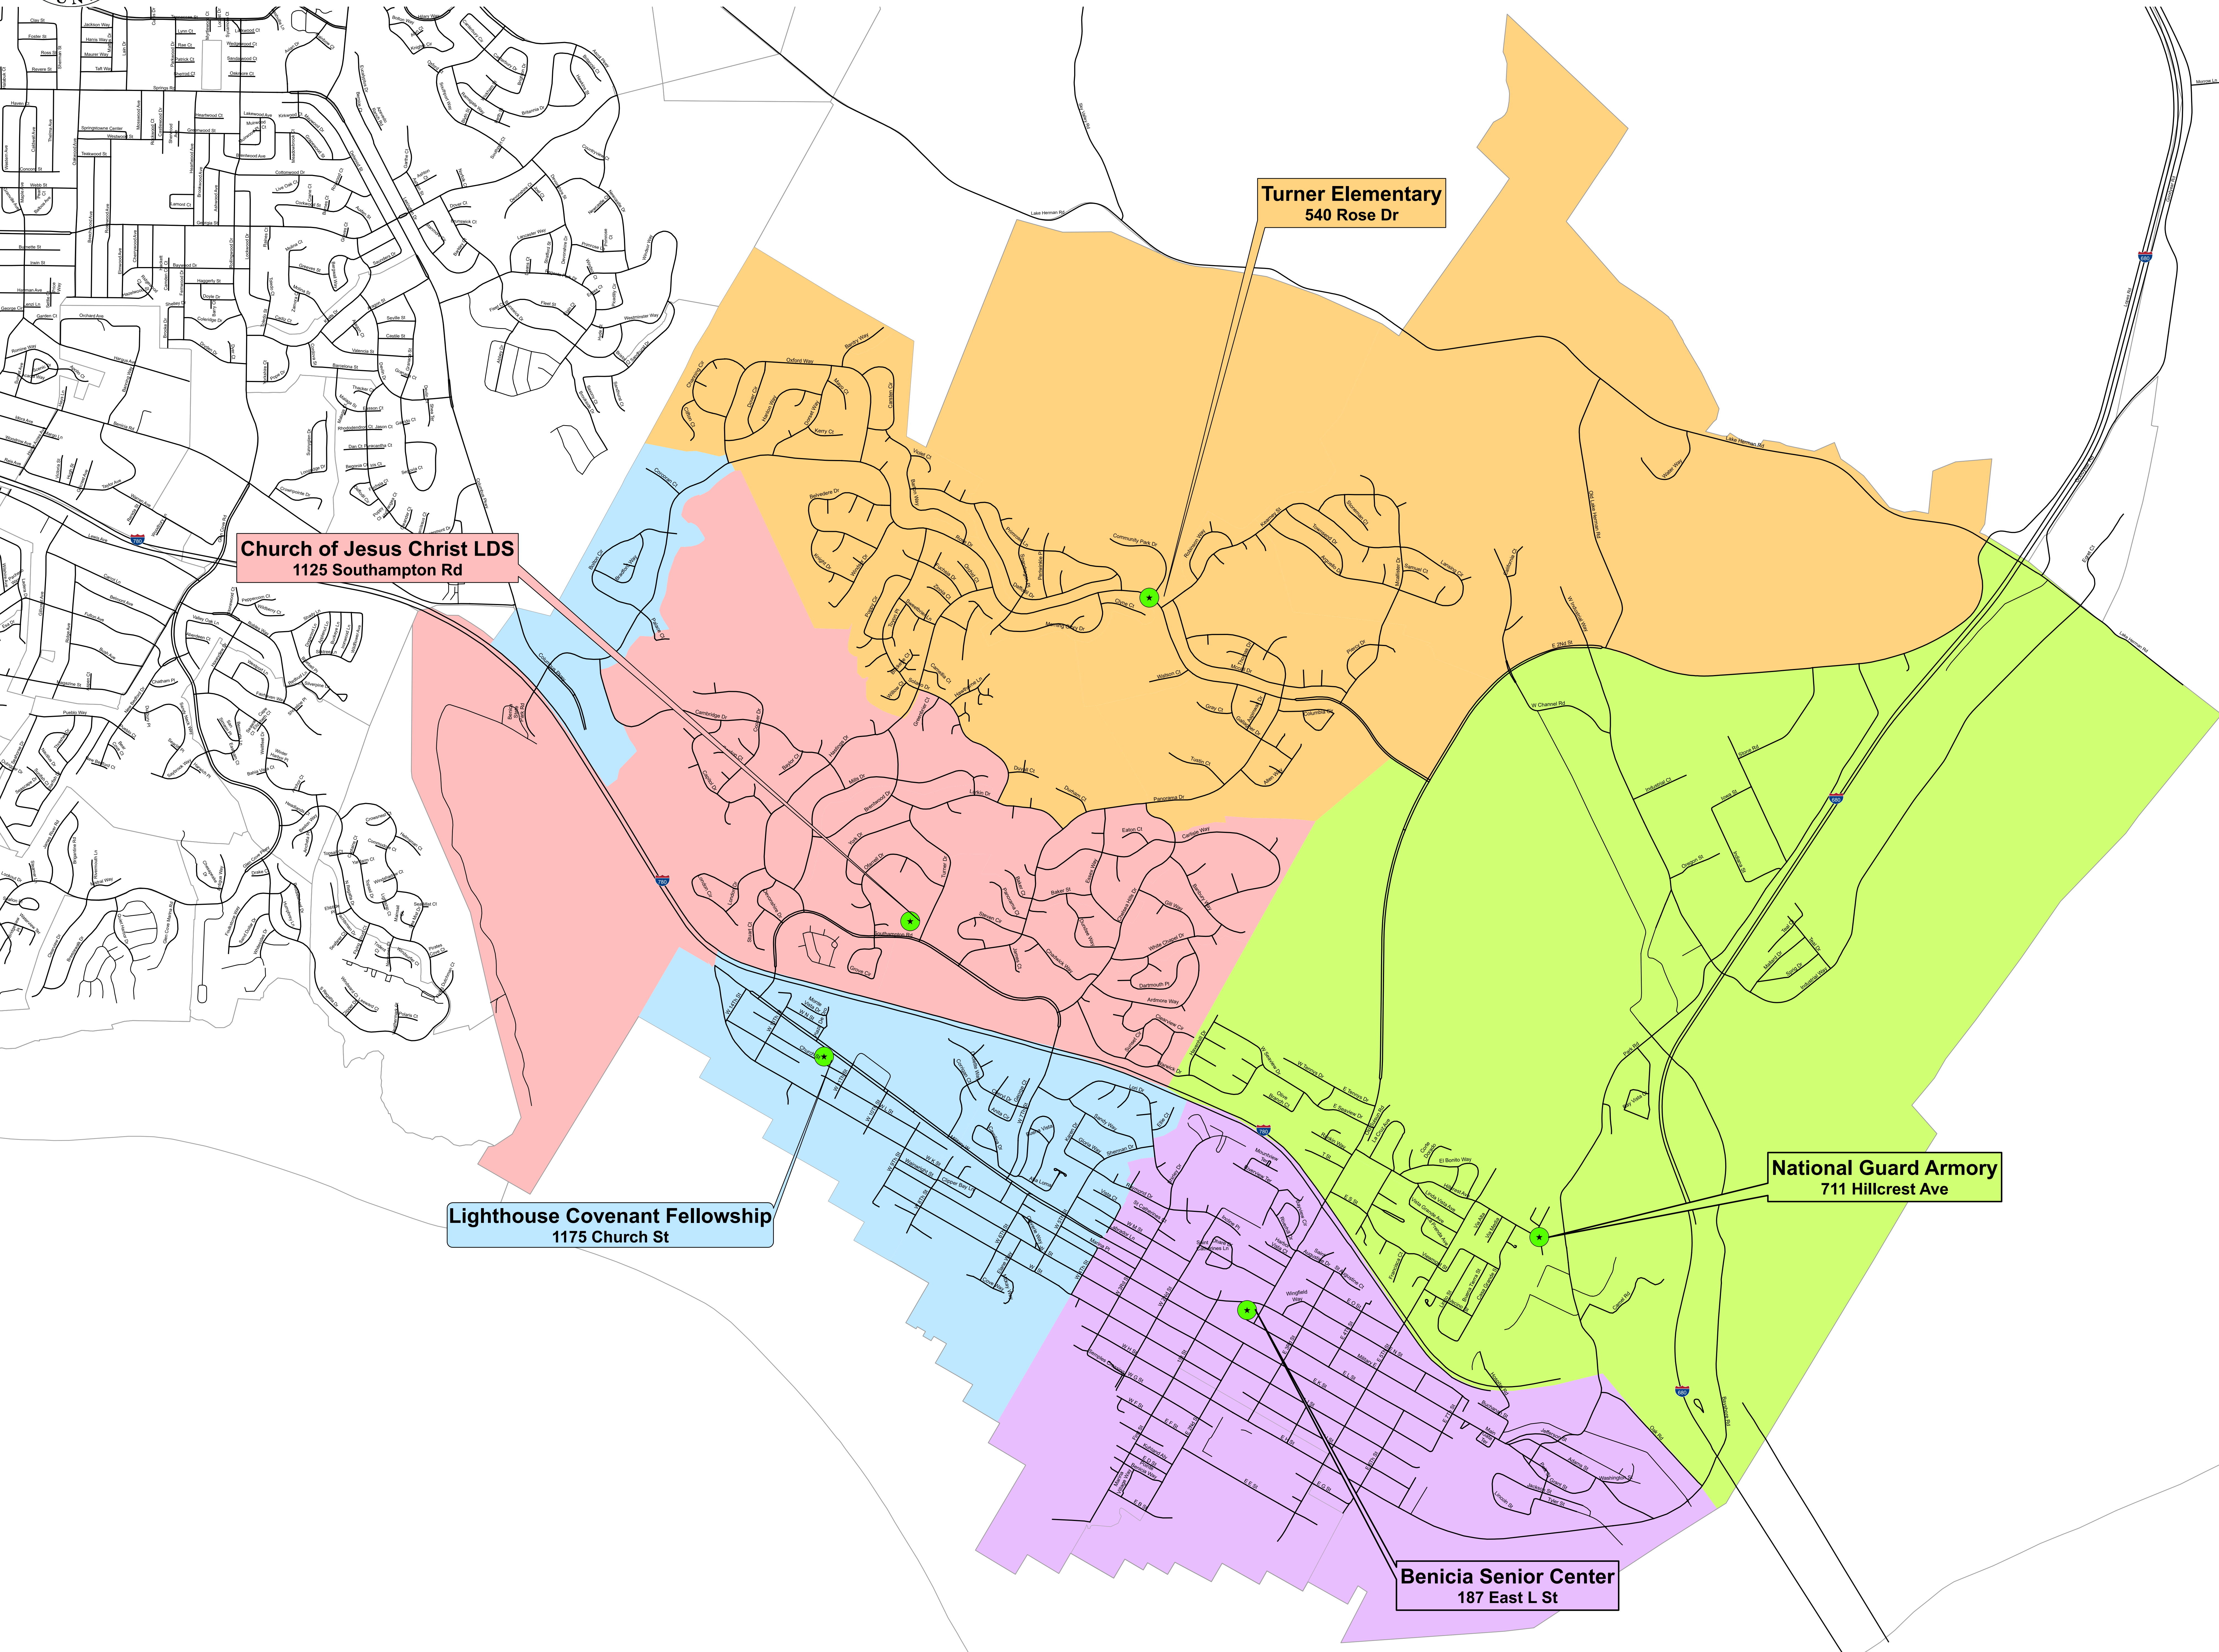

Solano County, CA

Benicia Polling Places for March 5, 2024 Statewide Presidential Primary Election

Created: 11/21/2023

Church of Jesus Christ LDS
1125 Southampton Rd

Turner Elementary
540 Rose Dr

Lighthouse Covenant Fellowship
1175 Church St

National Guard Armory
711 Hillcrest Ave

Benicia Senior Center
187 East L St