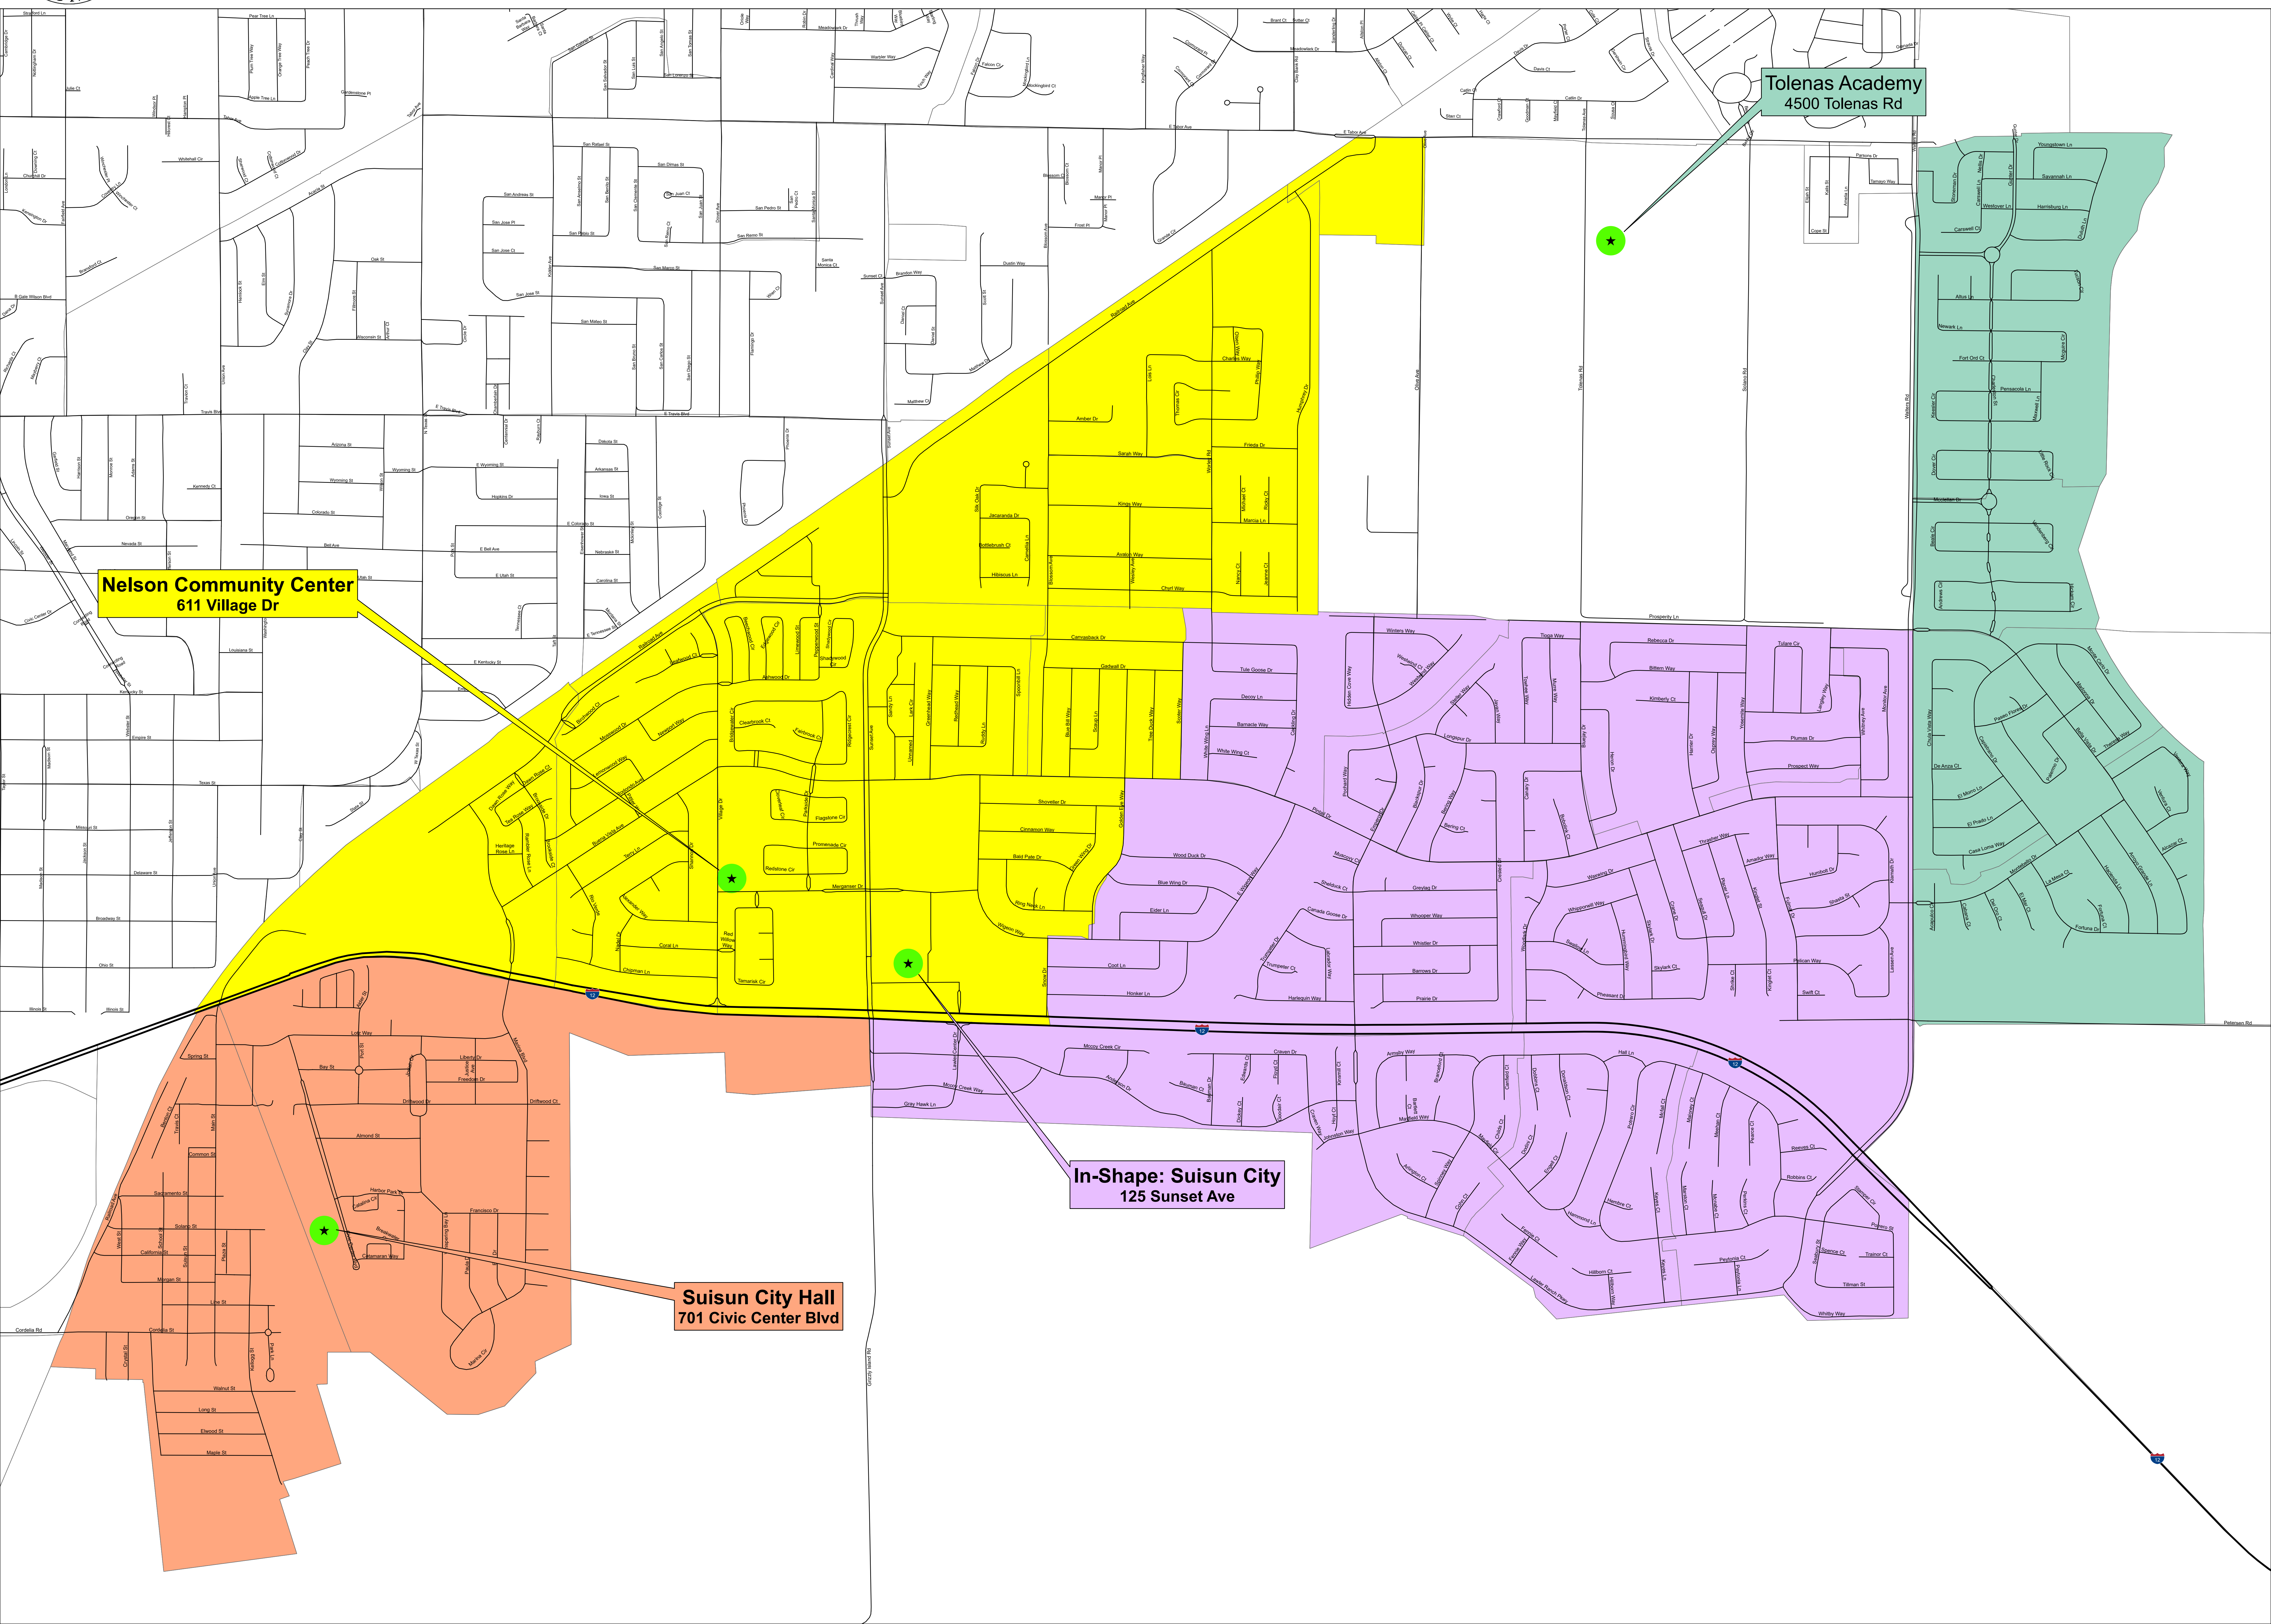

Solano County, CA

Suisun City Polling Places for March 5, 2024 Statewide Presidential Primary Election

Created: 11/21/2023

Tolenas Academy
4500 Tolenas Rd

Nelson Community Center
611 Village Dr

In-Shape: Suisun City
125 Sunset Ave

Suisun City Hall
701 Civic Center Blvd