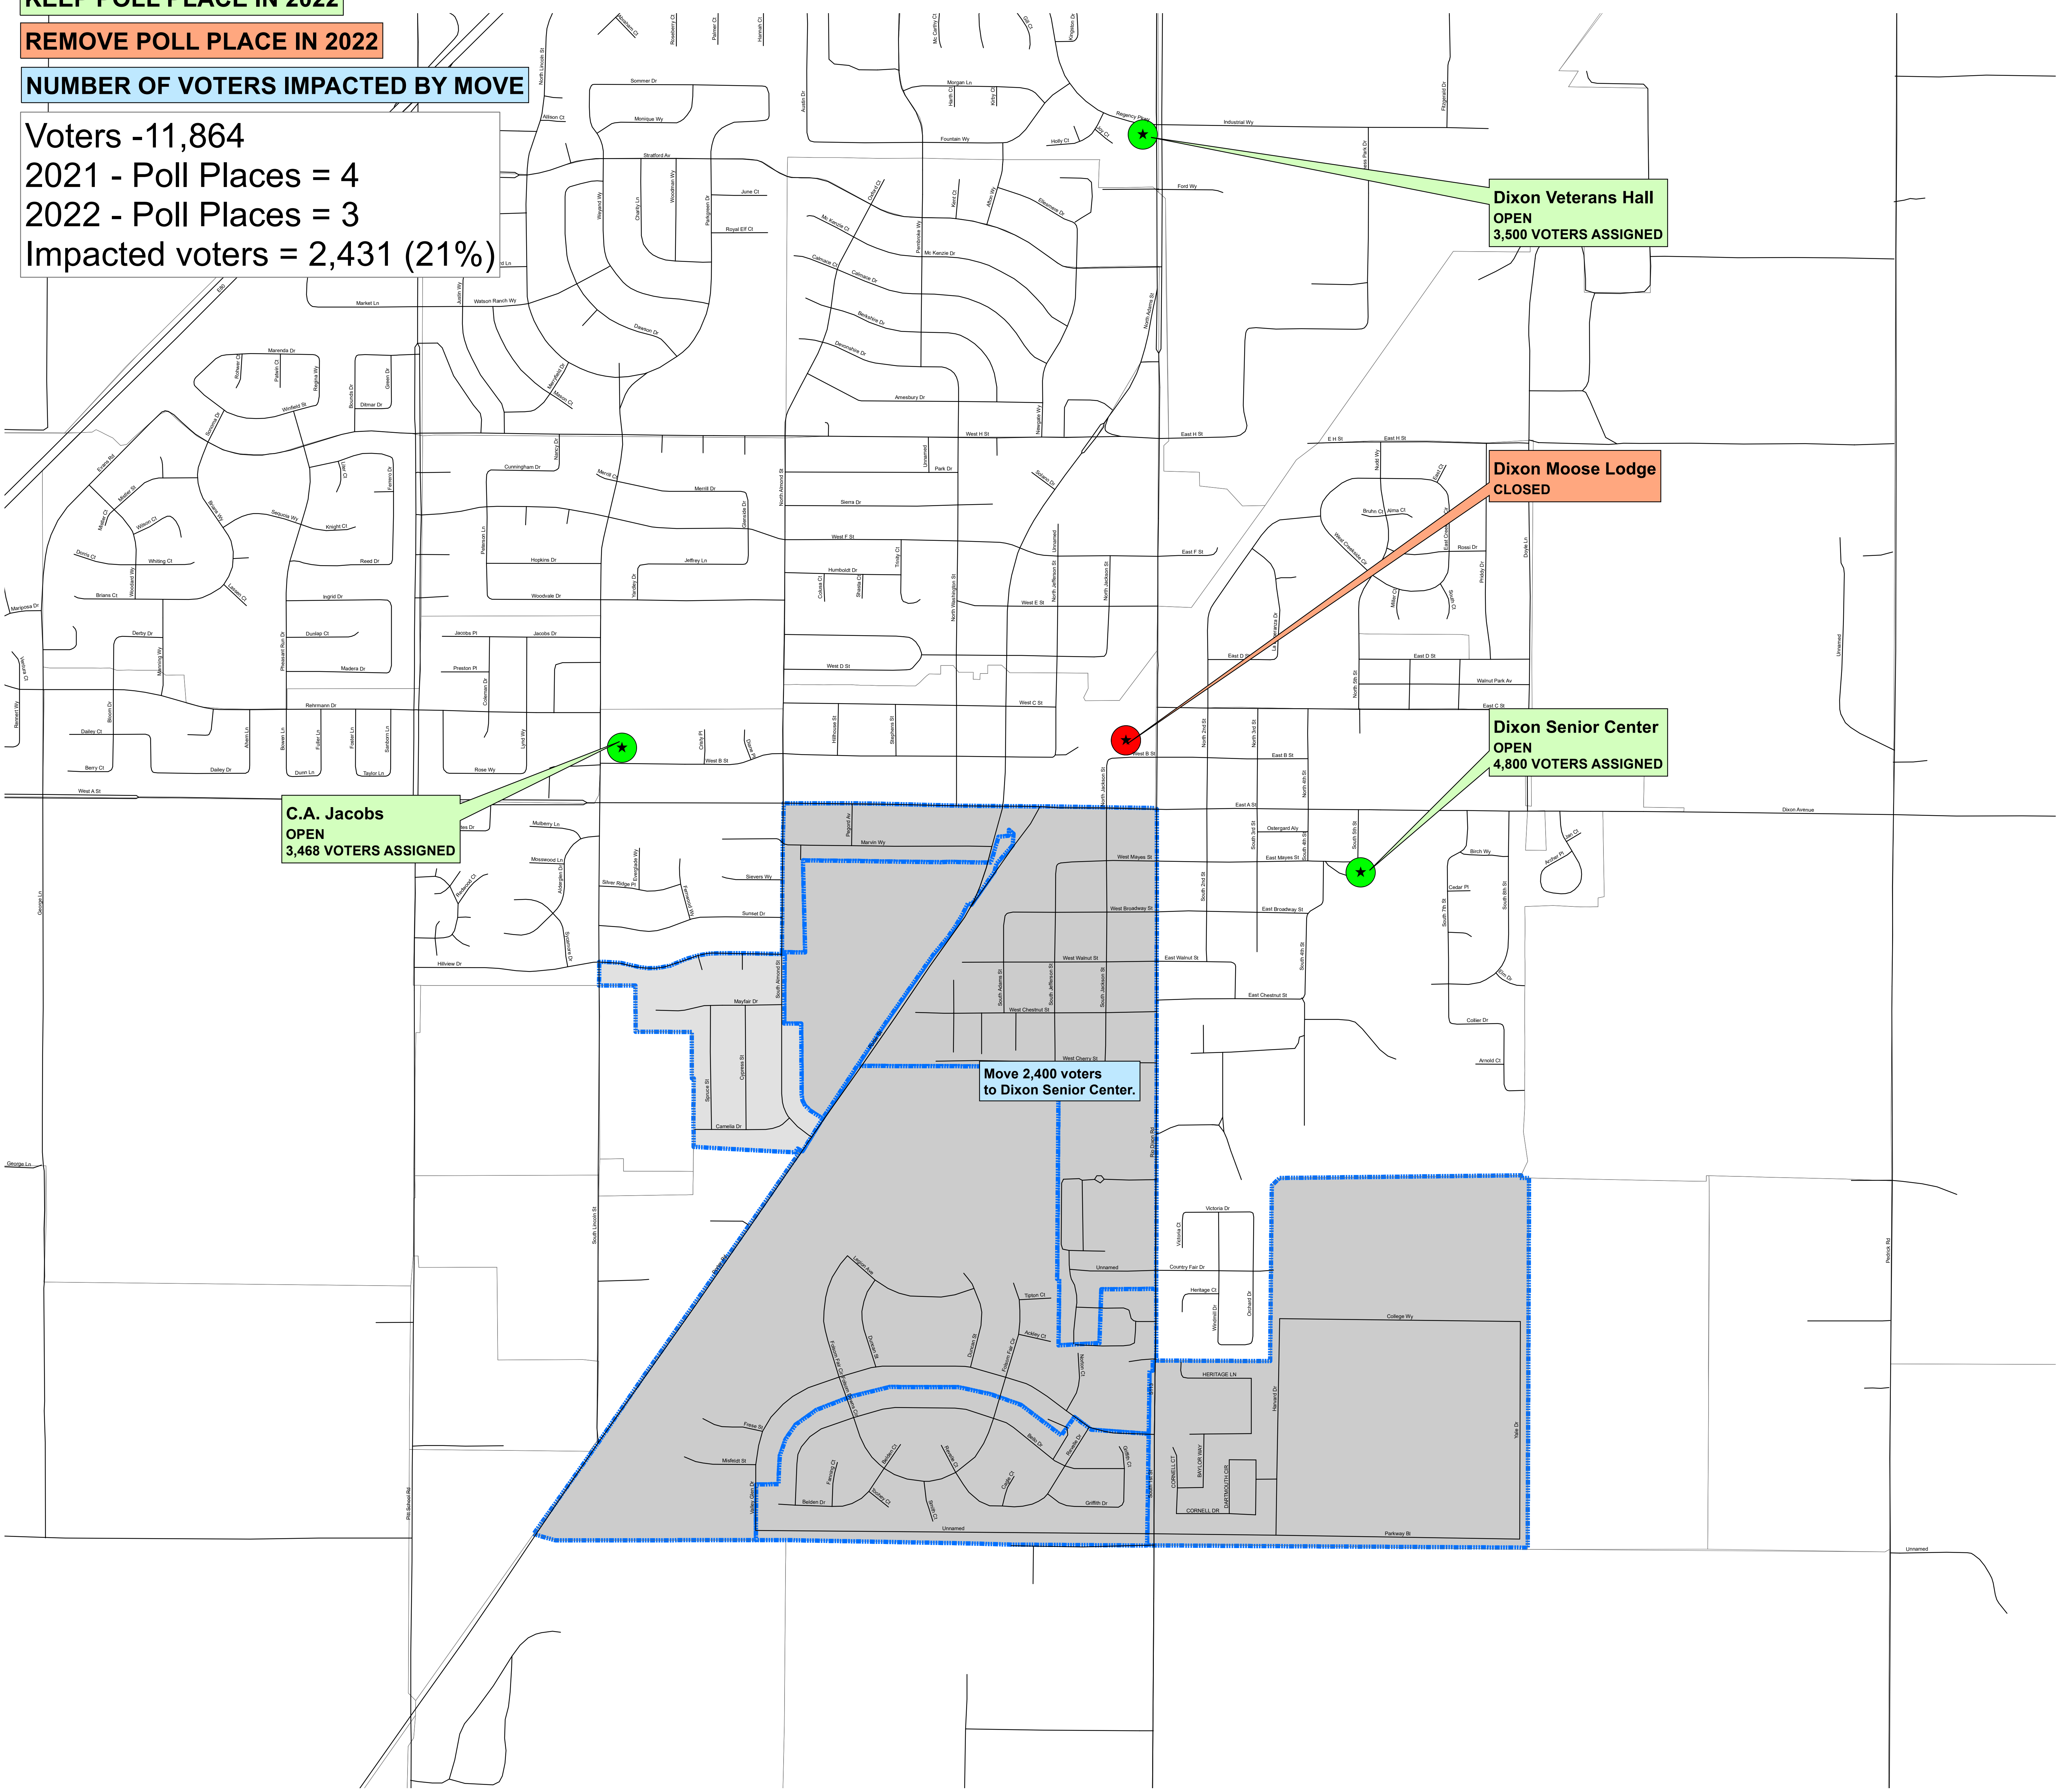

Solano County, CA

Dixon Polling Places

Created: January 30, 2022

KEEP POLL PLACE IN 2022

REMOVE POLL PLACE IN 2022

NUMBER OF VOTERS IMPACTED BY MOVE

Voters -11,864

2021 - Poll Places = 4

2022 - Poll Places = 3

Impacted voters = 2,431 (21%)

**Dixon Veterans Hall
OPEN
3,500 VOTERS ASSIGNED**

**Dixon Moose Lodge
CLOSED**

**Dixon Senior Center
OPEN
4,800 VOTERS ASSIGNED**

**C.A. Jacobs
OPEN
3,468 VOTERS ASSIGNED**

**Move 2,400 voters
to Dixon Senior Center.**