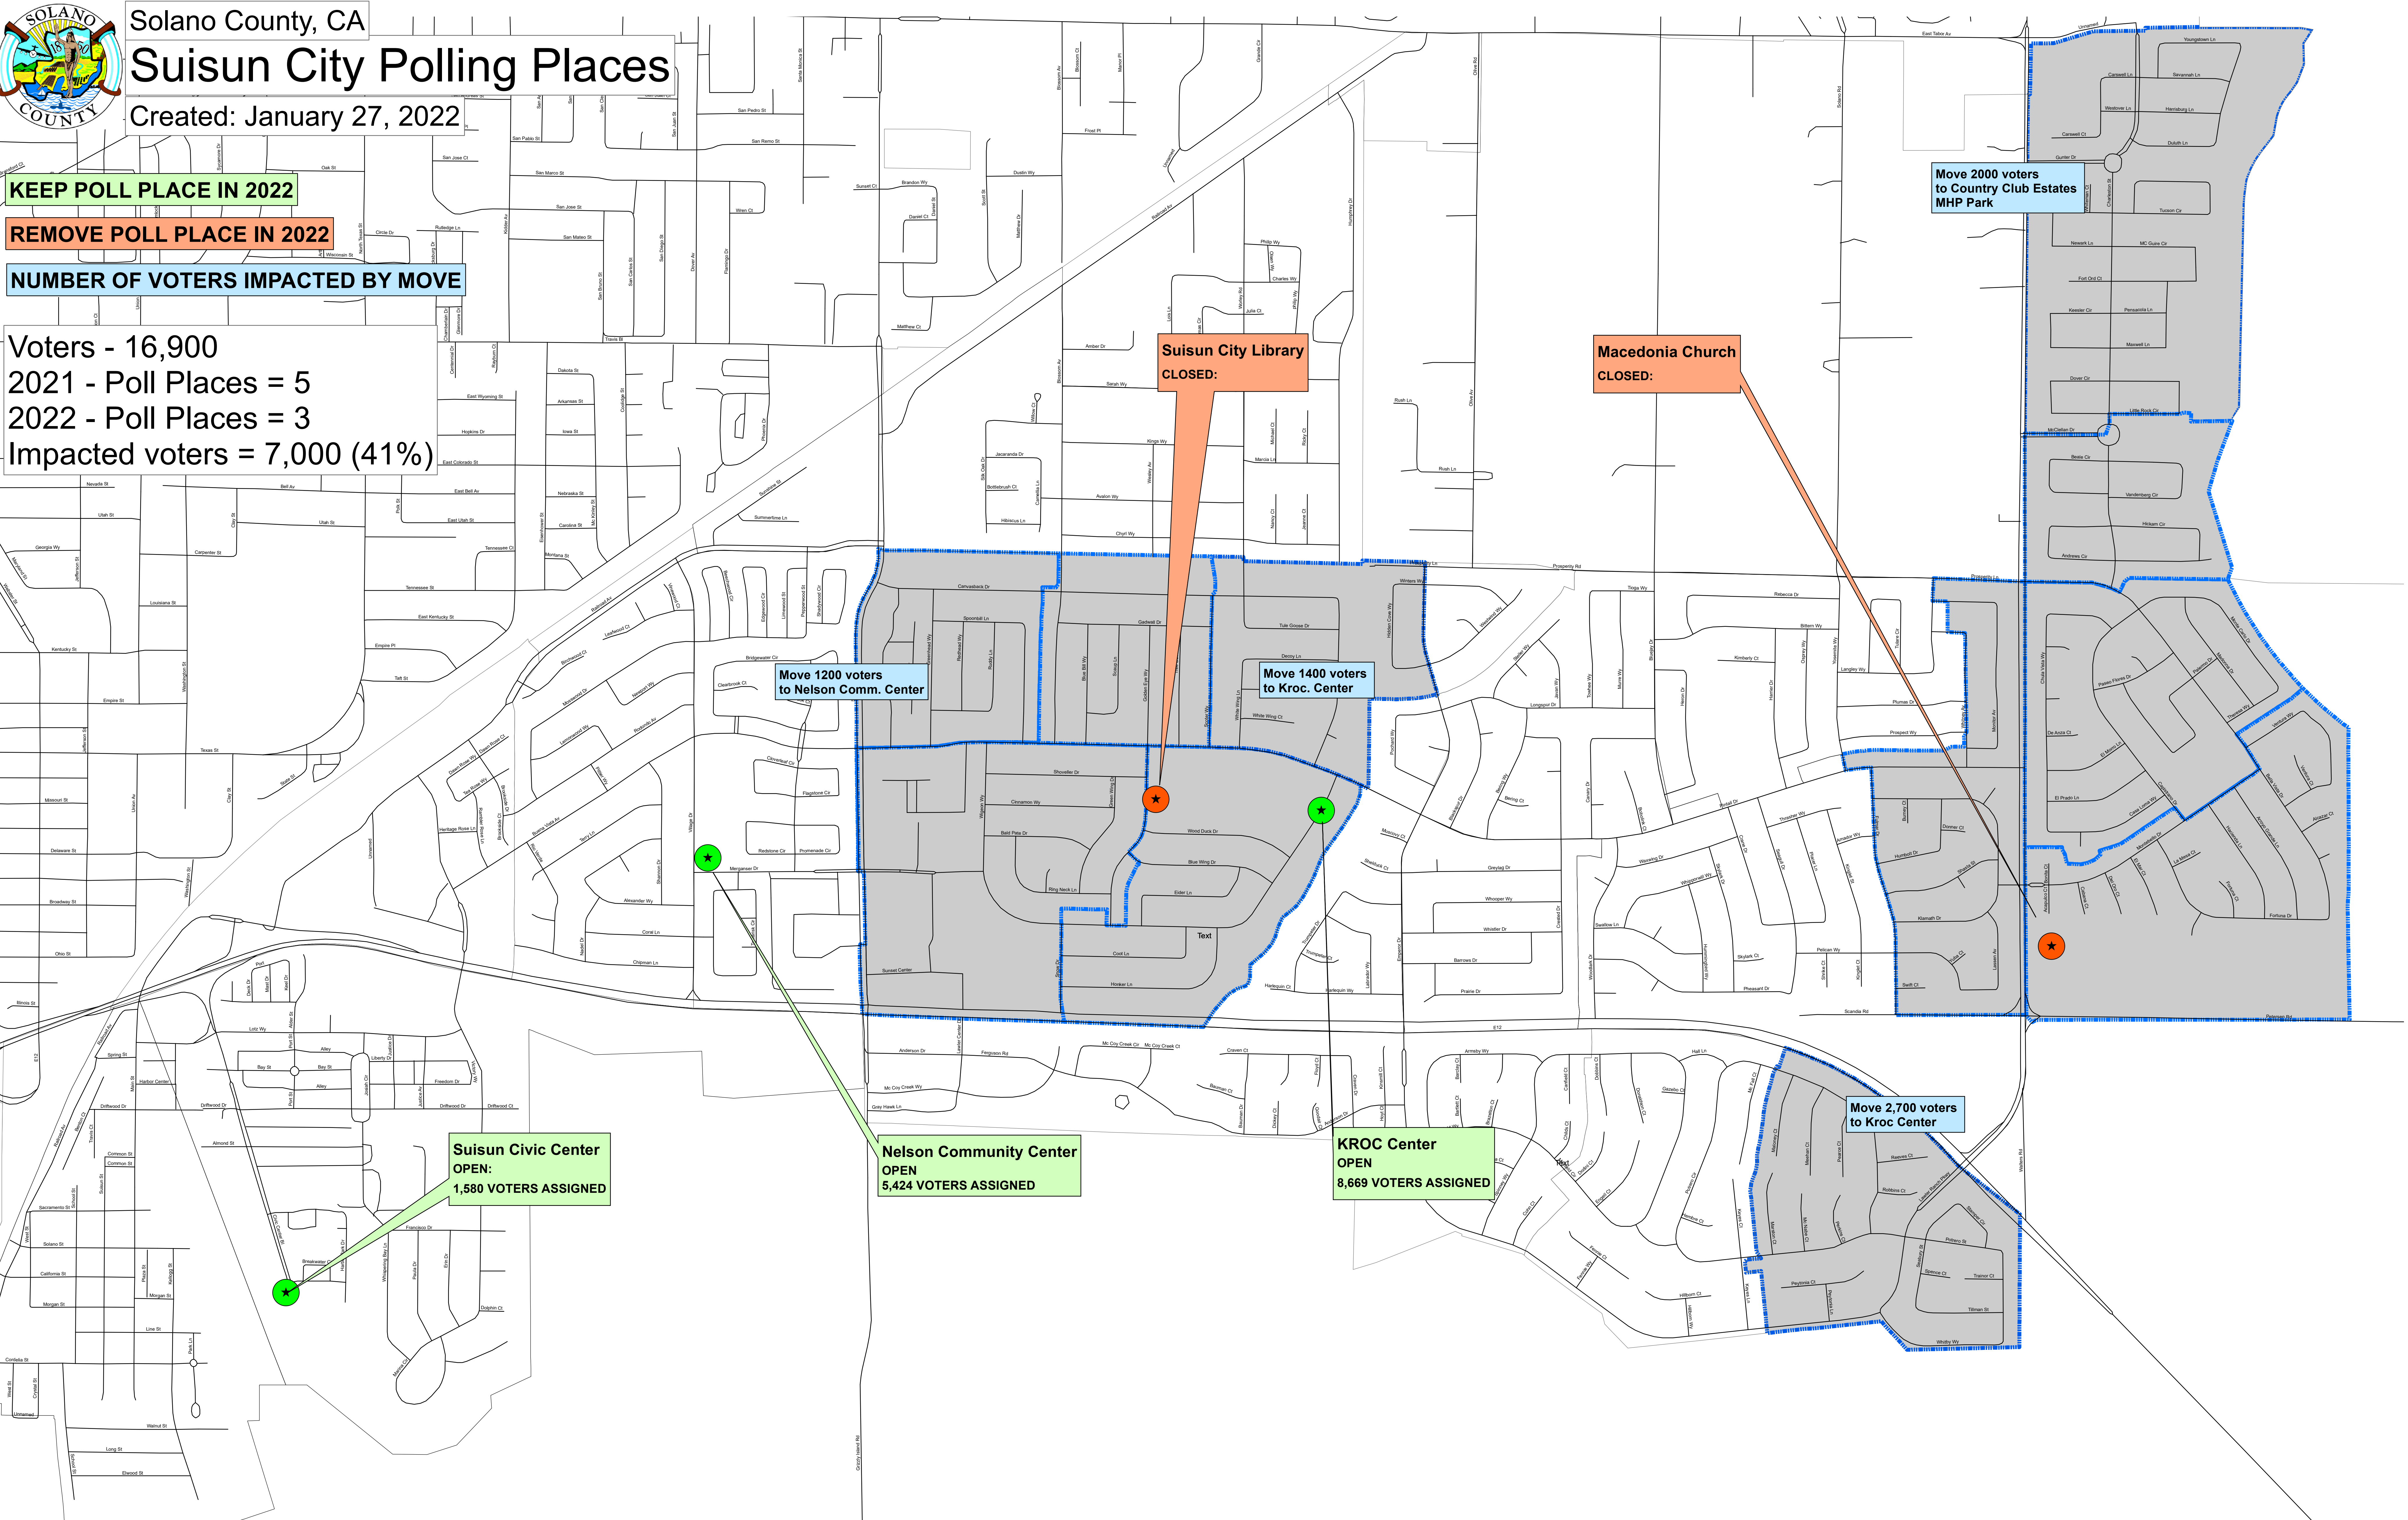

Solano County, CA

# Suisun City Polling Places

Created: January 27, 2022

**KEEP POLL PLACE IN 2022**

**REMOVE POLL PLACE IN 2022**

**NUMBER OF VOTERS IMPACTED BY MOVE**

Voters - 16,900

2021 - Poll Places = 5

2022 - Poll Places = 3

Impacted voters = 7,000 (41%)

Move 2000 voters to Country Club Estates MHP Park

Suisun City Library CLOSED:

Macedonia Church CLOSED:

Move 1200 voters to Nelson Comm. Center

Move 1400 voters to Kroc Center

Suisun Civic Center OPEN:  
1,580 VOTERS ASSIGNED

Nelson Community Center OPEN  
5,424 VOTERS ASSIGNED

KROC Center OPEN  
8,669 VOTERS ASSIGNED

Move 2,700 voters to Kroc Center