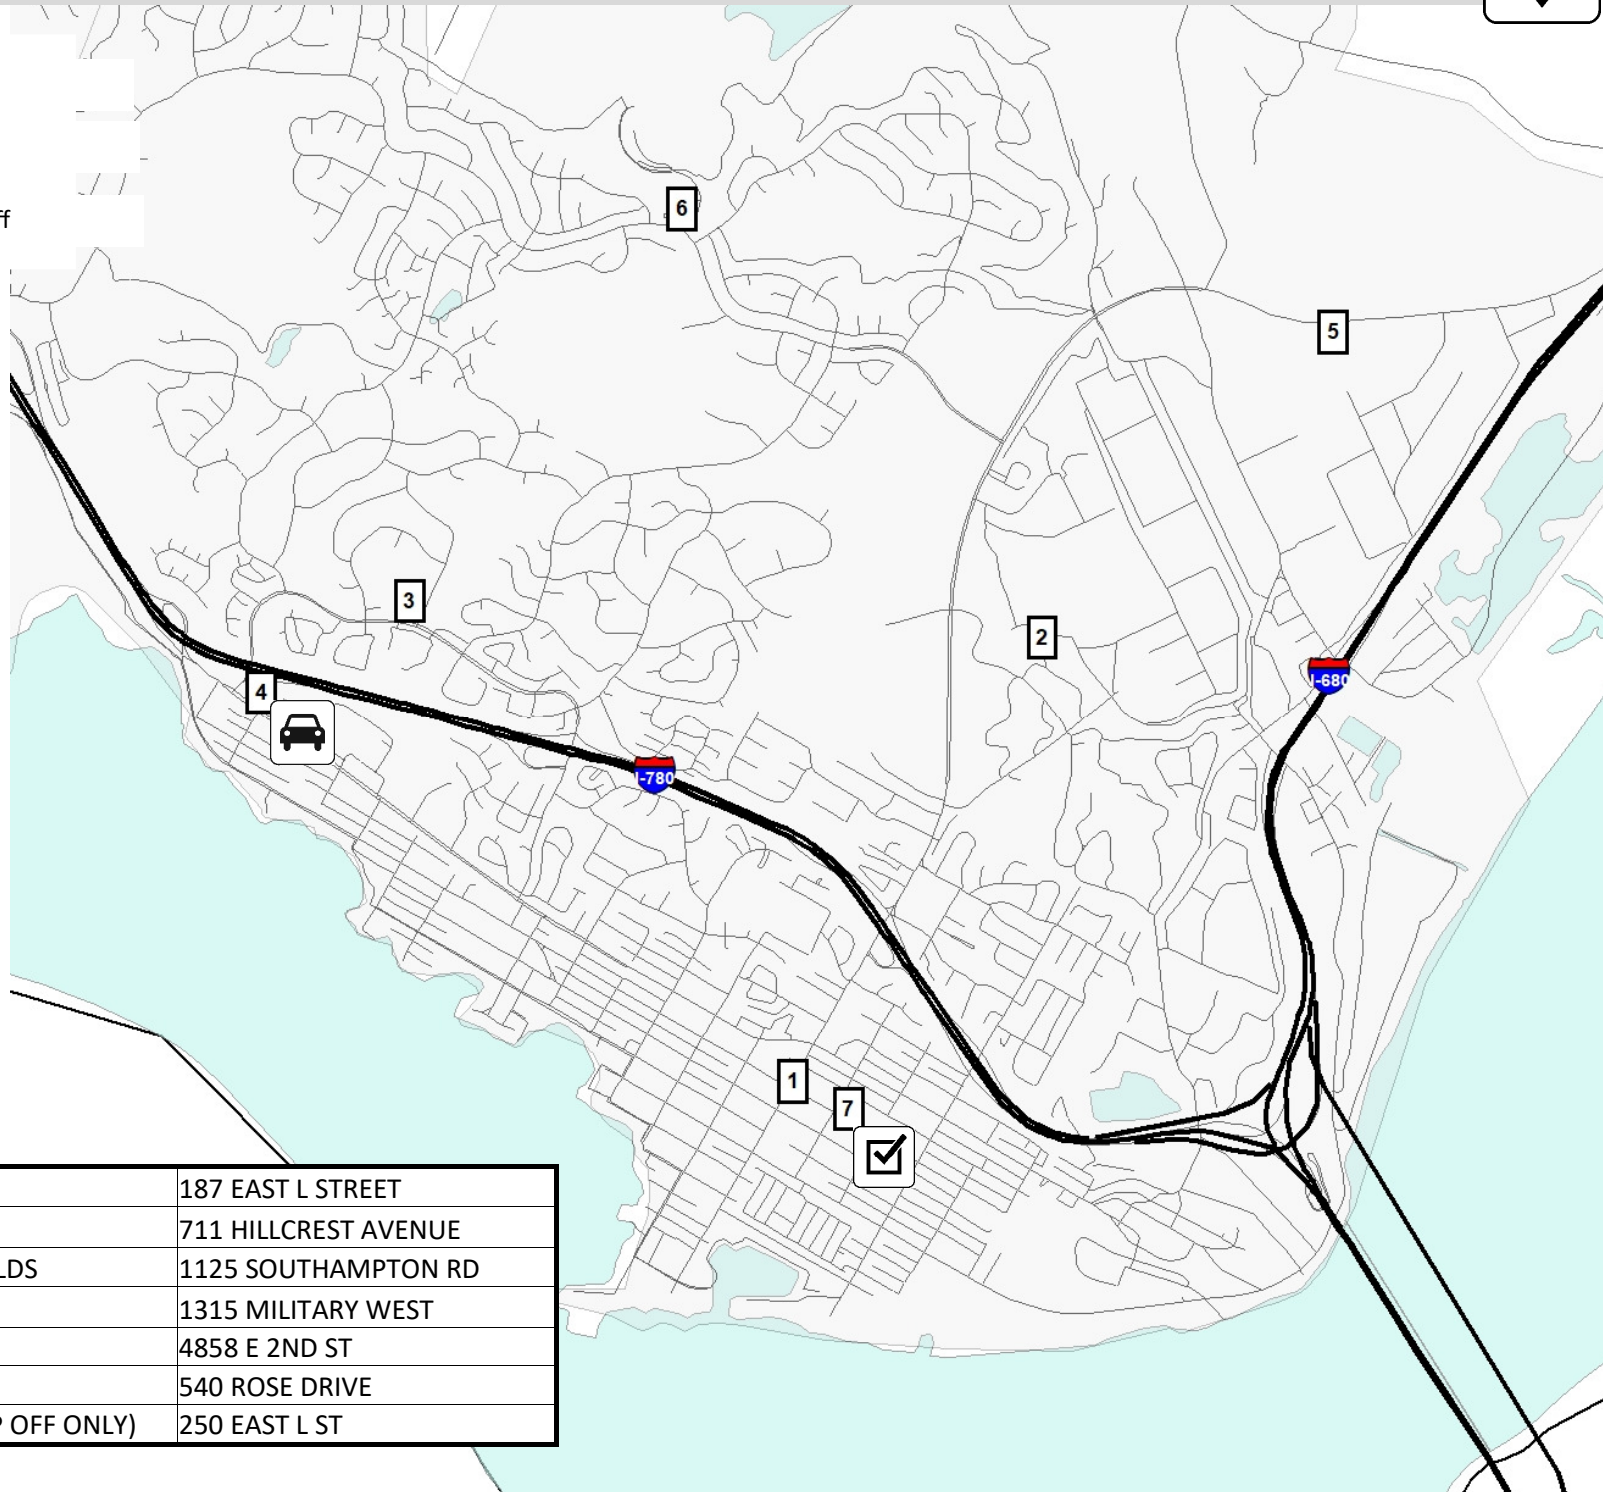

# City of FAIRFIELD/SUISUN CITY - Voting Locations and Addresses.

-  Election Day Polling Place
-  5-Day Curbside Drop-Off
-  29-Day Inside Ballot Drop-Off

1	A GIRLS PLACE	3351 HILLRIDGE DR
2	BETHEL COMMUNITY	600 EAST TABOR AVE
3	BLDG 2 (NEXT TO MT. CALVARY)	1745 ENTERPRISE DR
4	CALVARY CHAPEL SOLANO	1180 WESTERN ST
5	CHRISTIAN REFORMED	300 MARIGOLD DR
6	CLUBHOUSE AT PARADISE VALLEY	3990 PARADISE VALLEY DR
7	CLUBHOUSE AT RANCHO SOLANO	3250 RANCHO SOLANO PKWY
8	COMM UNITED METHODIST CH.	1875 FAIRFIELD AVE
9	COUNTRY CLUB ESTATES MHP	1800 E TABOR AVE
10	F.F. 1ST BAPTIST CH.	1108 WASHINGTON ST
11	FAIRFIELD CITY CLERK (DROP OFF ONLY)	1000 WEBSTER ST
12	FSUSD OFFICE	2490 HILBORN RD

# City of DIXON - Voting Locations and Addresses.

- Election Day Polling Place
- 5-Day Curbside Drop-Off
- 29-Day Inside Ballot Drop-Off

1	C.A. JACOBS MIDDLE SCHOOL	200 NORTH LINCOLN STREET
2	DIXON SENIOR CENTER	201 SOUTH 5TH STREET
3	VETERANS MEMORIAL HALL	1305 NORTH 1ST STREET
4	DIXON MOOSE LODGE	180 WEST B STREET
5	DIXON CITY CLERK (DROP OFF ONLY)	600 EAST A STREET

# City of RIO VISTA - Voting Locations and Addresses.

- 00 Election Day Polling Place
- 5-Day Curbside Drop-Off
- 29-Day Inside Ballot Drop-Off

1	45 MAIN STREET	45 MAIN STREET
2	HAP'S BAIT AND TACKLE (DROP OFF ONLY)	84 MAIN STREET
3	RIVER DELTA SCHOOL DISTRICT OFFICE (DROP OFF ONLY)	445 MONTEZUMA ST
4	TRILOGY AT RIO VISTA	990 SUMMERSET DR

# City of BENICIA - Voting Locations and Addresses.

- 00 Election Day Polling Place
- 5-Day Curbside Drop-Off
- 29-Day Inside Ballot Drop-Off

1	BENICIA SENIOR CTR	187 EAST L STREET
2	CA NAT GUARD	711 HILLCREST AVENUE
3	CHURCH OF JESUS CHRIST LDS	1125 SOUTHAMPTON RD
4	THE GATEWAY	1315 MILITARY WEST
5	NEW HARBOR CHURCH	4858 E 2ND ST
6	TURNER ELEM	540 ROSE DRIVE
7	BENICIA CITY CLERK (DROP OFF ONLY)	250 EAST L ST