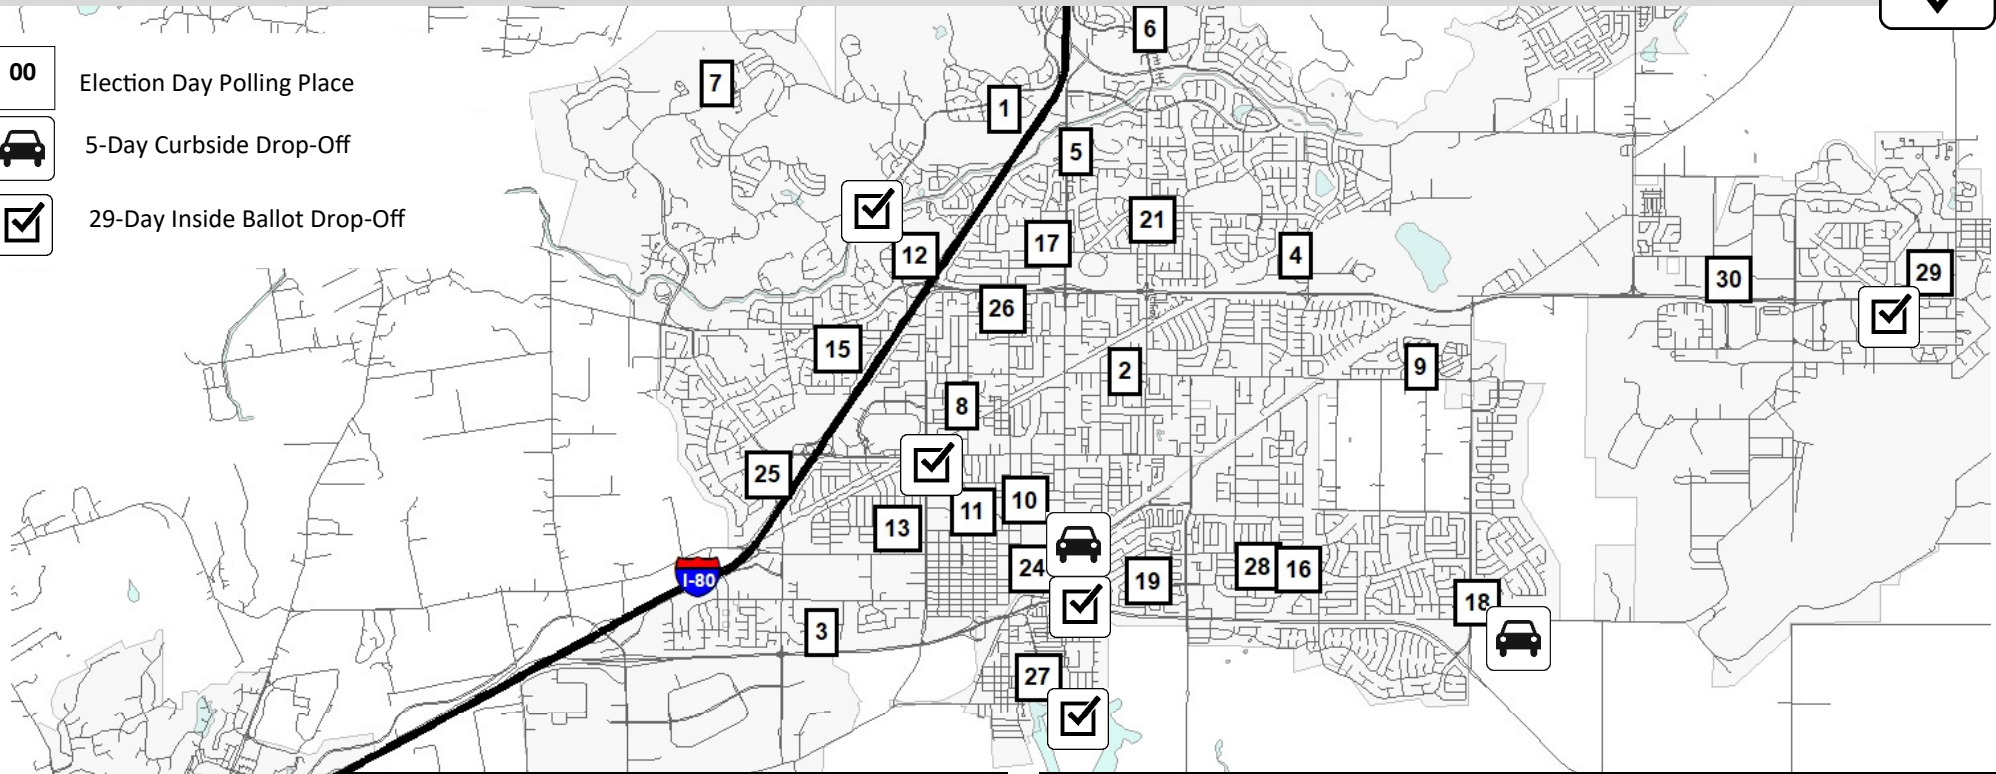

# City of FAIRFIELD/SUISUN CITY - Voting Locations and Addresses.

-  Election Day Polling Place
-  5-Day Curbside Drop-Off
-  29-Day Inside Ballot Drop-Off

1	A GIRLS PLACE	3351 HILLRIDGE DR
2	BETHEL COMMUNITY	600 EAST TABOR AVE
3	BLDG 2 (NEXT TO MT. CALVARY)	1745 ENTERPRISE DR
4	CALVARY CHAPEL SOLANO	1180 WESTERN ST
5	CHRISTIAN REFORMED	300 MARIGOLD DR
6	CLUBHOUSE AT PARADISE VALLEY	3990 PARADISE VALLEY DR
7	CLUBHOUSE AT RANCHO SOLANO	3250 RANCHO SOLANO PKWY
8	COMM UNITED METHODIST CH.	1875 FAIRFIELD AVE
9	COUNTRY CLUB ESTATES MHP	1800 E TABOR AVE
10	F.F. 1ST BAPTIST CH.	1108 WASHINGTON ST
11	FAIRFIELD CITY CLERK (DROP OFF ONLY)	1000 WEBSTER ST
12	FSUSD OFFICE	2490 HILBORN RD