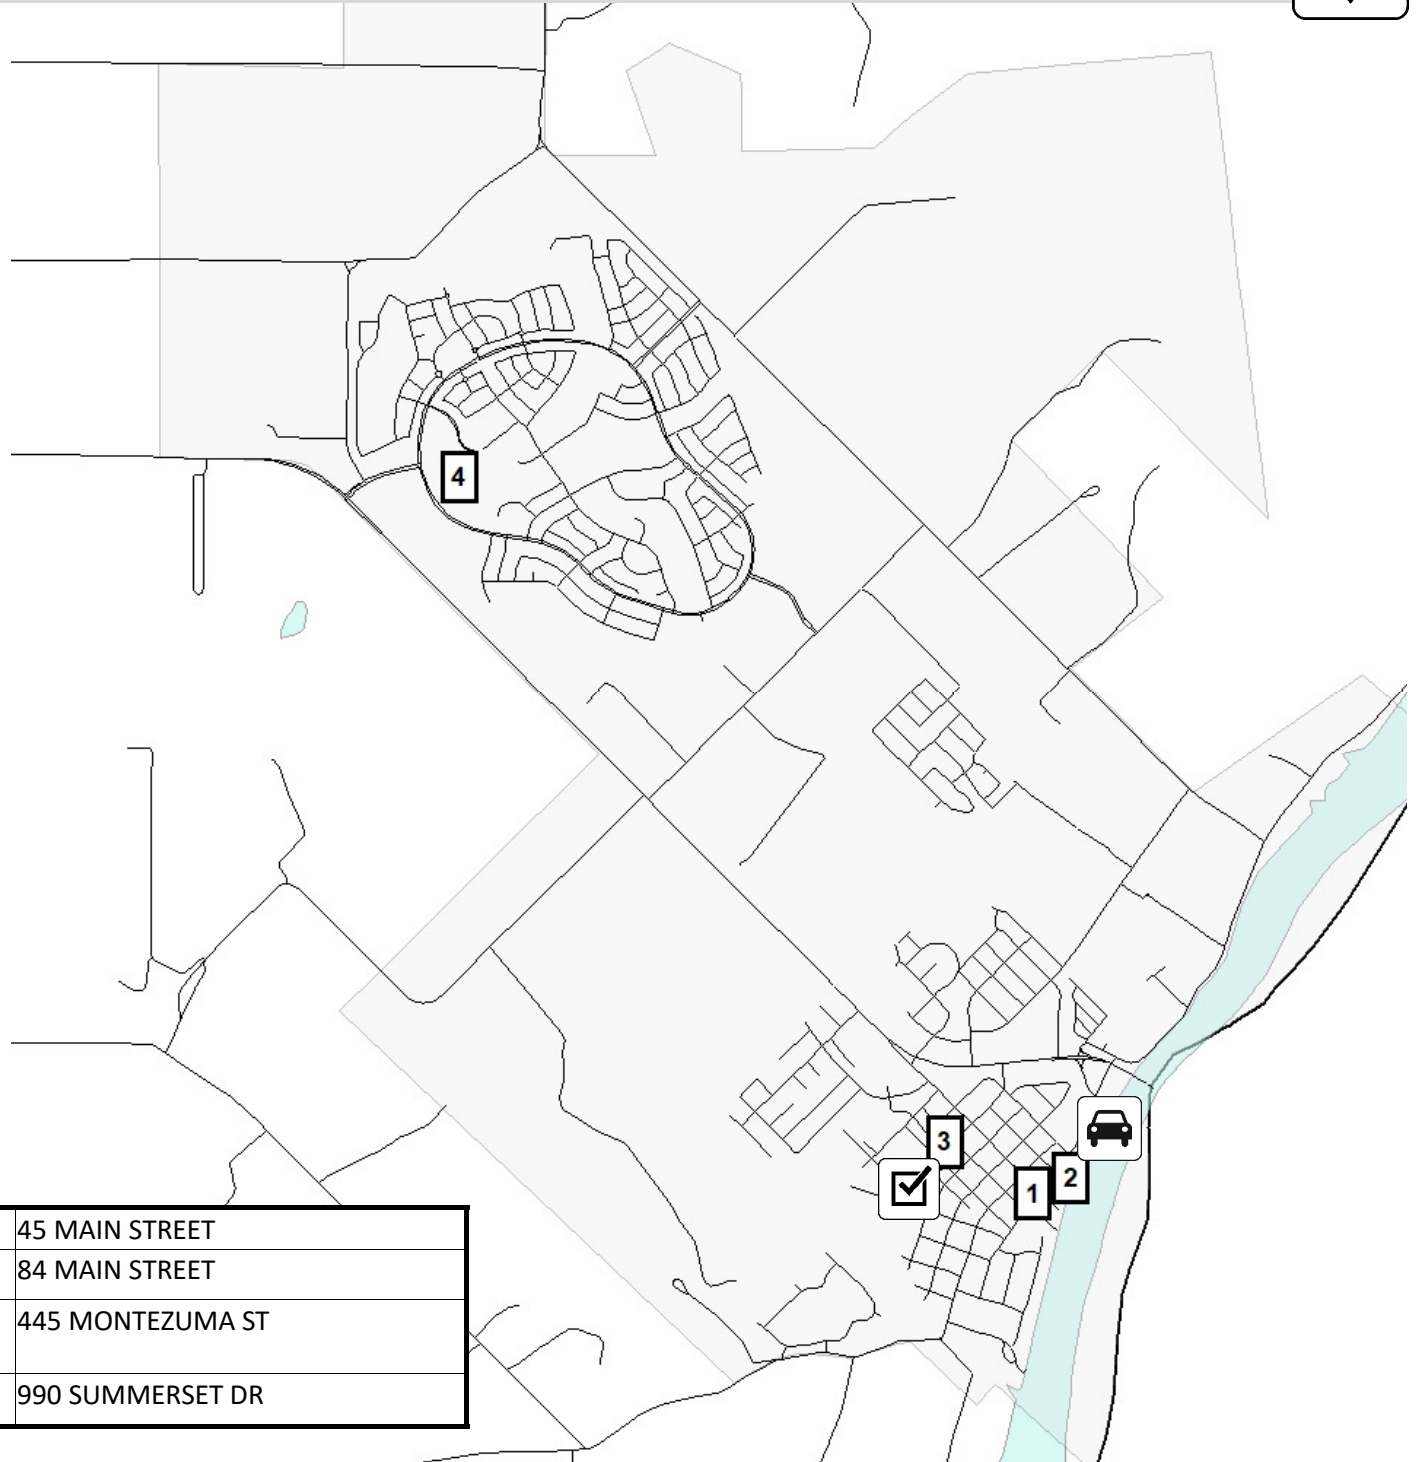

# City of FAIRFIELD/SUISUN CITY - Voting Locations and Addresses.

-  Election Day Polling Place
-  5-Day Curbside Drop-Off
-  29-Day Inside Ballot Drop-Off

1	A GIRLS PLACE	3351 HILLRIDGE DR
2	BETHEL COMMUNITY	600 EAST TABOR AVE
3	BLDG 2 (NEXT TO MT. CALVARY)	1745 ENTERPRISE DR
4	CALVARY CHAPEL SOLANO	1180 WESTERN ST
5	CHRISTIAN REFORMED	300 MARIGOLD DR
6	CLUBHOUSE AT PARADISE VALLEY	3990 PARADISE VALLEY DR
7	CLUBHOUSE AT RANCHO SOLANO	3250 RANCHO SOLANO PKWY
8	COMM UNITED METHODIST CH.	1875 FAIRFIELD AVE
9	COUNTRY CLUB ESTATES MHP	1800 E TABOR AVE
10	F.F. 1ST BAPTIST CH.	1108 WASHINGTON ST
11	FAIRFIELD CITY CLERK (DROP OFF ONLY)	1000 WEBSTER ST
12	FSUSD OFFICE	2490 HILBORN RD

# City of DIXON - Voting Locations and Addresses.

- Election Day Polling Place
- 5-Day Curbside Drop-Off
- 29-Day Inside Ballot Drop-Off

1	C.A. JACOBS MIDDLE SCHOOL	200 NORTH LINCOLN STREET
2	DIXON SENIOR CENTER	201 SOUTH 5TH STREET
3	VETERANS MEMORIAL HALL	1305 NORTH 1ST STREET
4	DIXON MOOSE LODGE	180 WEST B STREET
5	DIXON CITY CLERK (DROP OFF ONLY)	600 EAST A STREET

# City of RIO VISTA - Voting Locations and Addresses.

- 00 Election Day Polling Place
- 5-Day Curbside Drop-Off
- 29-Day Inside Ballot Drop-Off

1	45 MAIN STREET	45 MAIN STREET
2	HAP'S BAIT AND TACKLE (DROP OFF ONLY)	84 MAIN STREET
3	RIVER DELTA SCHOOL DISTRICT OFFICE (DROP OFF ONLY)	445 MONTEZUMA ST
4	TRILOGY AT RIO VISTA	990 SUMMERSET DR