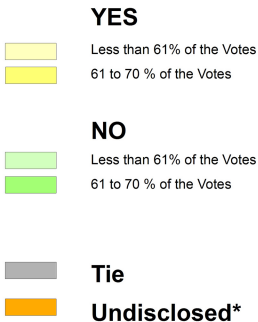

Solano County, California

MEASURE Q (Approve Existing Water Tax) 2007 Election Results

Measure Q (Approve Existing Water Tax) Failed

Measure Passed Yes or No by Consolidated Precincts

*To protect voter privacy, election results in precinct groups having a low number of voters are undisclosed.