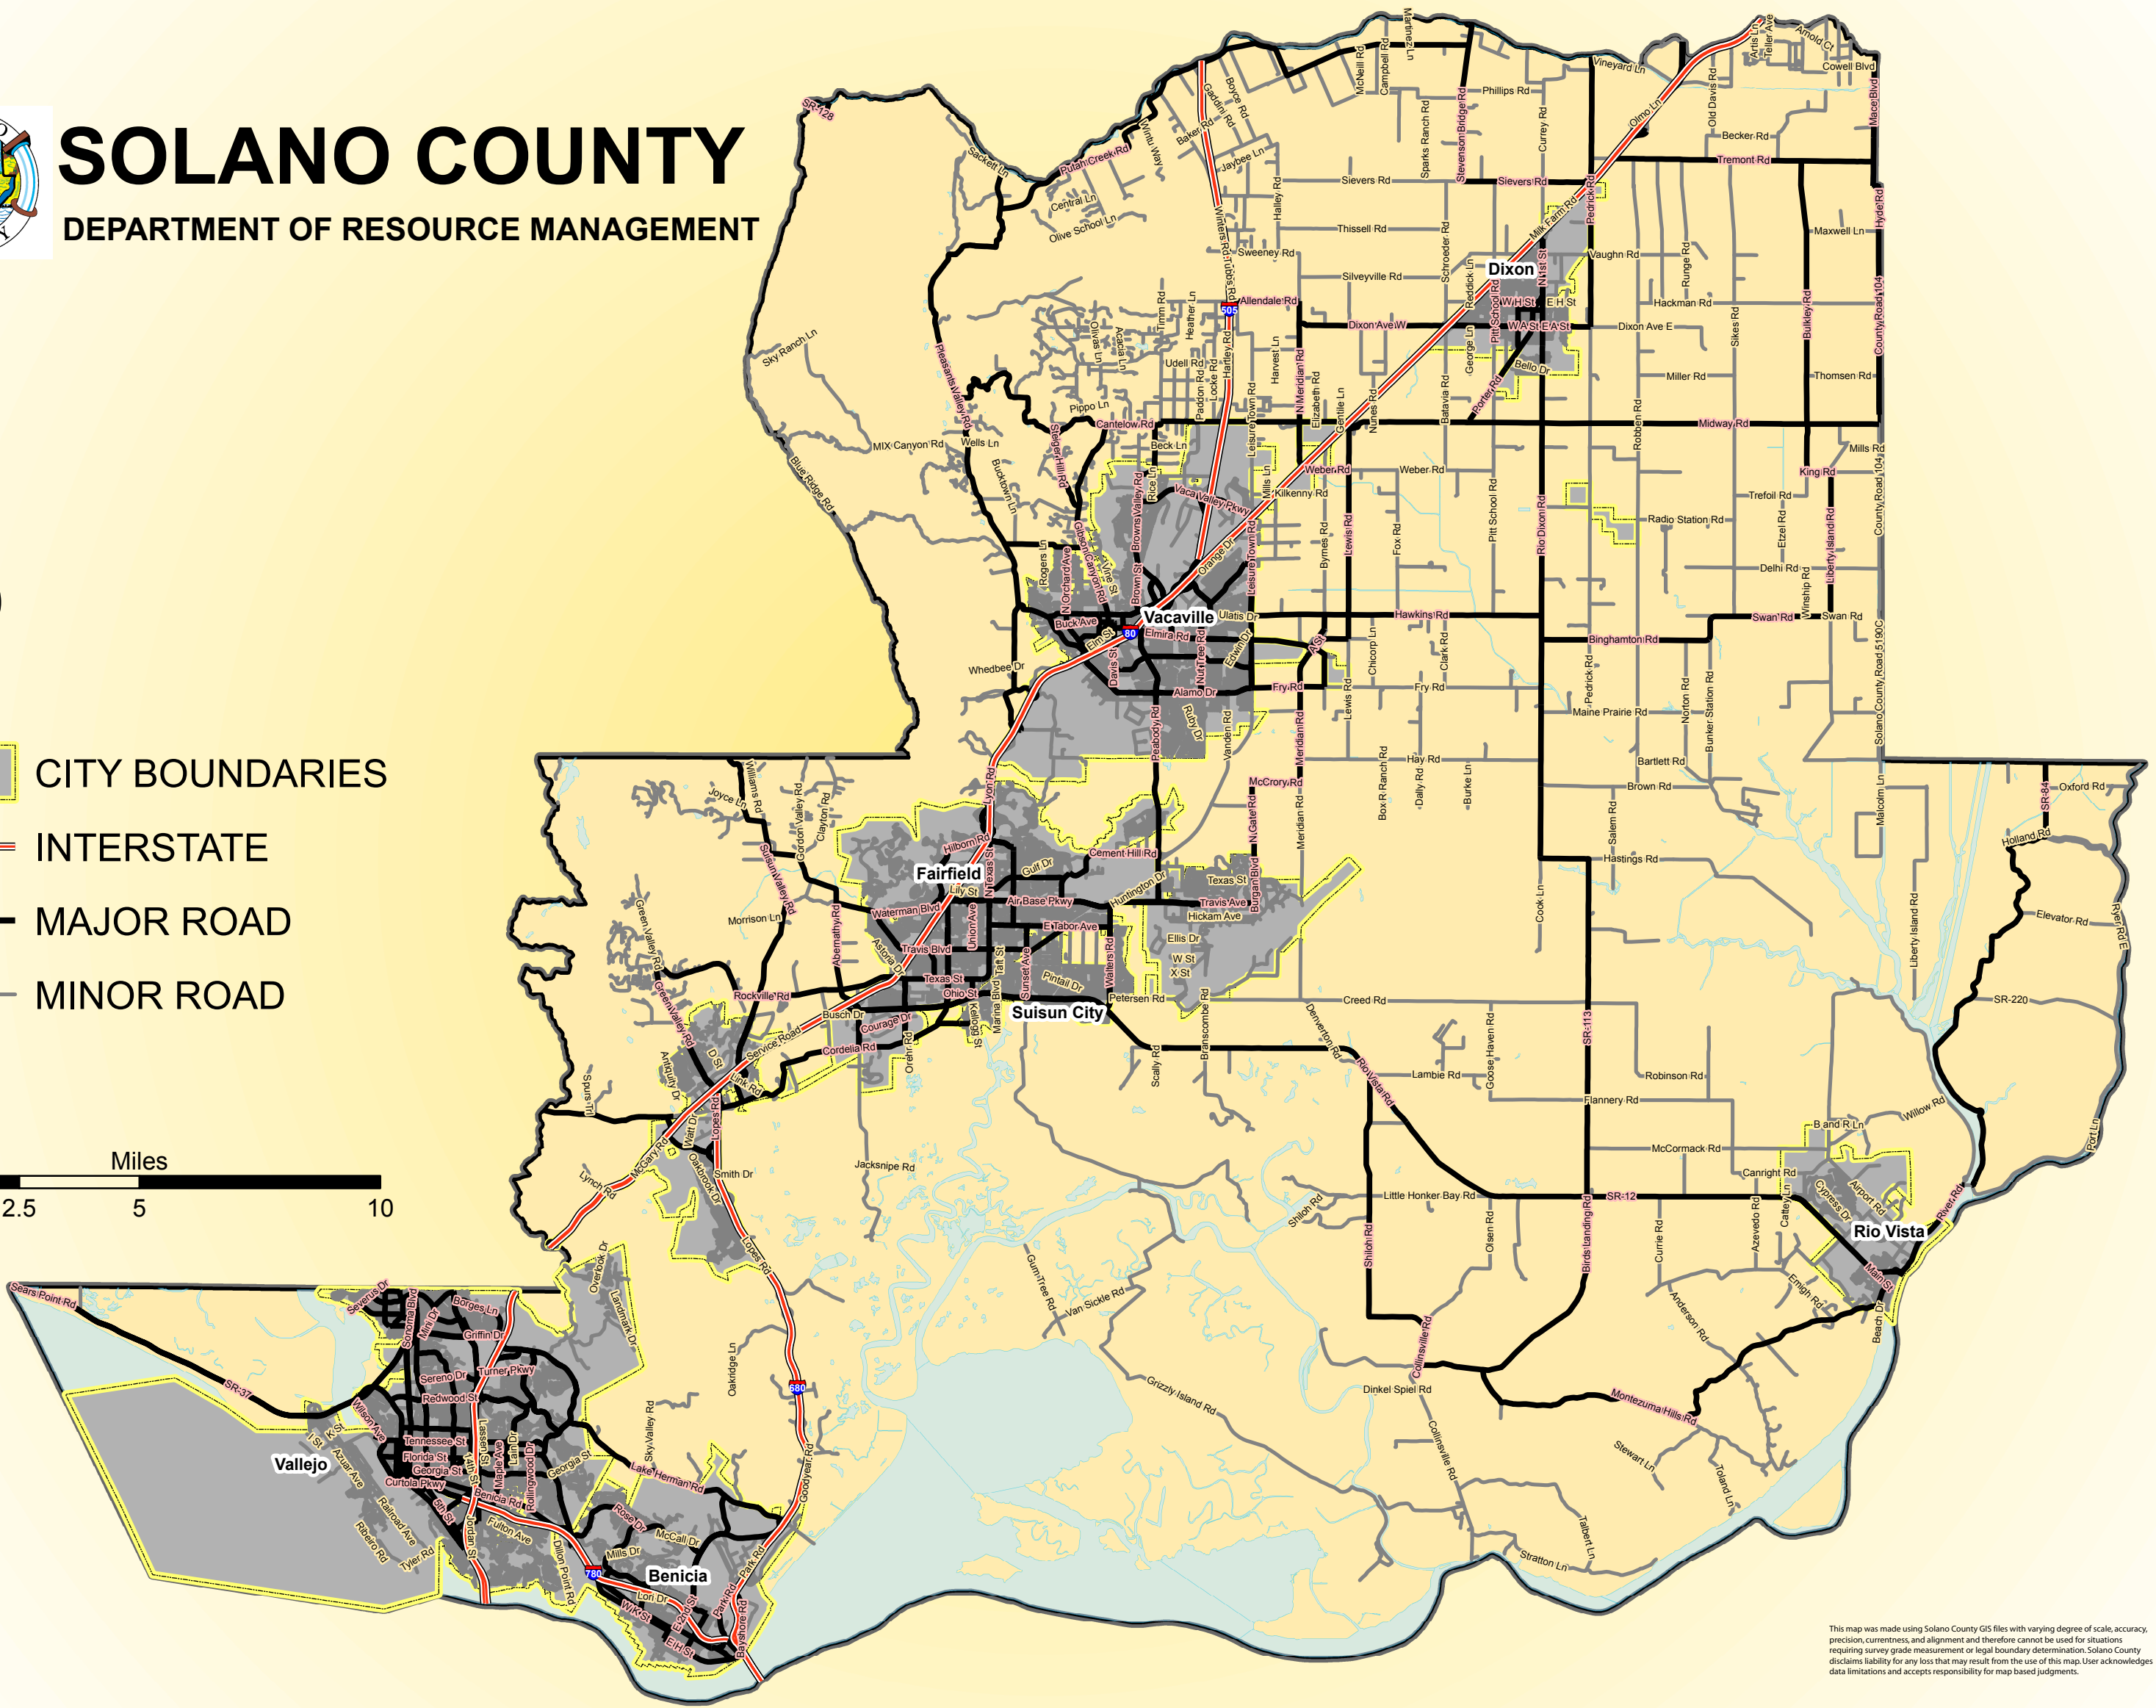

SOLANO COUNTY

DEPARTMENT OF RESOURCE MANAGEMENT

- CITY BOUNDARIES
- INTERSTATE
- MAJOR ROAD
- MINOR ROAD