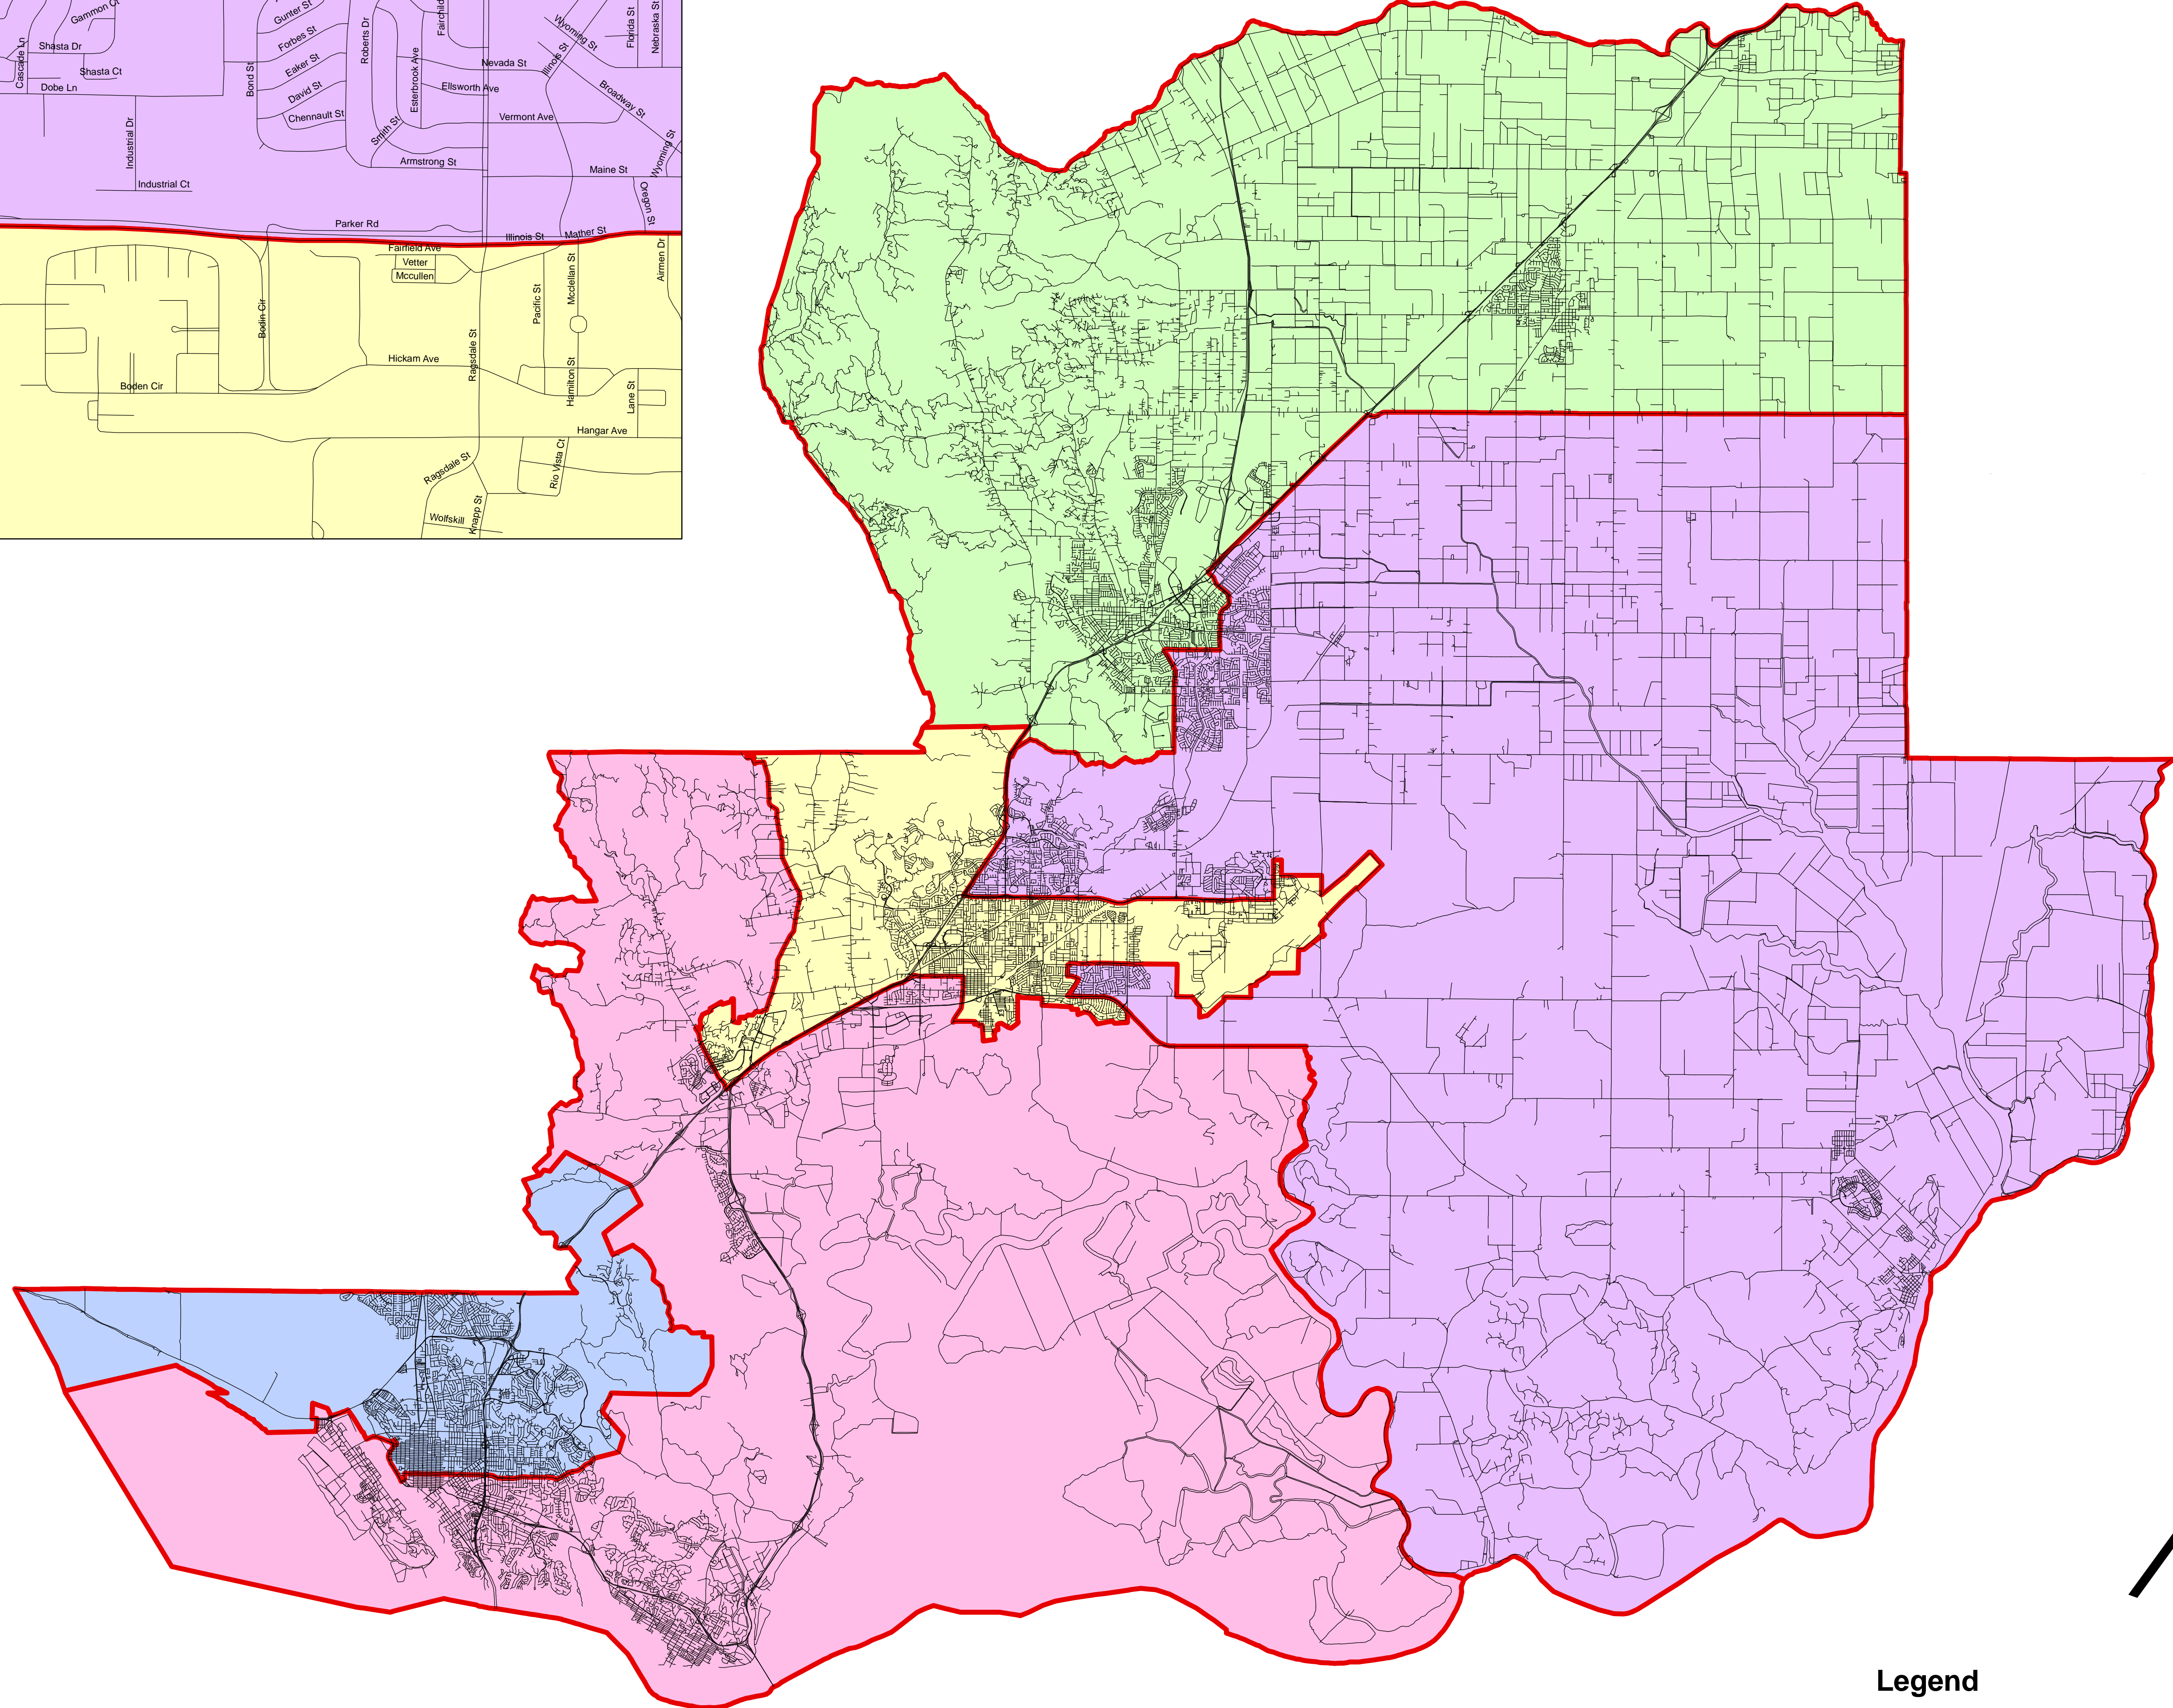

# Solano County Supervisory Re-Districting Project 2011 Alternative E

District Name	Population	Ideal Value	Deviation	% Deviation
1st Supervisorial District	83484	82669	815	0.99%
2nd Supervisorial District	83401	82669	732	0.89%
3rd Supervisorial District	81067	82669	-1602	-1.94%
4th Supervisorial District	82788	82669	119	0.14%
5th Supervisorial District	82604	82669	-65	-0.08%

Vacaville - Nut Tree/Davis St Inset

Travis AFB - Peabody Road Inset

Fairfield - Pennsylvania Ave Inset

**Legend**

- Streets
- Supervisorial Districts**
  - First Supervisorial District
  - Second Supervisorial District
  - Third Supervisorial District
  - Fourth Supervisorial District
  - Fifth Supervisorial District