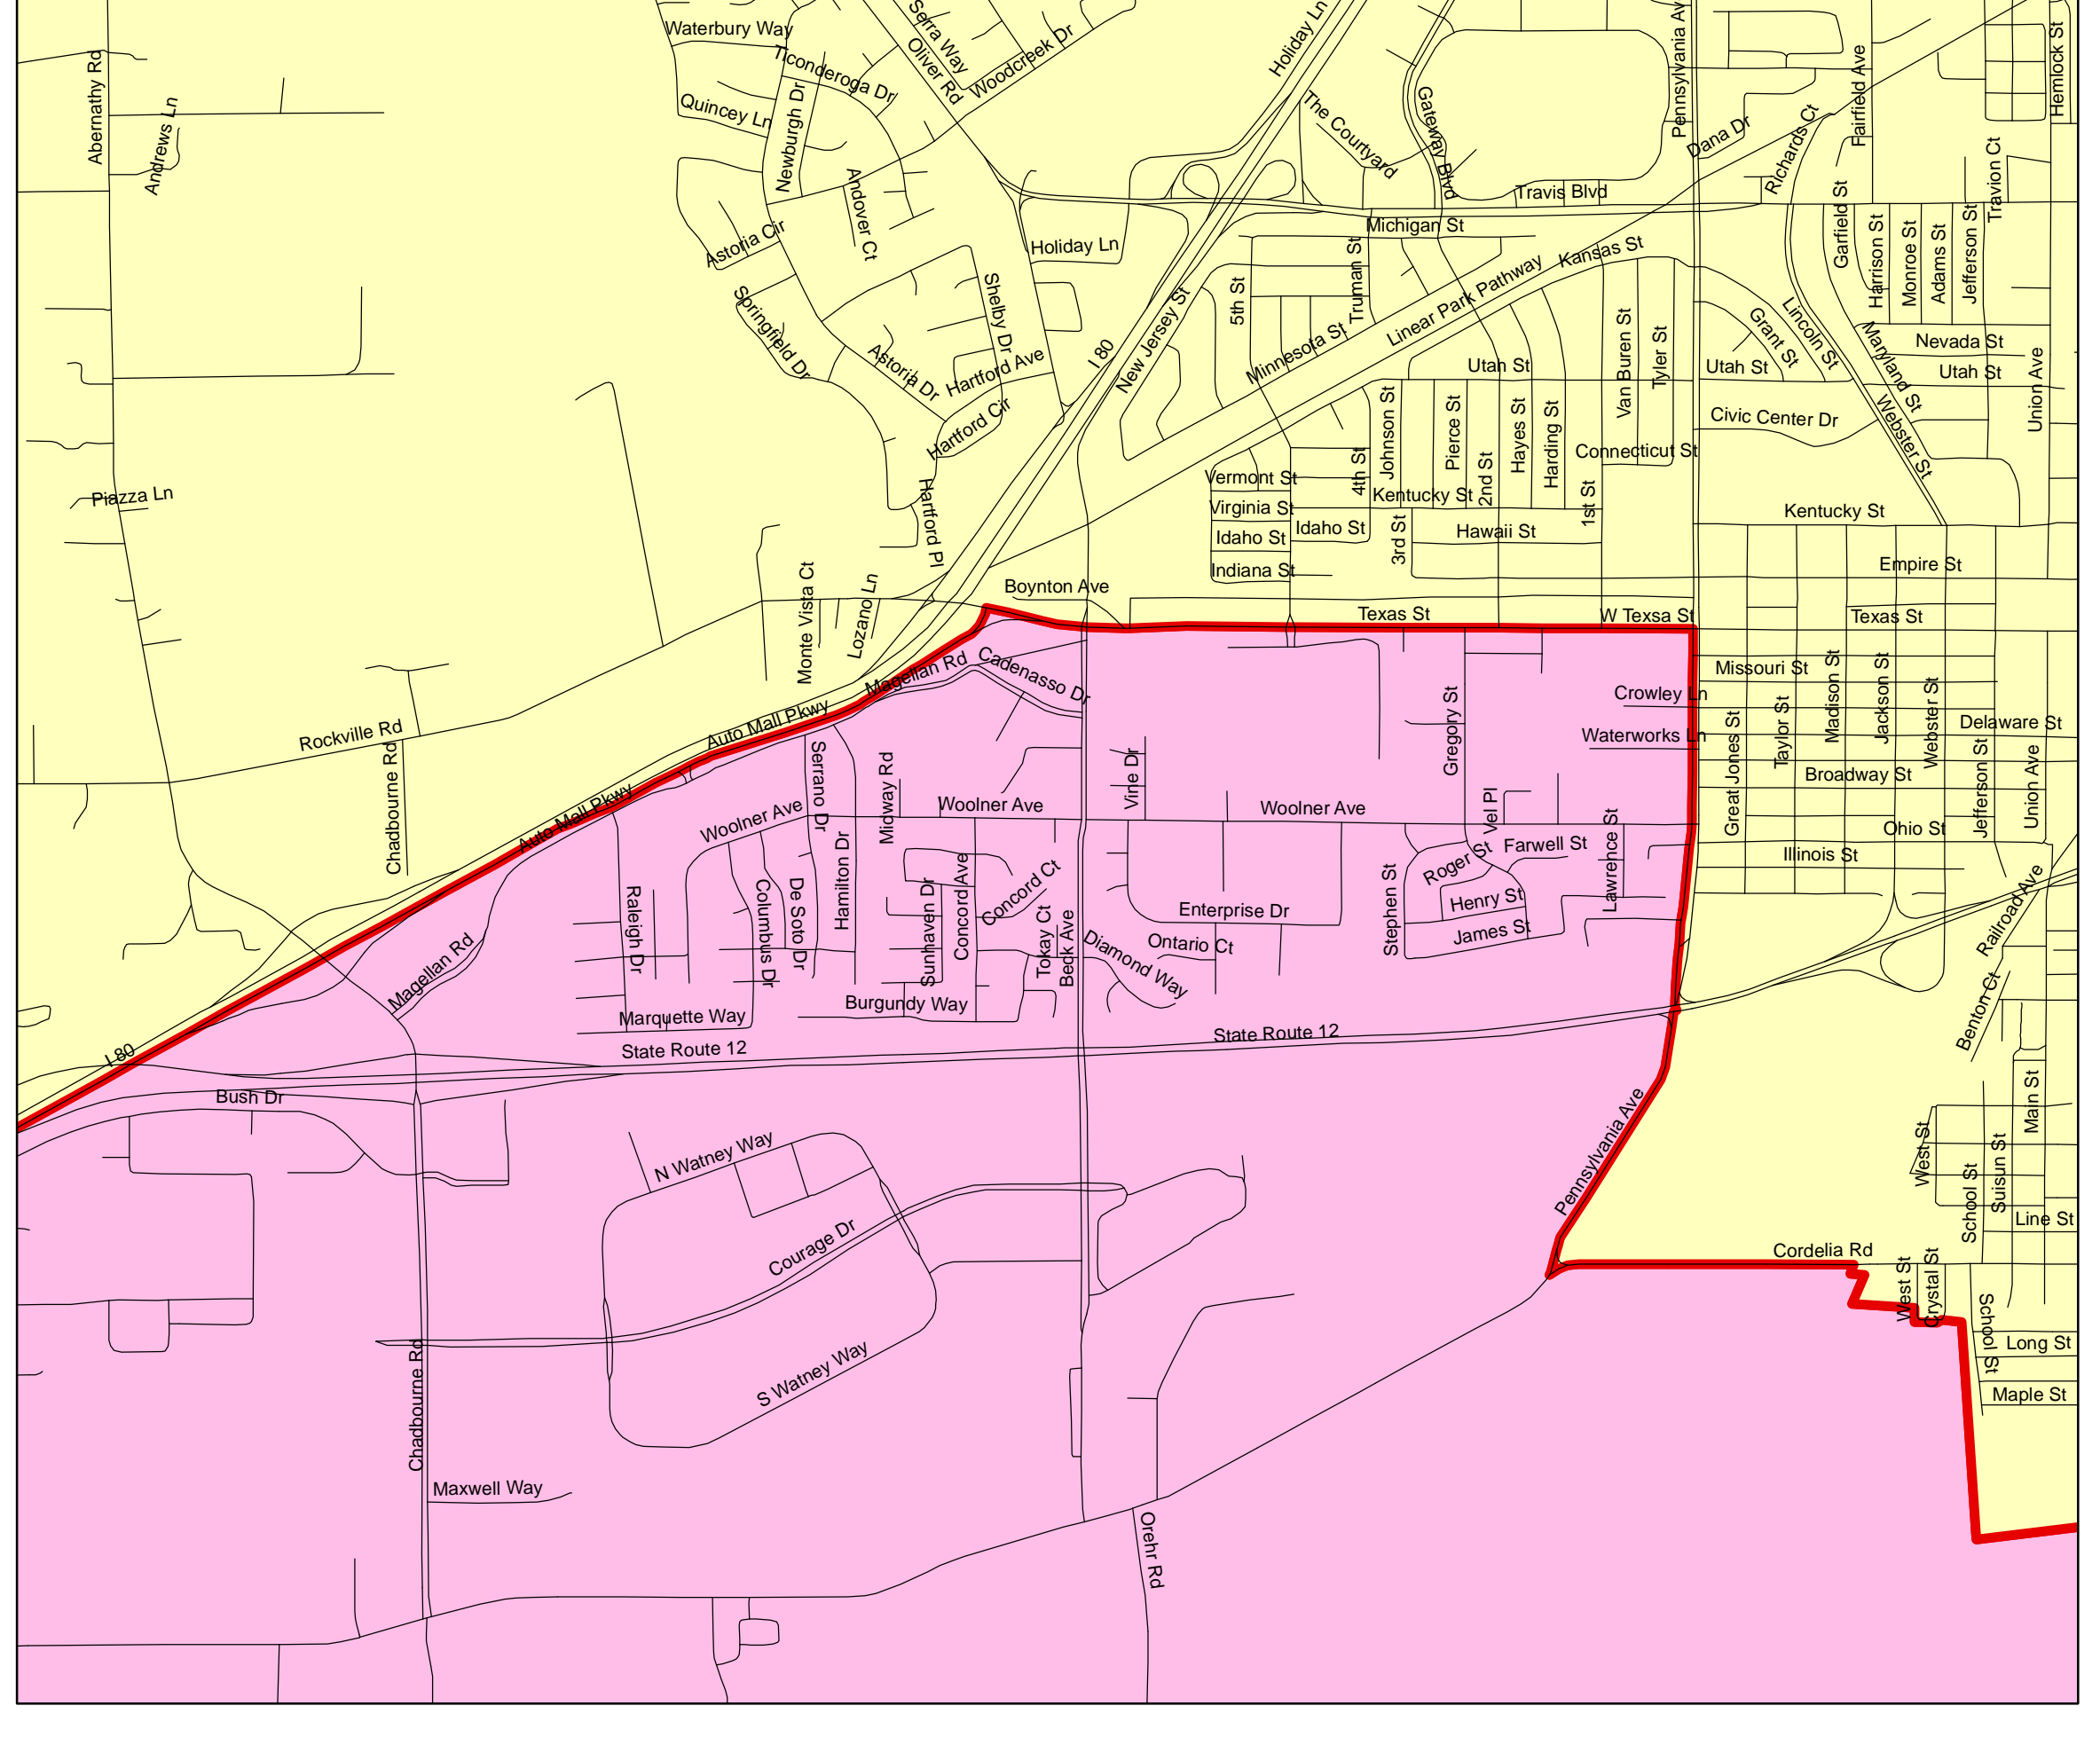

# Solano County Supervisory Re-Districting Project 2011 Alternative E

District Name	Population	Ideal Value	Deviation	% Deviation
1st Supervisorial District	83484	82669	815	0.99%
2nd Supervisorial District	83401	82669	732	0.89%
3rd Supervisorial District	81067	82669	-1602	-1.94%
4th Supervisorial District	82788	82669	119	0.14%
5th Supervisorial District	82604	82669	-65	-0.08%

Vacaville - Nut Tree/Davis St Inset

Travis AFB - Peabody Road Inset

Fairfield - Pennsylvania Ave Inset

**Legend**

- Streets
- Supervisorial Districts**
  - First Supervisorial District
  - Second Supervisorial District
  - Third Supervisorial District
  - Fourth Supervisorial District
  - Fifth Supervisorial District