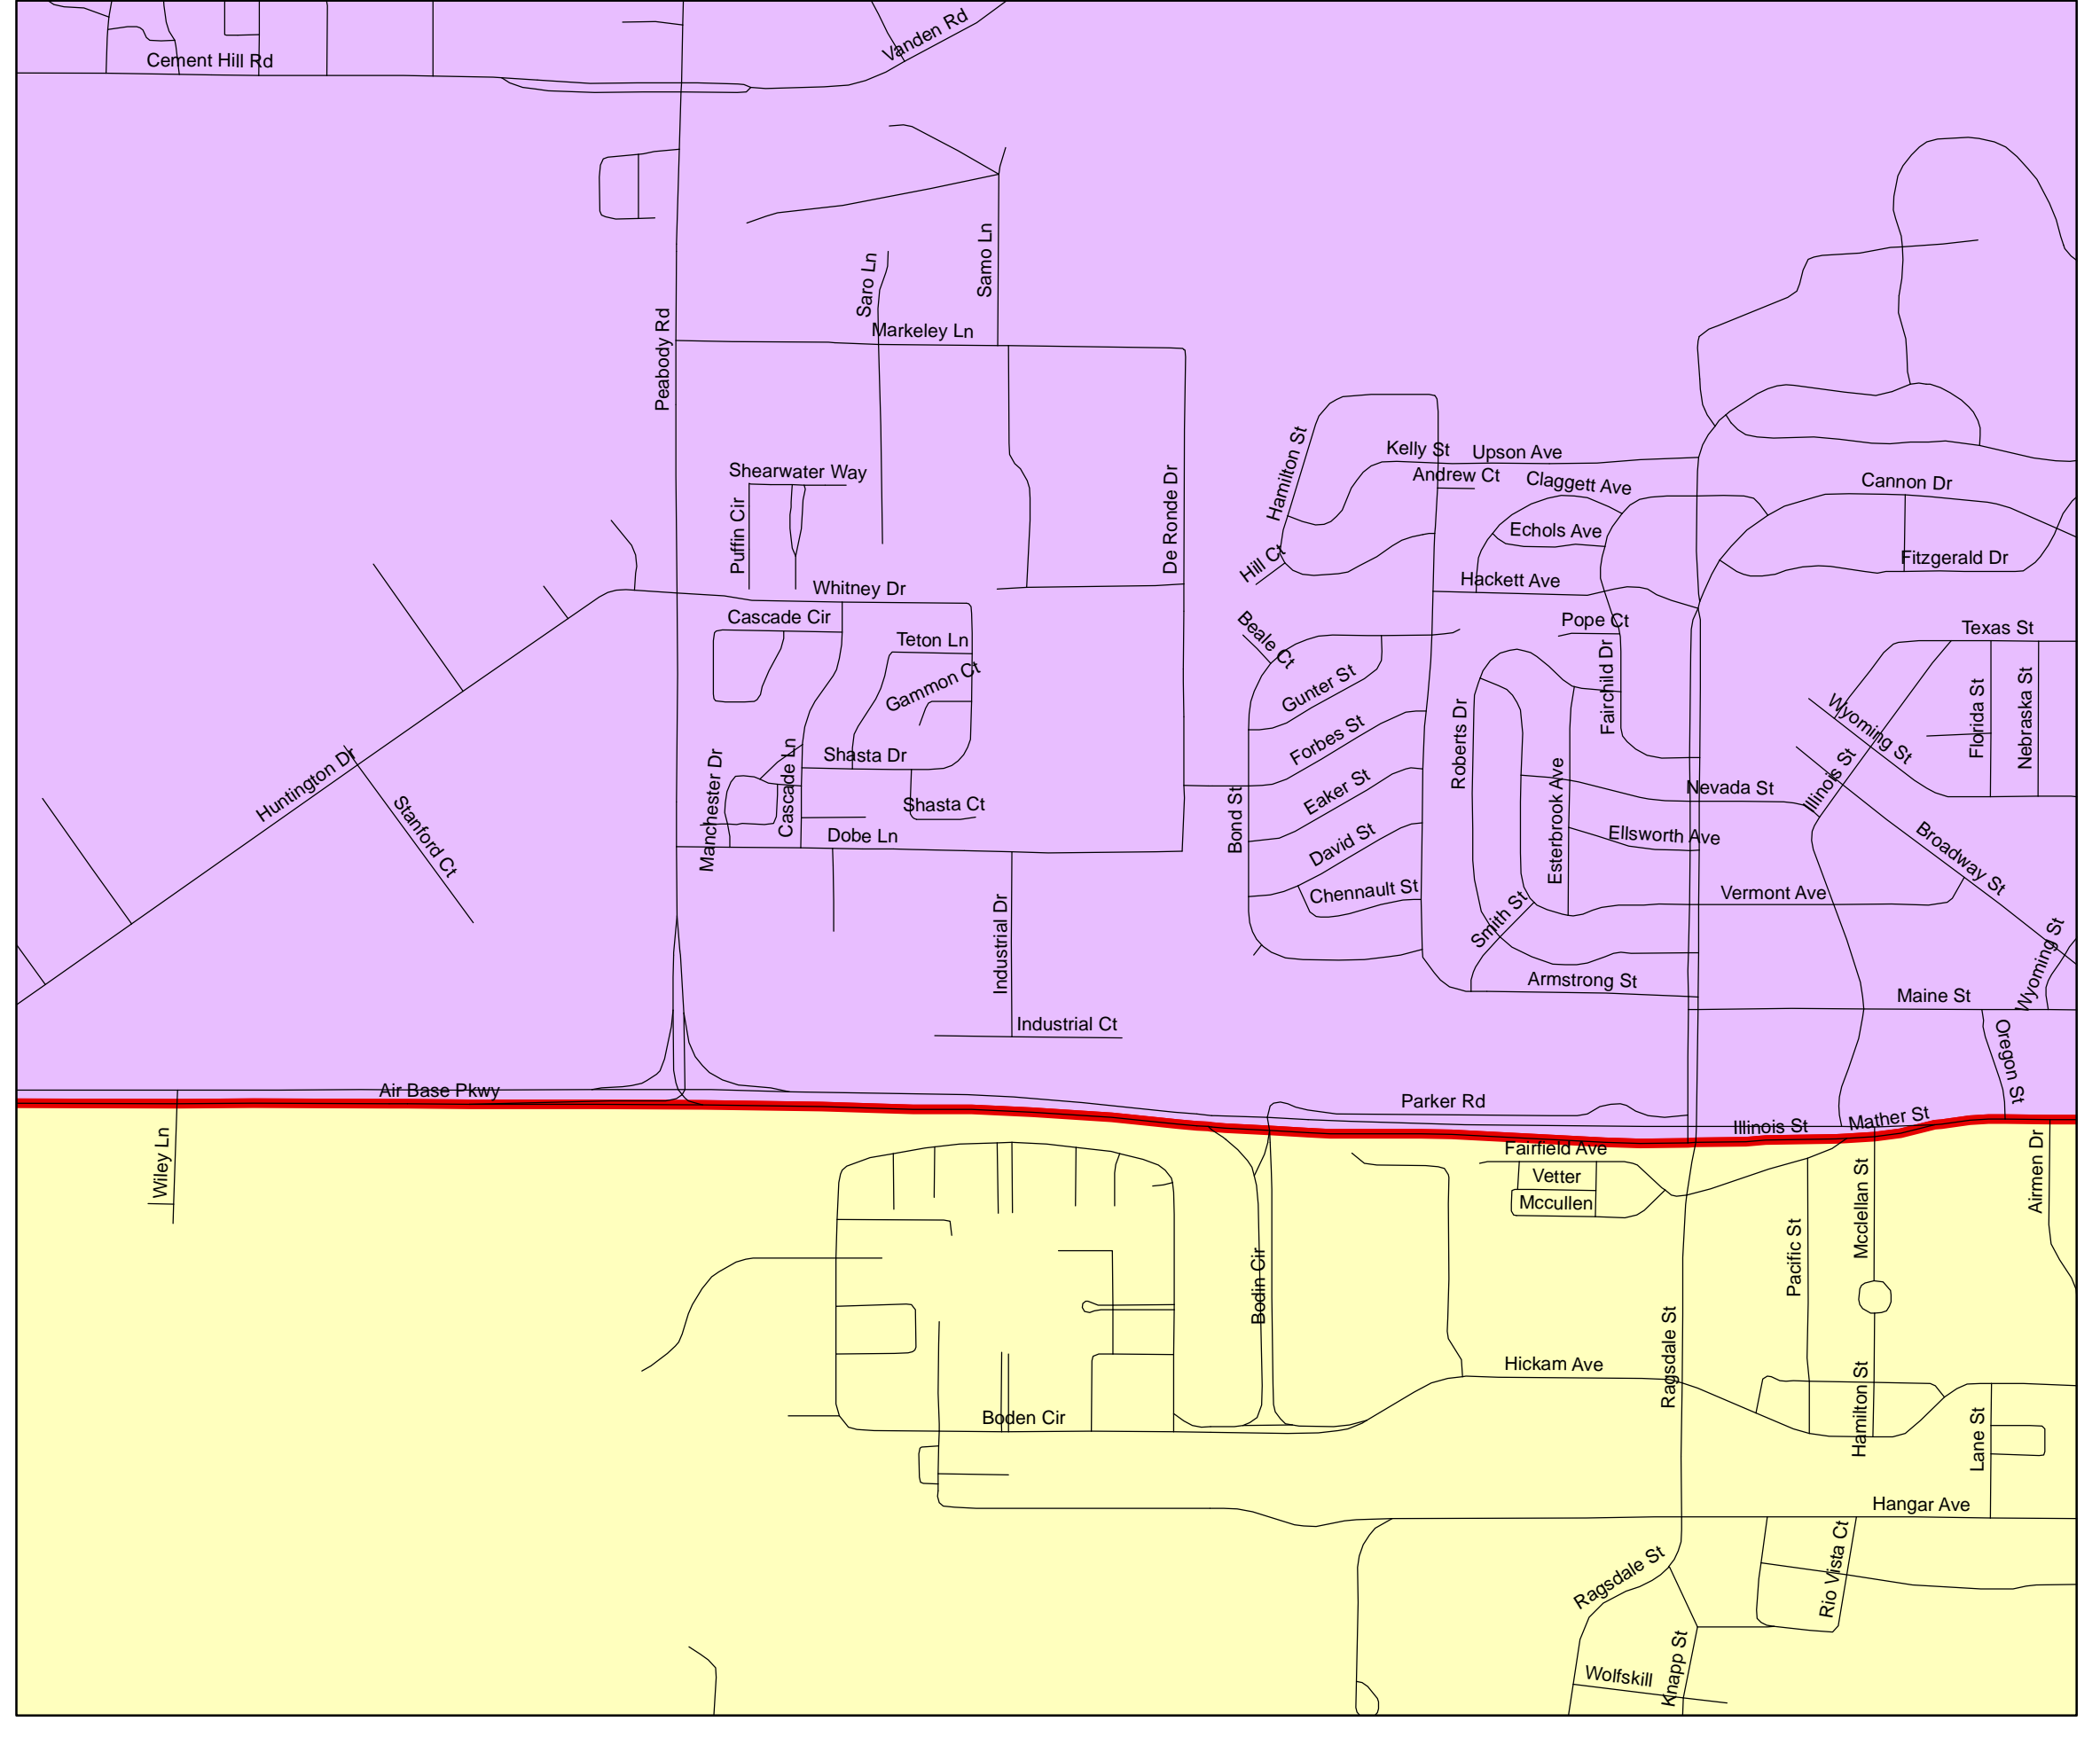

# Solano County Supervisory Re-Districting Project 2011 Alternative E

District Name	Population	Ideal Value	Deviation	% Deviation
1st Supervisorial District	83484	82669	815	0.99%
2nd Supervisorial District	83401	82669	732	0.89%
3rd Supervisorial District	81067	82669	-1602	-1.94%
4th Supervisorial District	82788	82669	119	0.14%
5th Supervisorial District	82604	82669	-65	-0.08%

Vacaville - Nut Tree/Davis St Inset

Travis AFB - Peabody Road Inset

Fairfield - Pennsylvania Ave Inset

**Legend**

- Streets
- Supervisorial Districts**
  - First Supervisorial District
  - Second Supervisorial District
  - Third Supervisorial District
  - Fourth Supervisorial District
  - Fifth Supervisorial District