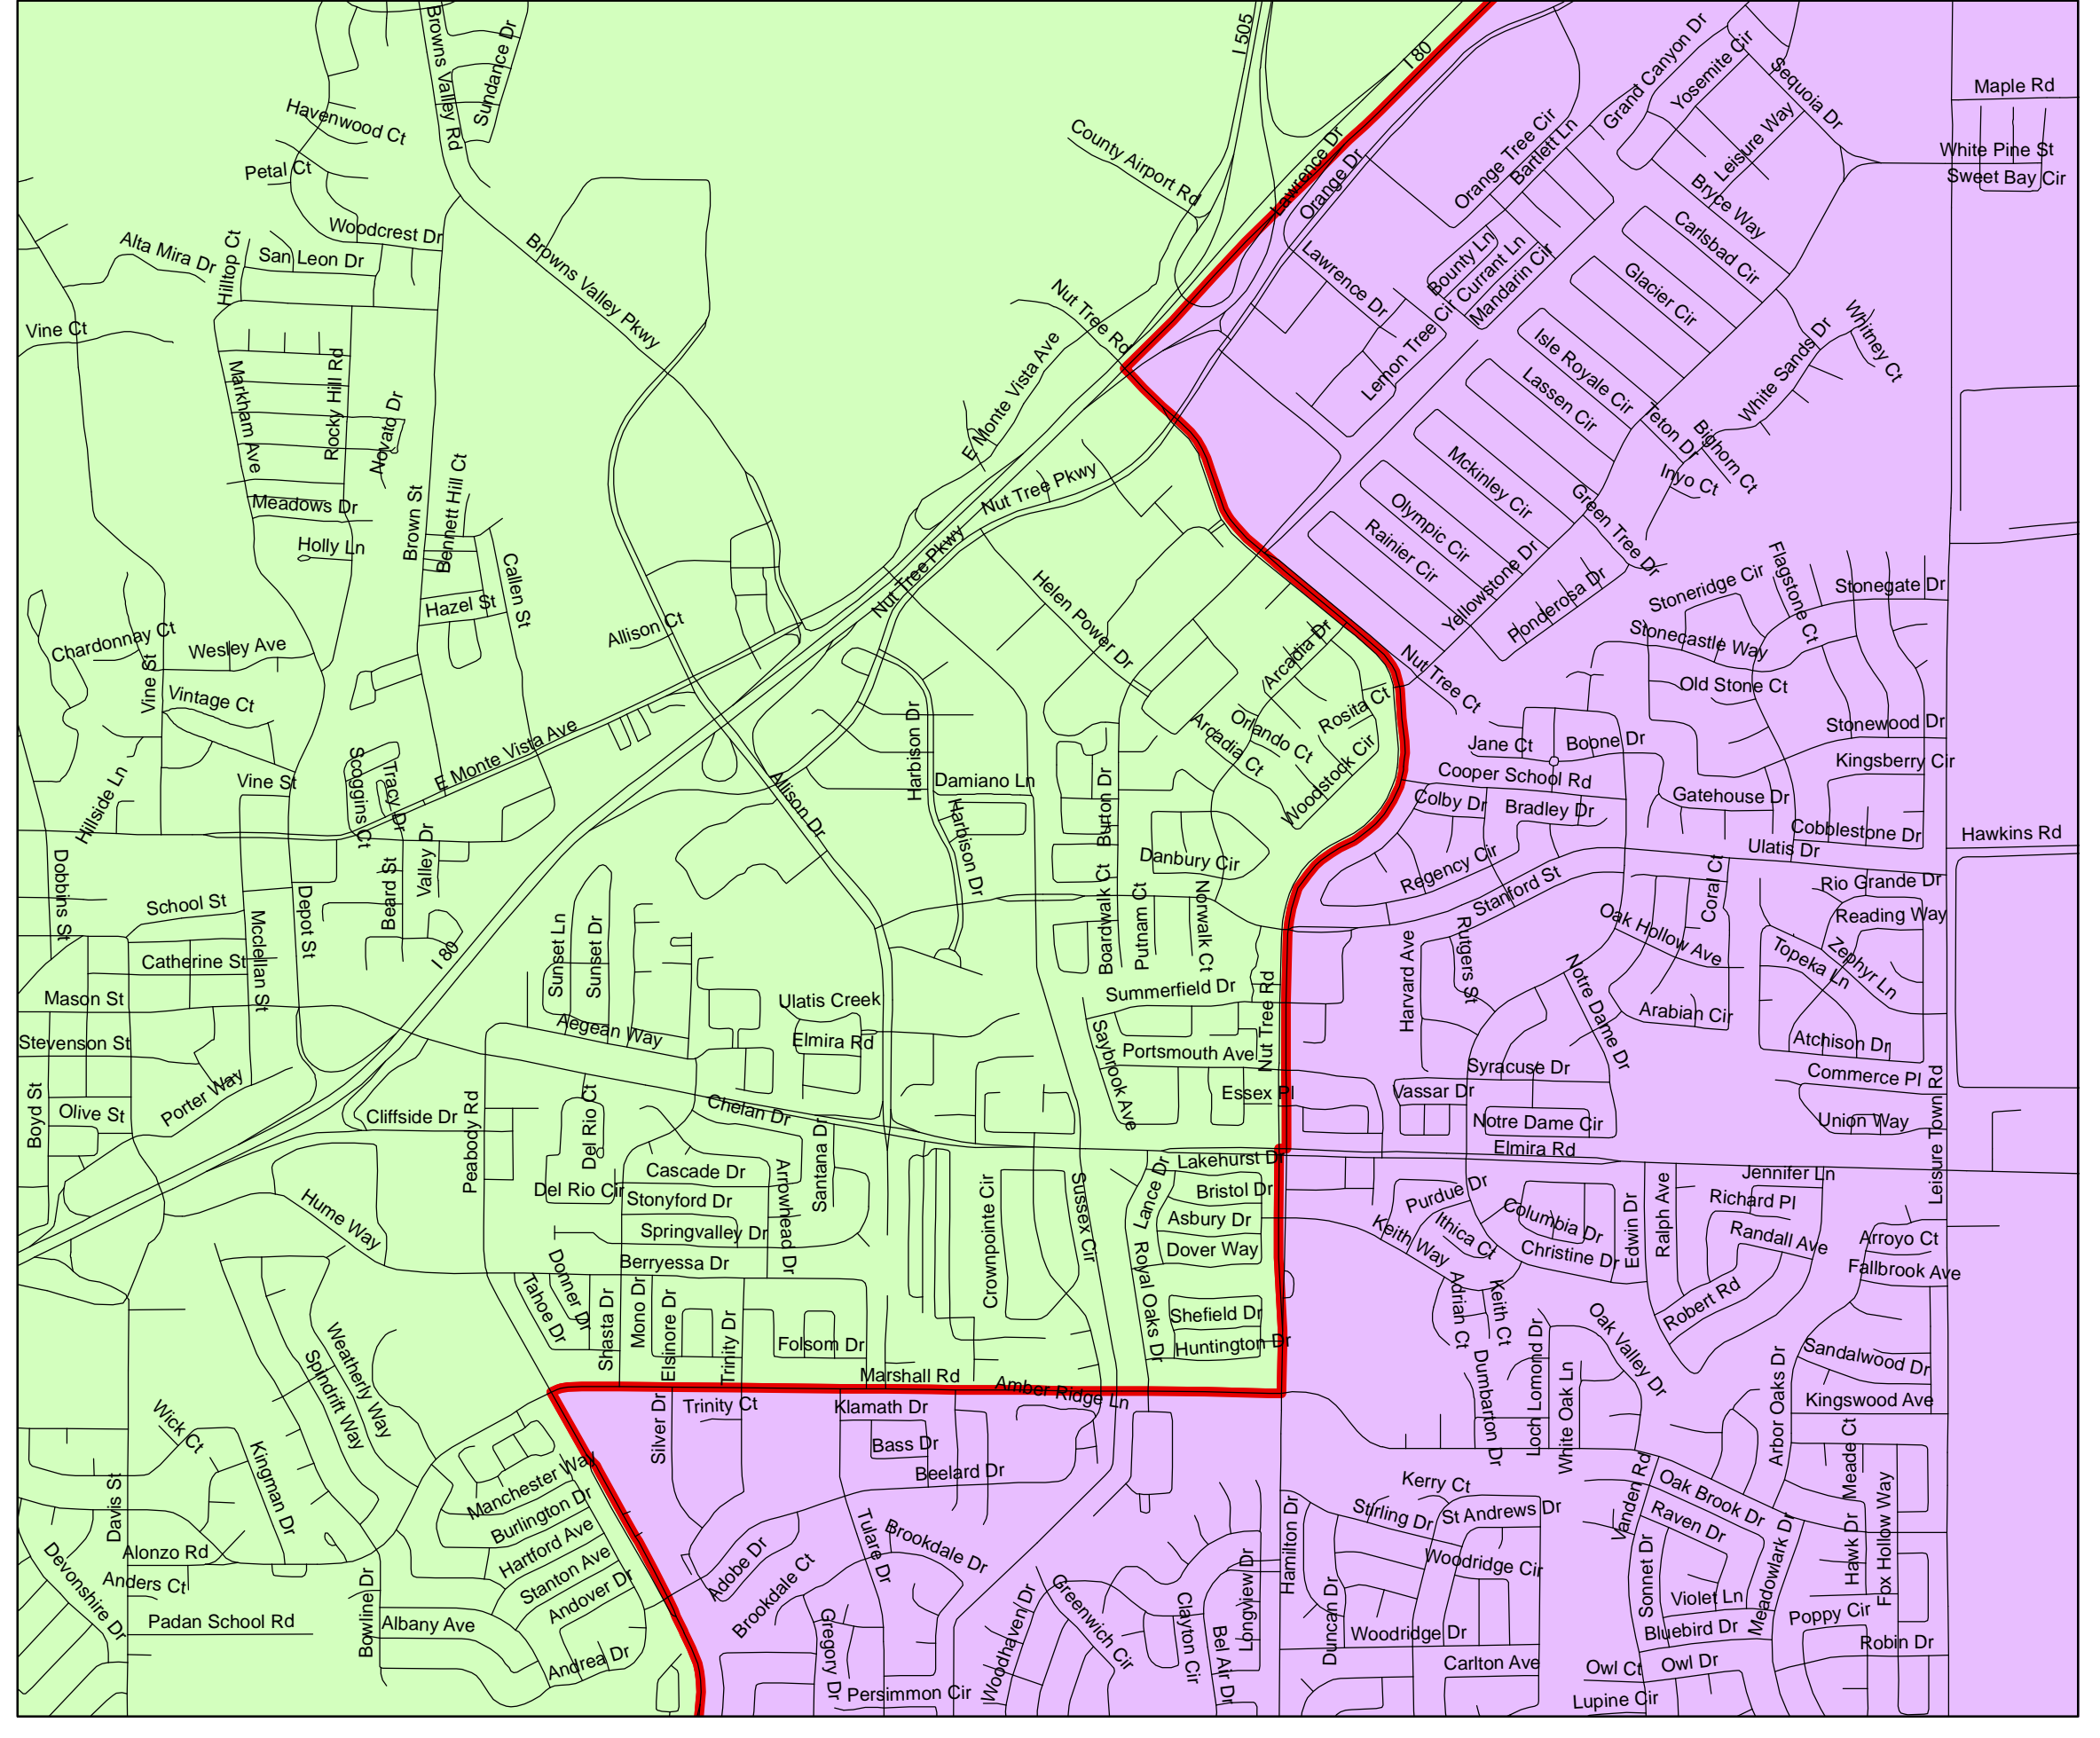

# Solano County Supervisory Re-Districting Project 2011 Alternative E

District Name	Population	Ideal Value	Deviation	% Deviation
1st Supervisorial District	83484	82669	815	0.99%
2nd Supervisorial District	83401	82669	732	0.89%
3rd Supervisorial District	81067	82669	-1602	-1.94%
4th Supervisorial District	82788	82669	119	0.14%
5th Supervisorial District	82604	82669	-65	-0.08%

Vacaville - Nut Tree/Davis St Inset

Travis AFB - Peabody Road Inset

Fairfield - Pennsylvania Ave Inset

**Legend**

- Streets
- Supervisorial Districts**
  - First Supervisorial District
  - Second Supervisorial District
  - Third Supervisorial District
  - Fourth Supervisorial District
  - Fifth Supervisorial District