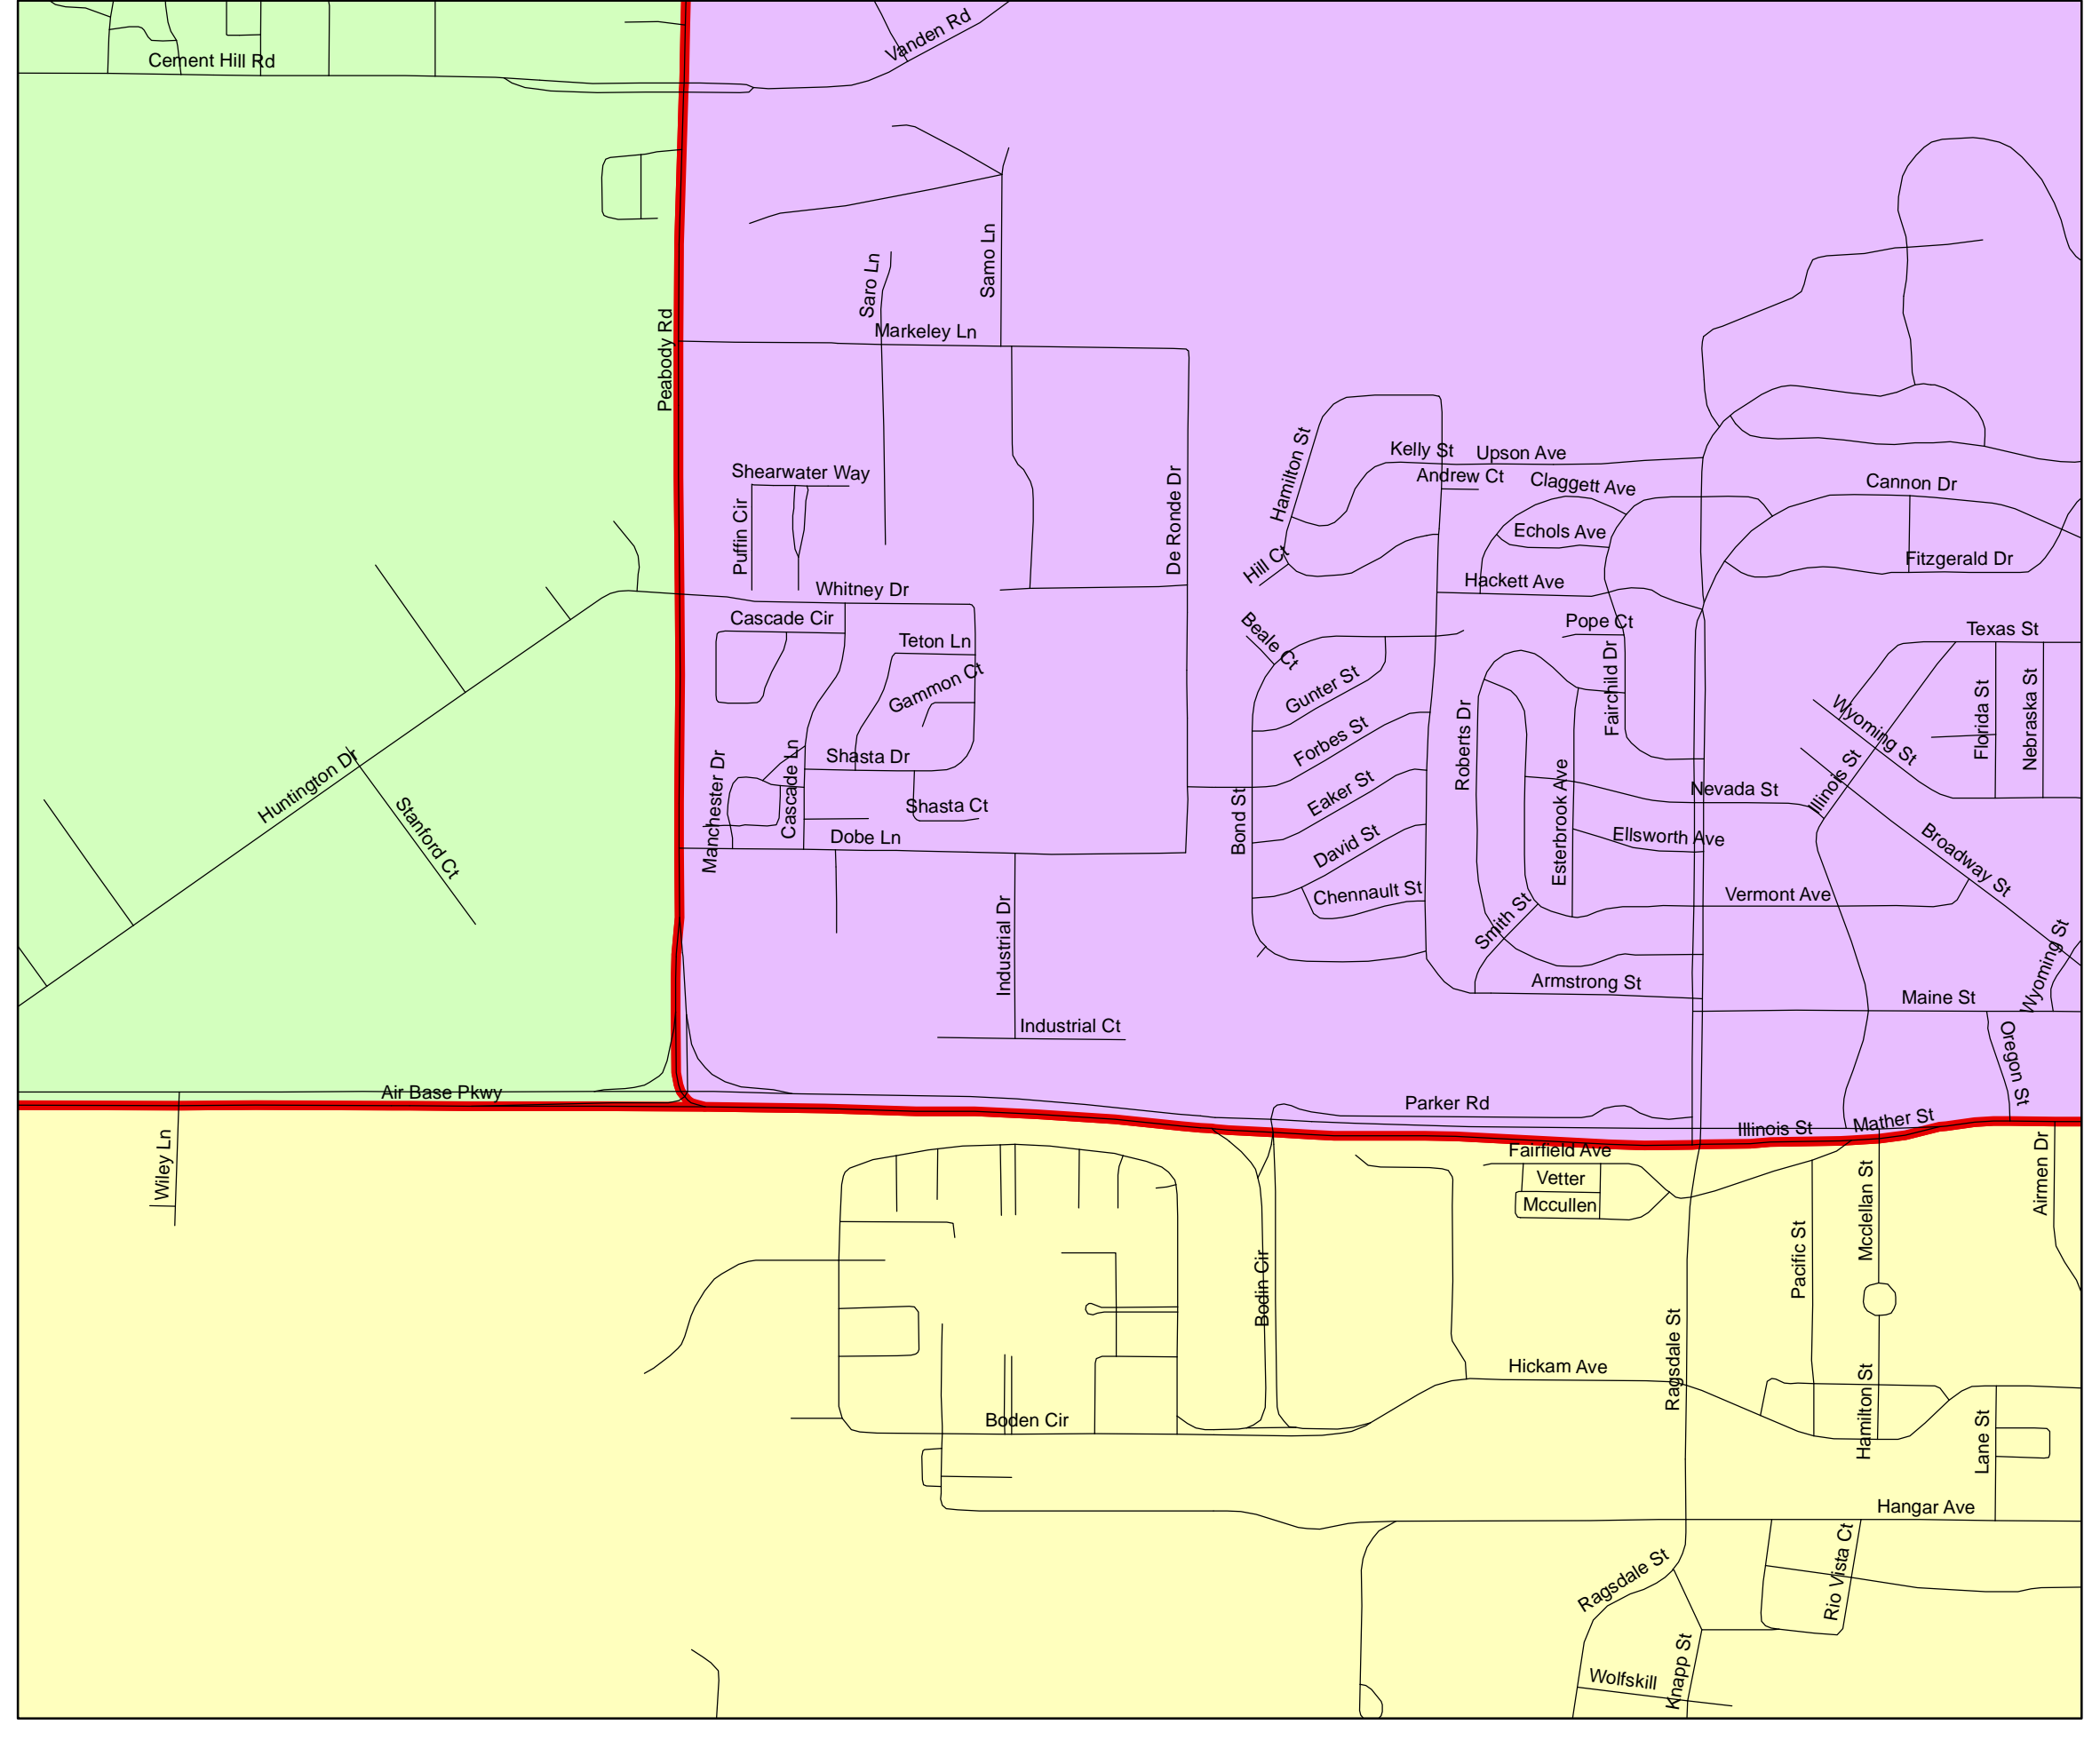

# Solano County Supervisory Re-Districting Project 2011 Alternative D

District Name	Population	Ideal Value	Deviation	% Deviation
1st Supervisorial District	83484	82669	815	0.99%
2nd Supervisorial District	82899	82669	230	0.28%
3rd Supervisorial District	82905	82669	236	0.29%
4th Supervisorial District	81992	82669	-677	-0.82%
5th Supervisorial District	82064	82669	-605	-0.73%

Vacaville - Davis Street Inset

Travis AFB - Peabody Road Inset

Vallejo - Tennessee/Georgia St Inset

Fairfield - Pennsylvania Ave Inset

- Legend**
- Streets
  - Supervisorial Districts**
  - First Supervisorial District
  - Second Supervisorial District
  - Third Supervisorial District
  - Fourth Supervisorial District
  - Fifth Supervisorial District