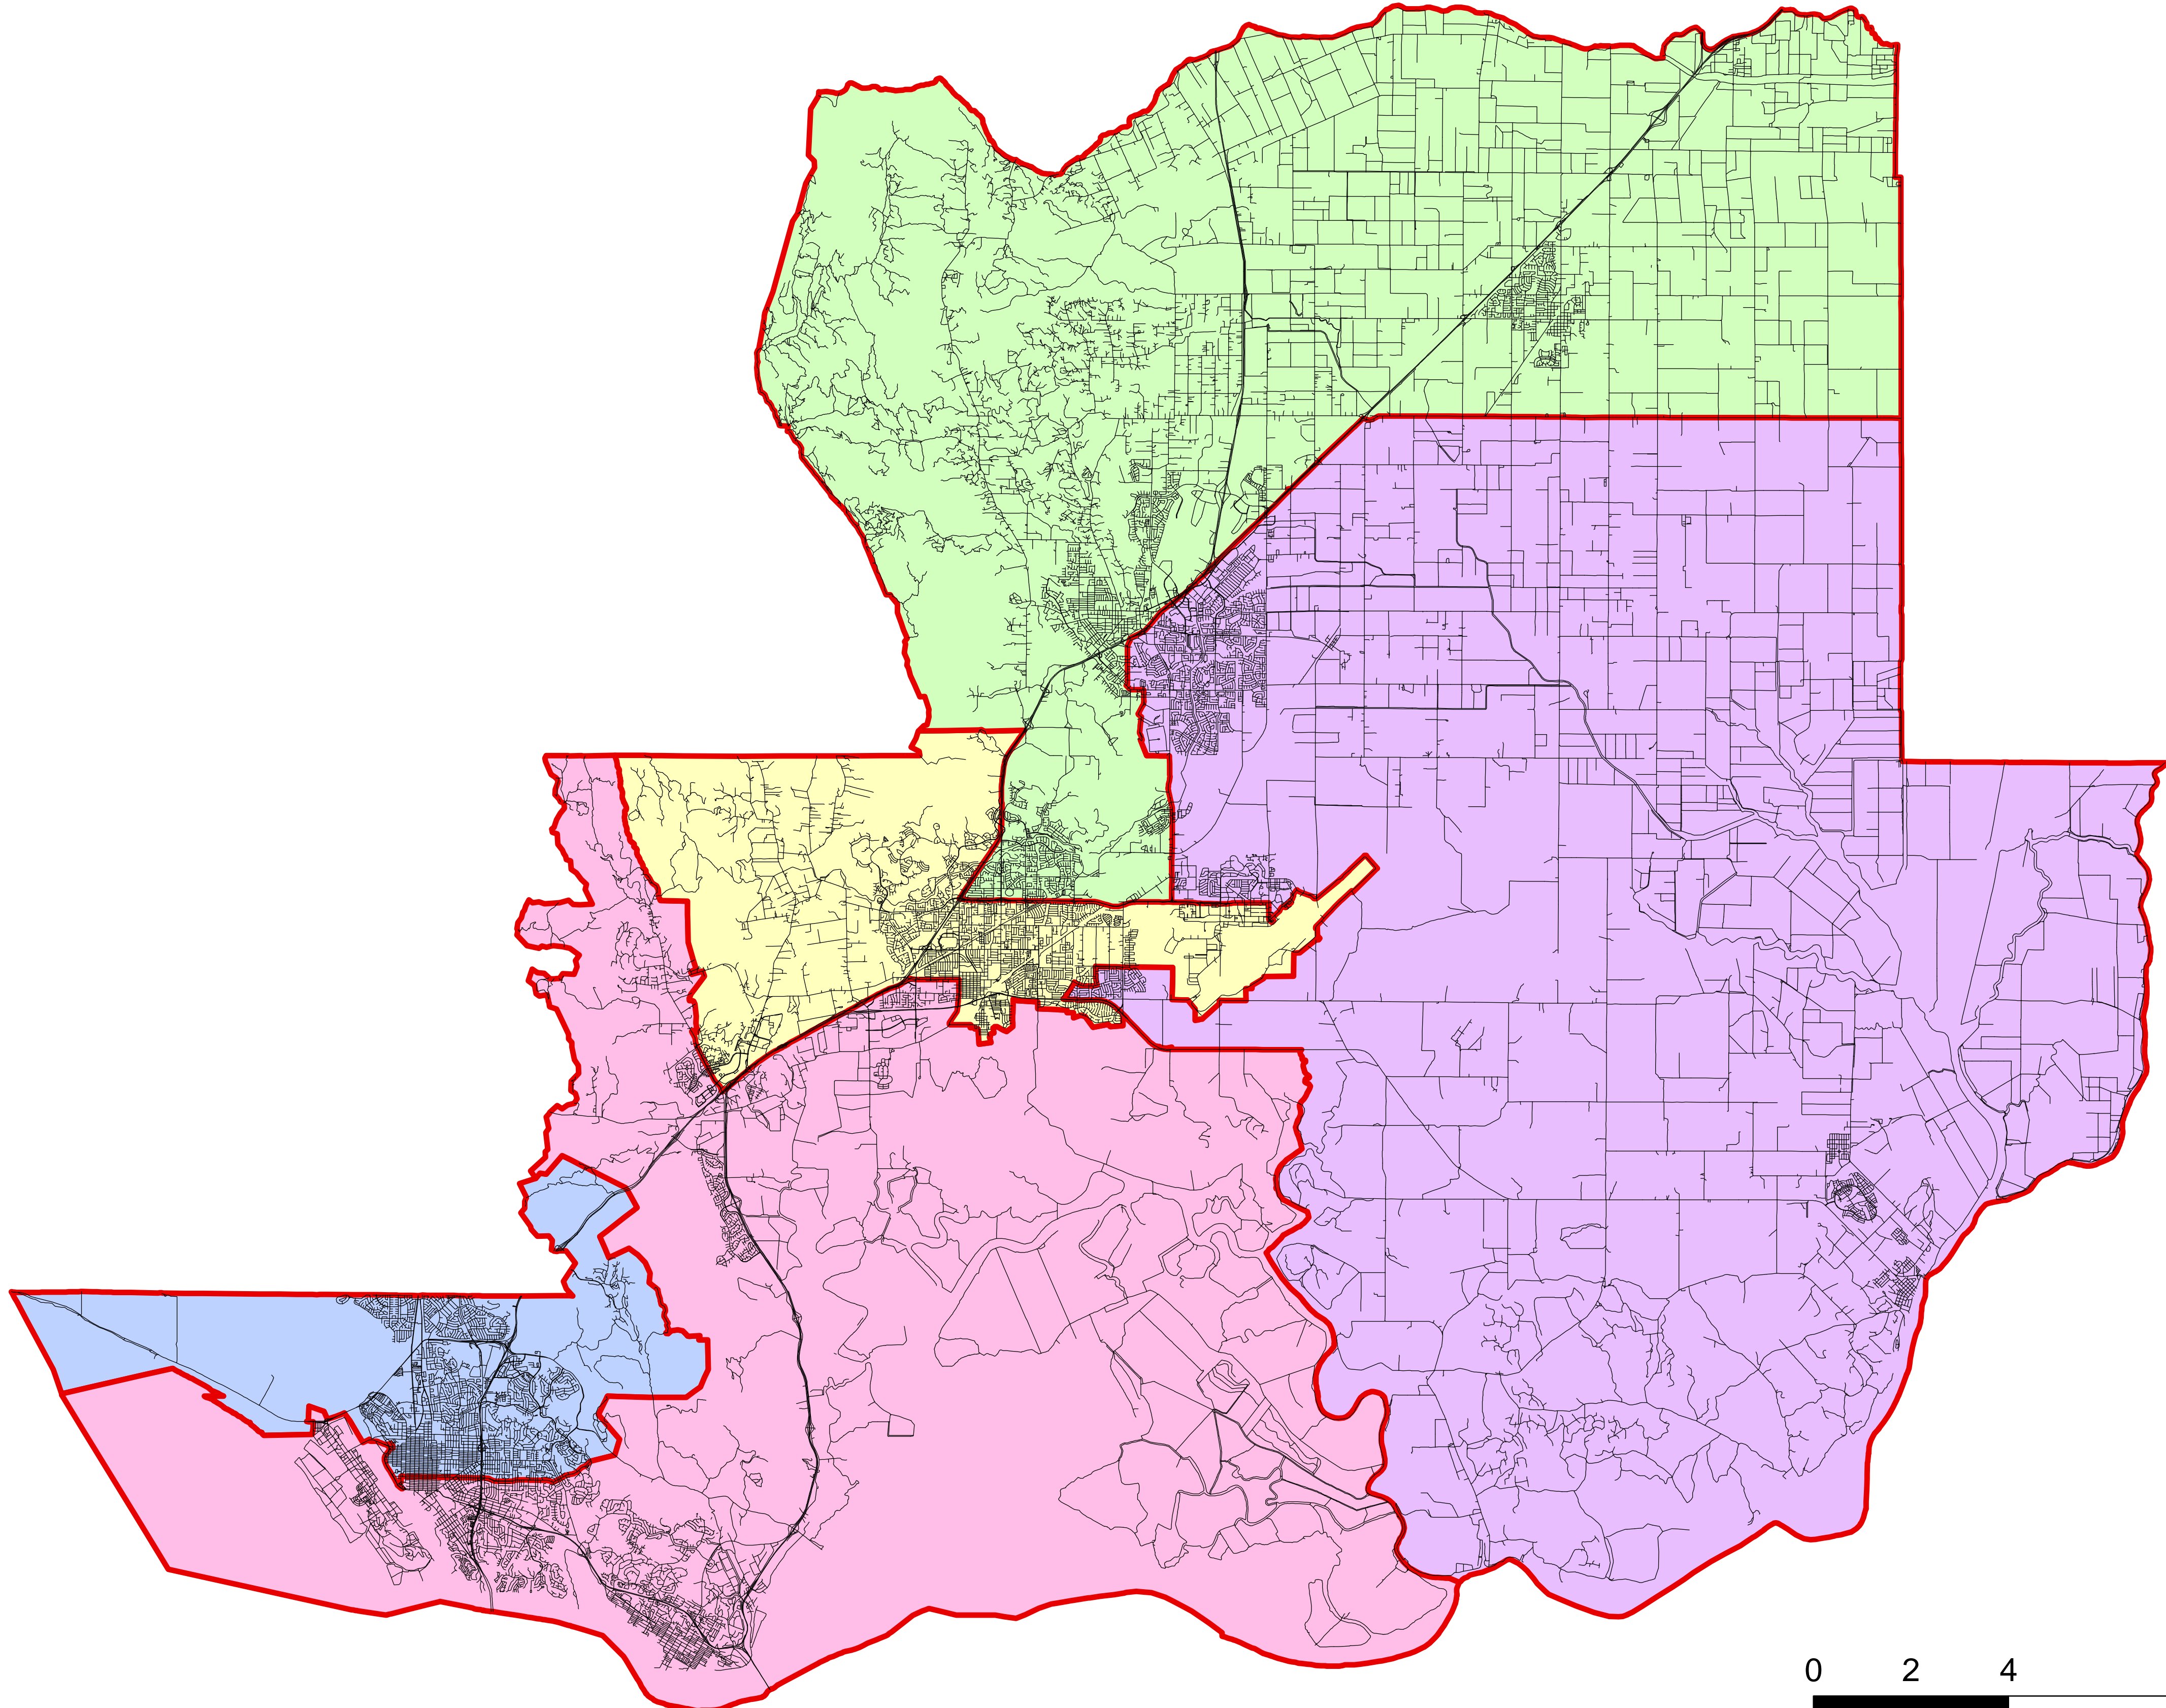

# Solano County Supervisory Re-Districting Project 2011 Alternative D

District Name	Population	Ideal Value	Deviation	% Deviation
1st Supervisorial District	83484	82669	815	0.99%
2nd Supervisorial District	82899	82669	230	0.28%
3rd Supervisorial District	82905	82669	236	0.29%
4th Supervisorial District	81992	82669	-677	-0.82%
5th Supervisorial District	82064	82669	-605	-0.73%

Vacaville - Davis Street Inset

Travis AFB - Peabody Road Inset

Vallejo - Tennessee/Georgia St Inset

Fairfield - Pennsylvania Ave Inset

- Legend**
- Streets
  - Supervisorial Districts**
  - First Supervisorial District
  - Second Supervisorial District
  - Third Supervisorial District
  - Fourth Supervisorial District
  - Fifth Supervisorial District