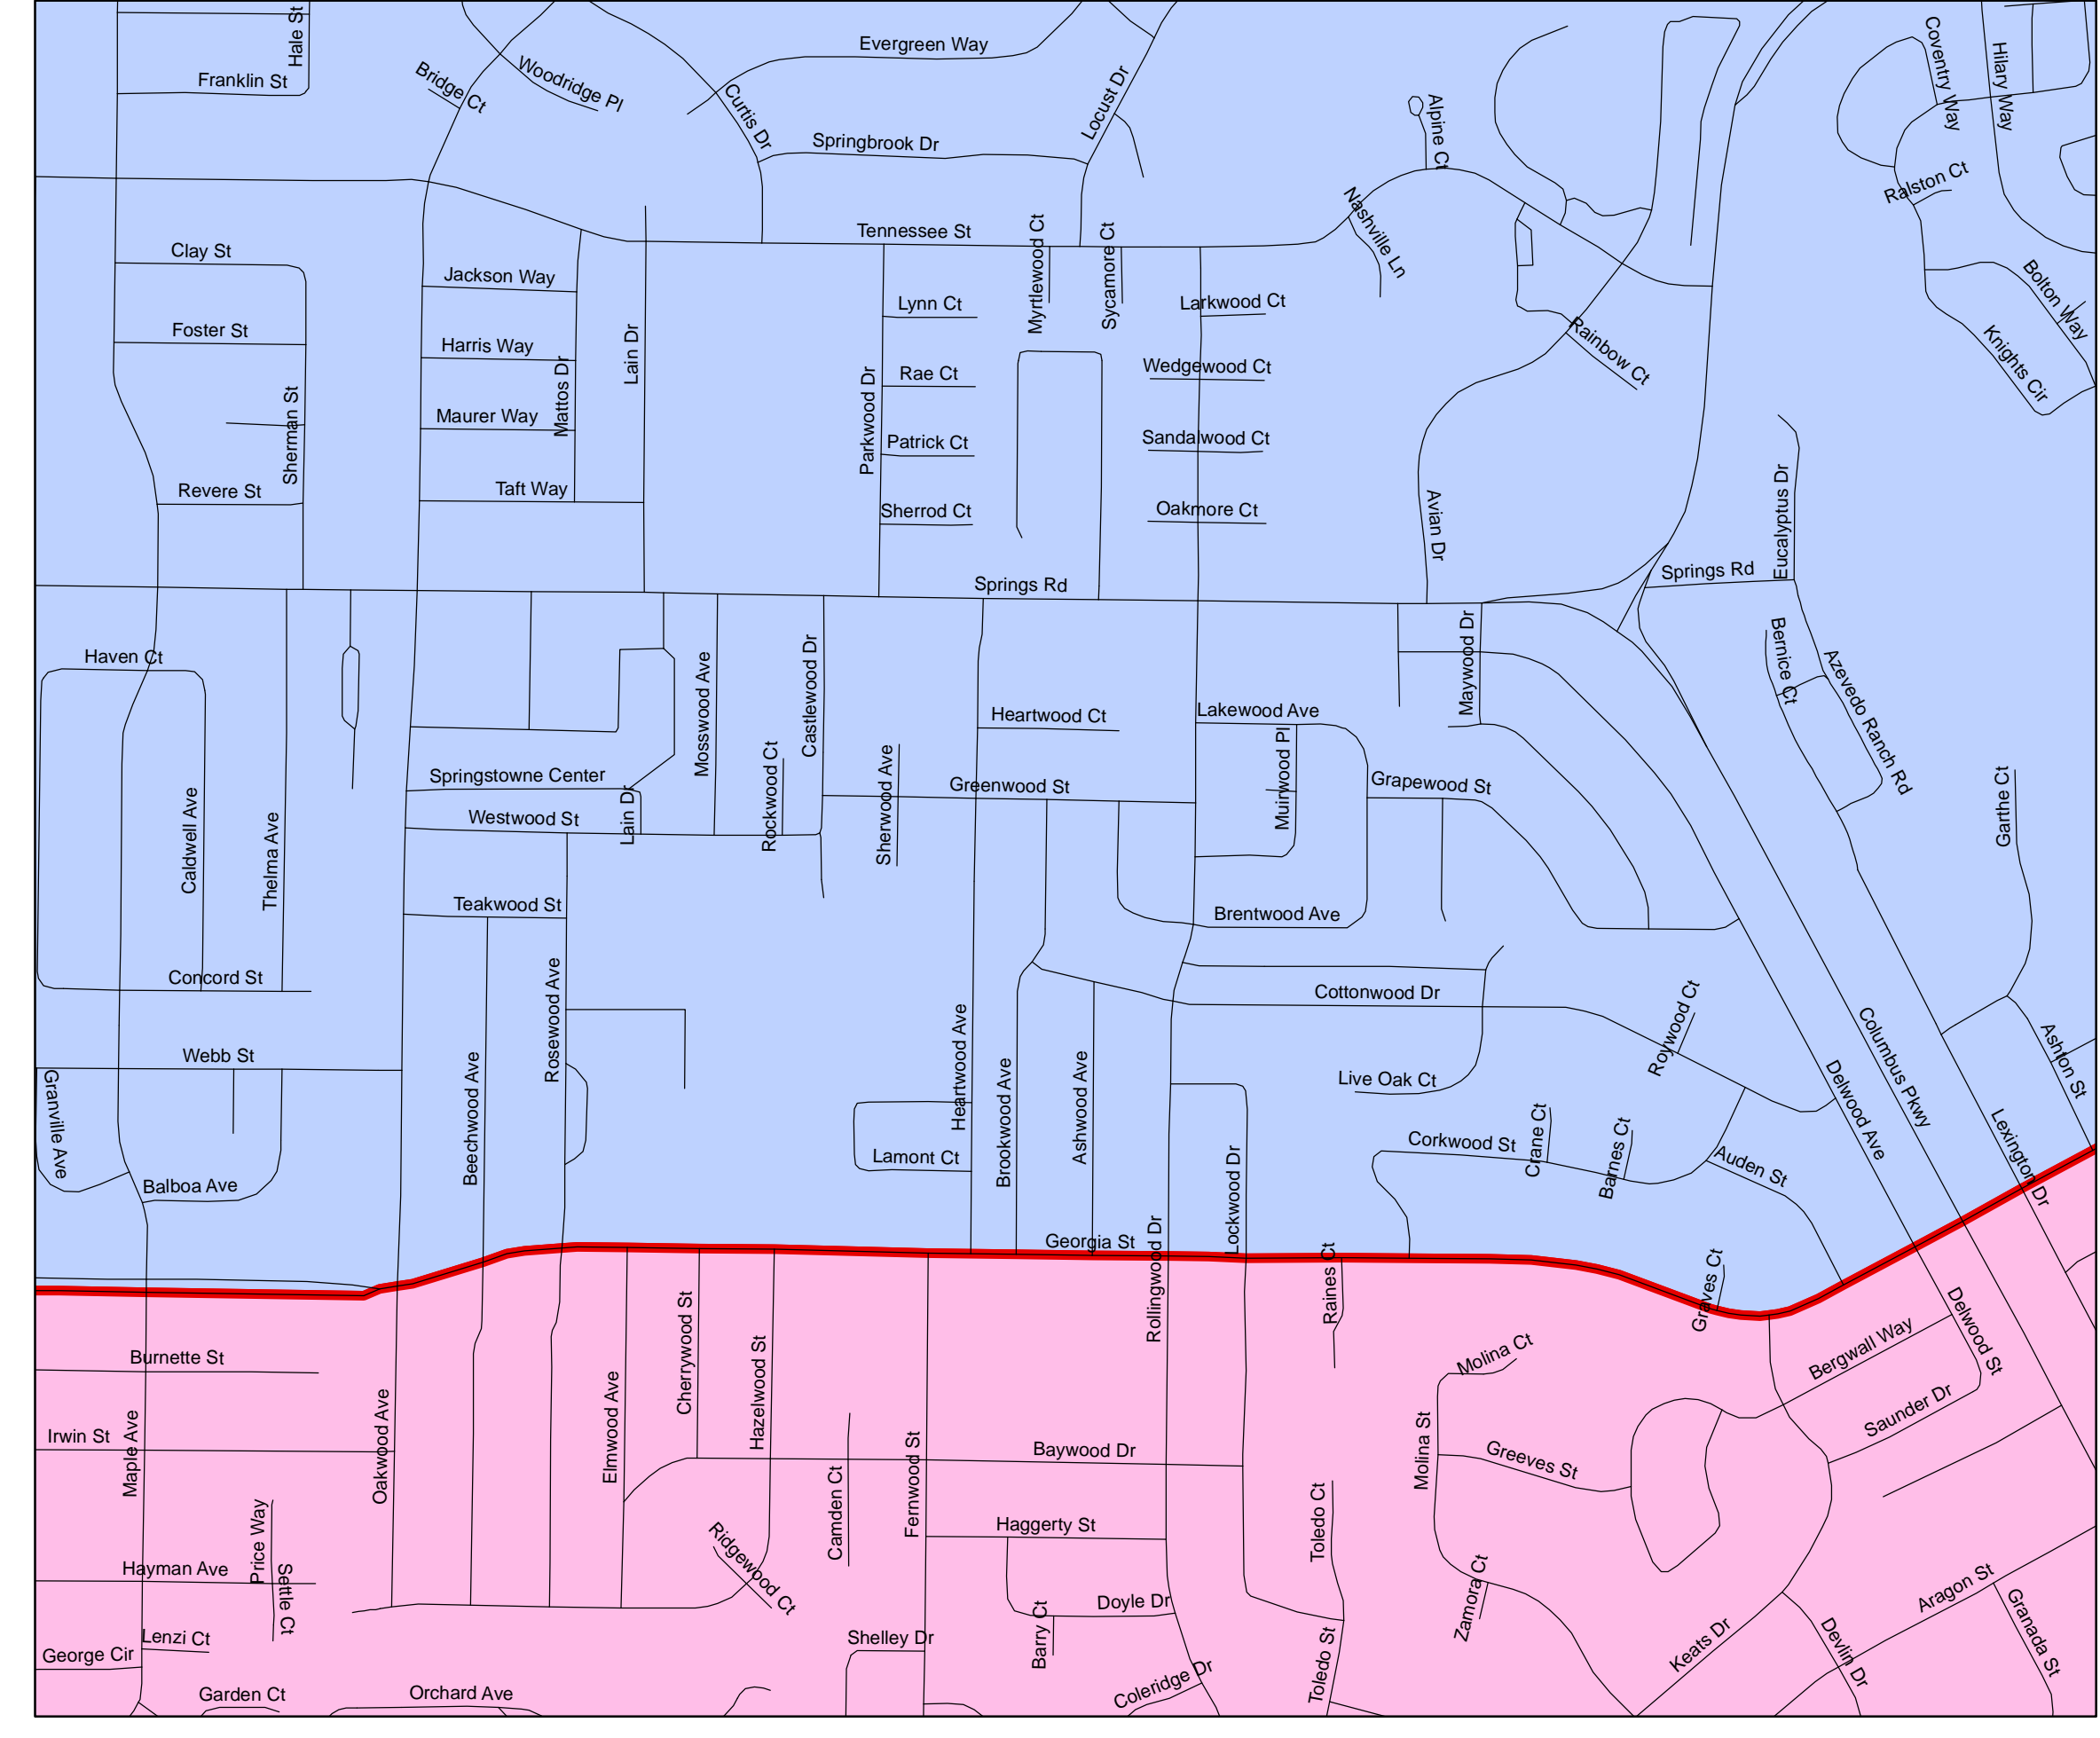

# Solano County Supervisory Re-Districting Project 2011 Alternative D

District Name	Population	Ideal Value	Deviation	% Deviation
1st Supervisorial District	83484	82669	815	0.99%
2nd Supervisorial District	82899	82669	230	0.28%
3rd Supervisorial District	82905	82669	236	0.29%
4th Supervisorial District	81992	82669	-677	-0.82%
5th Supervisorial District	82064	82669	-605	-0.73%

Vacaville - Davis Street Inset

Travis AFB - Peabody Road Inset

Vallejo - Tennessee/Georgia St Inset

Fairfield - Pennsylvania Ave Inset

- Legend**
- Streets
  - Supervisorial Districts**
  - First Supervisorial District
  - Second Supervisorial District
  - Third Supervisorial District
  - Fourth Supervisorial District
  - Fifth Supervisorial District