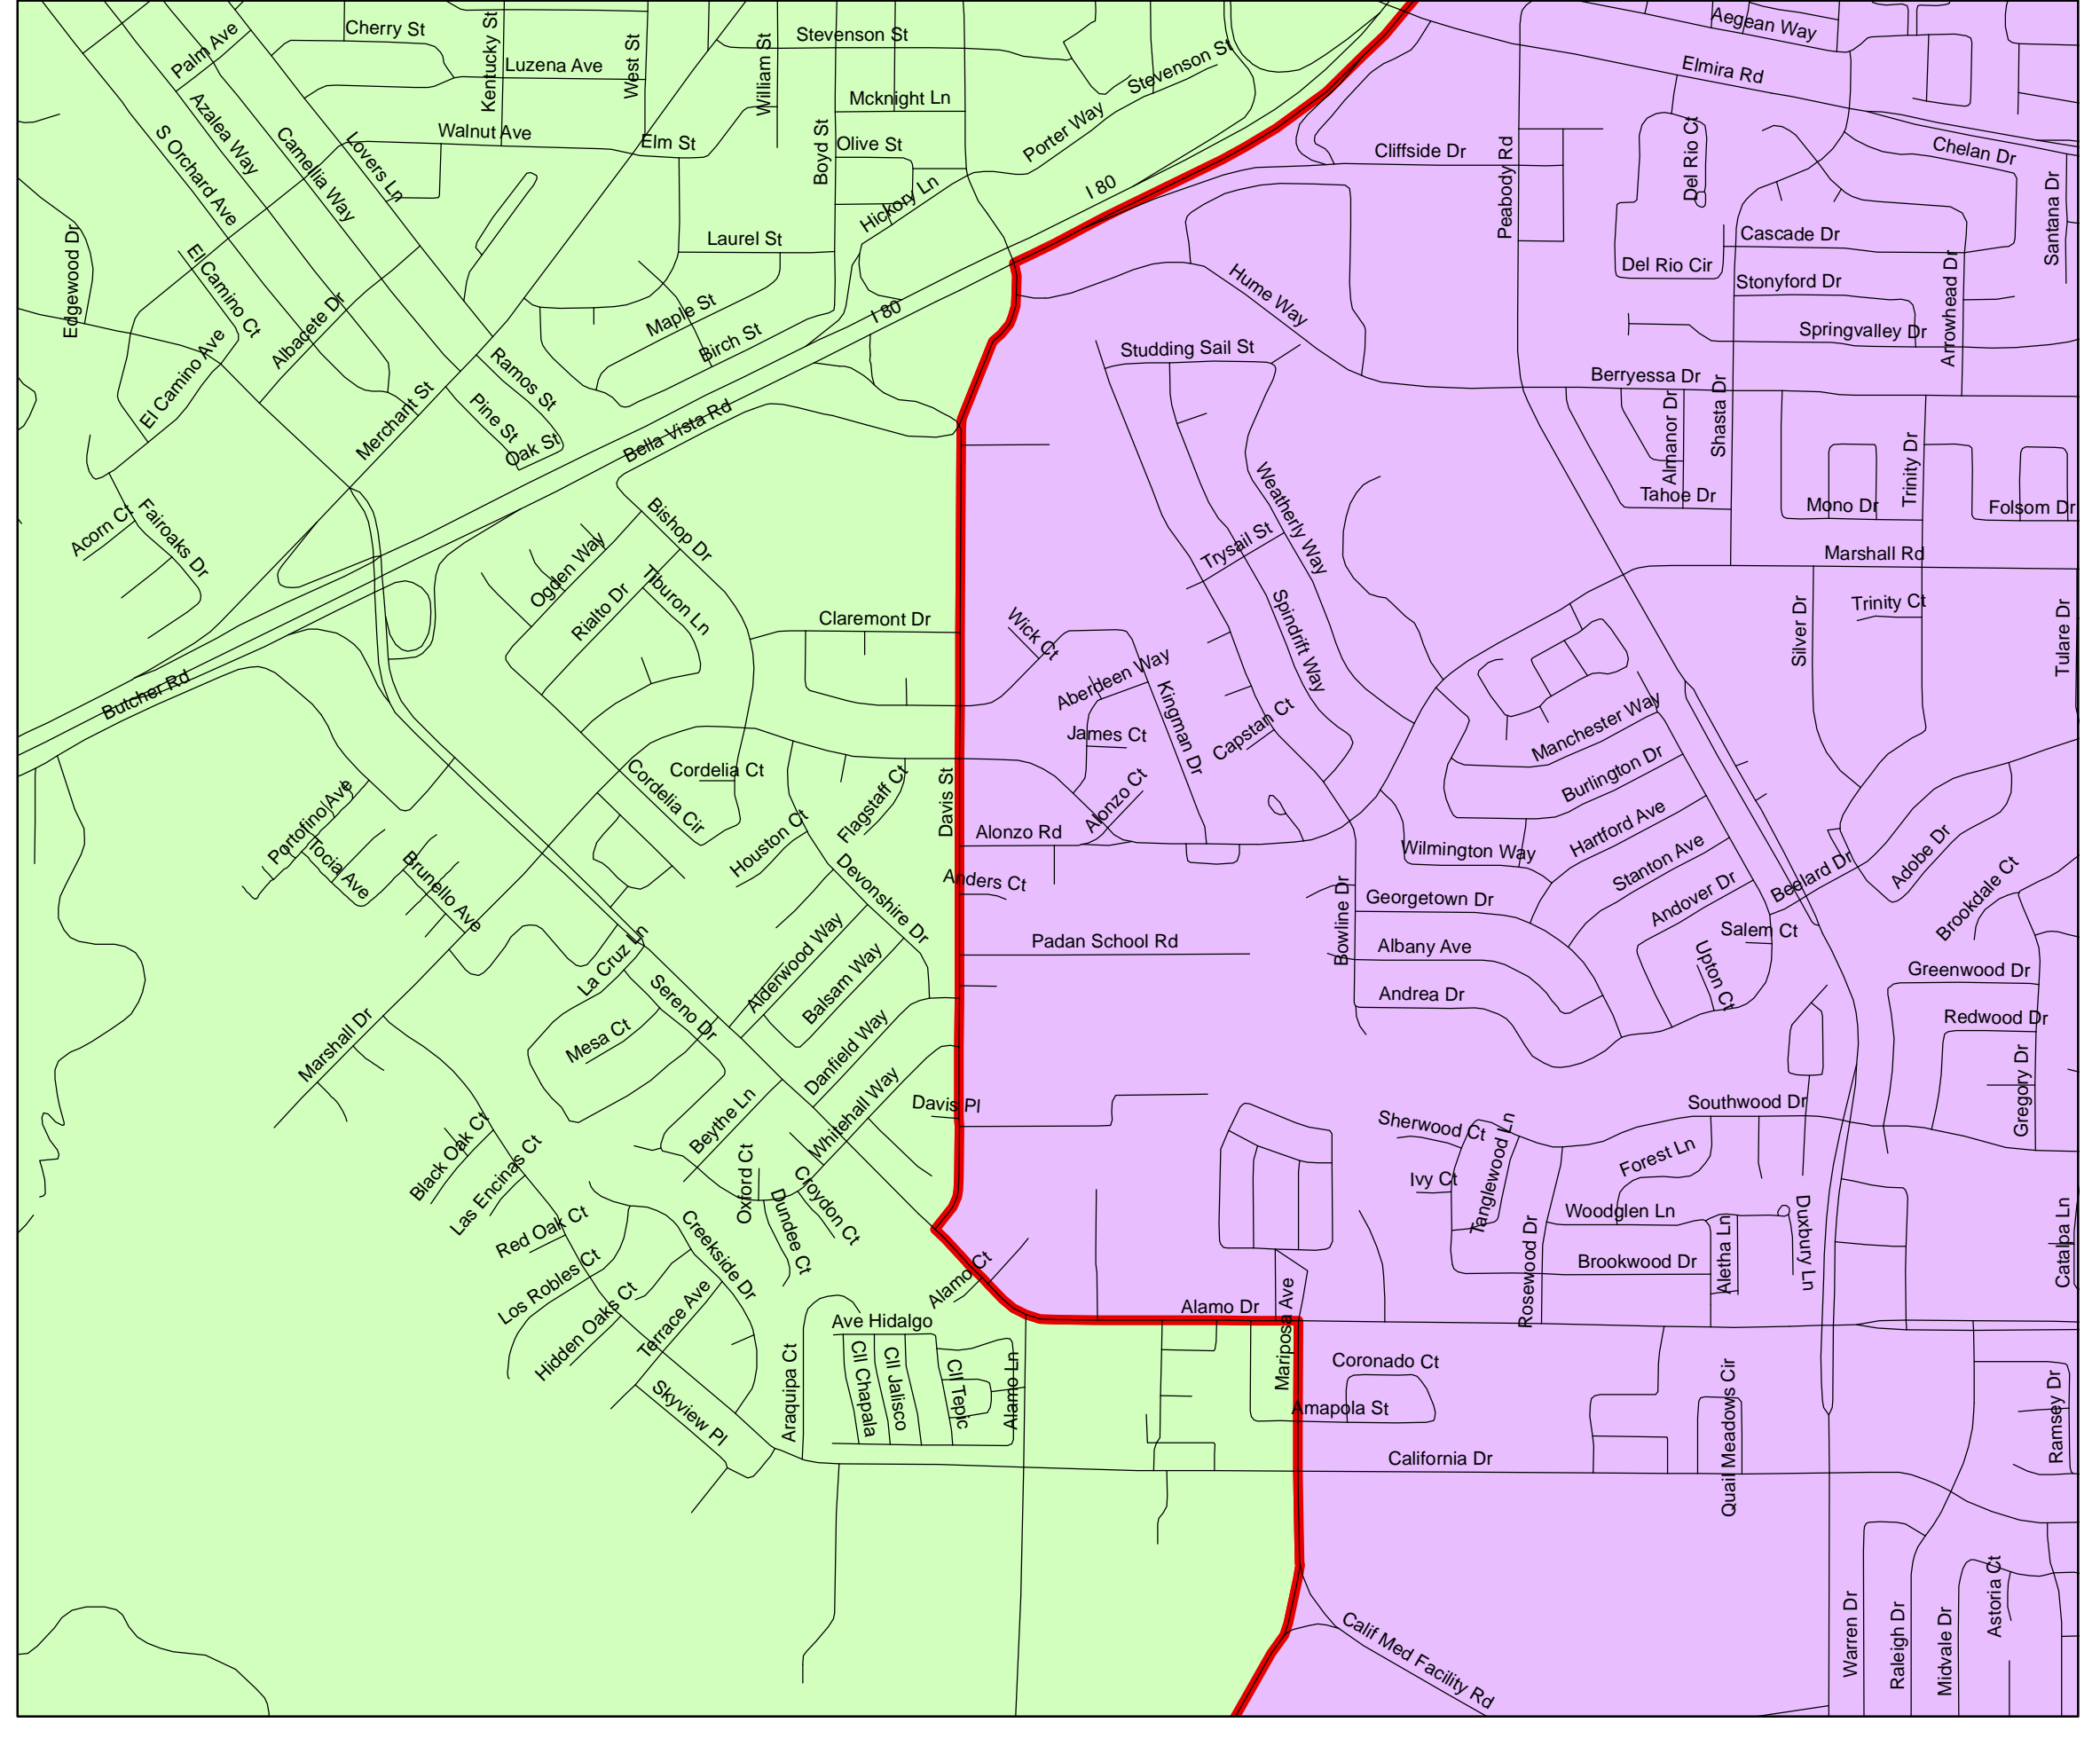

# Solano County Supervisory Re-Districting Project 2011 Alternative D

District Name	Population	Ideal Value	Deviation	% Deviation
1st Supervisorial District	83484	82669	815	0.99%
2nd Supervisorial District	82899	82669	230	0.28%
3rd Supervisorial District	82905	82669	236	0.29%
4th Supervisorial District	81992	82669	-677	-0.82%
5th Supervisorial District	82064	82669	-605	-0.73%

Vacaville - Davis Street Inset

Travis AFB - Peabody Road Inset

Vallejo - Tennessee/Georgia St Inset

Fairfield - Pennsylvania Ave Inset

- Legend**
- Streets
  - Supervisorial Districts**
  - First Supervisorial District
  - Second Supervisorial District
  - Third Supervisorial District
  - Fourth Supervisorial District
  - Fifth Supervisorial District