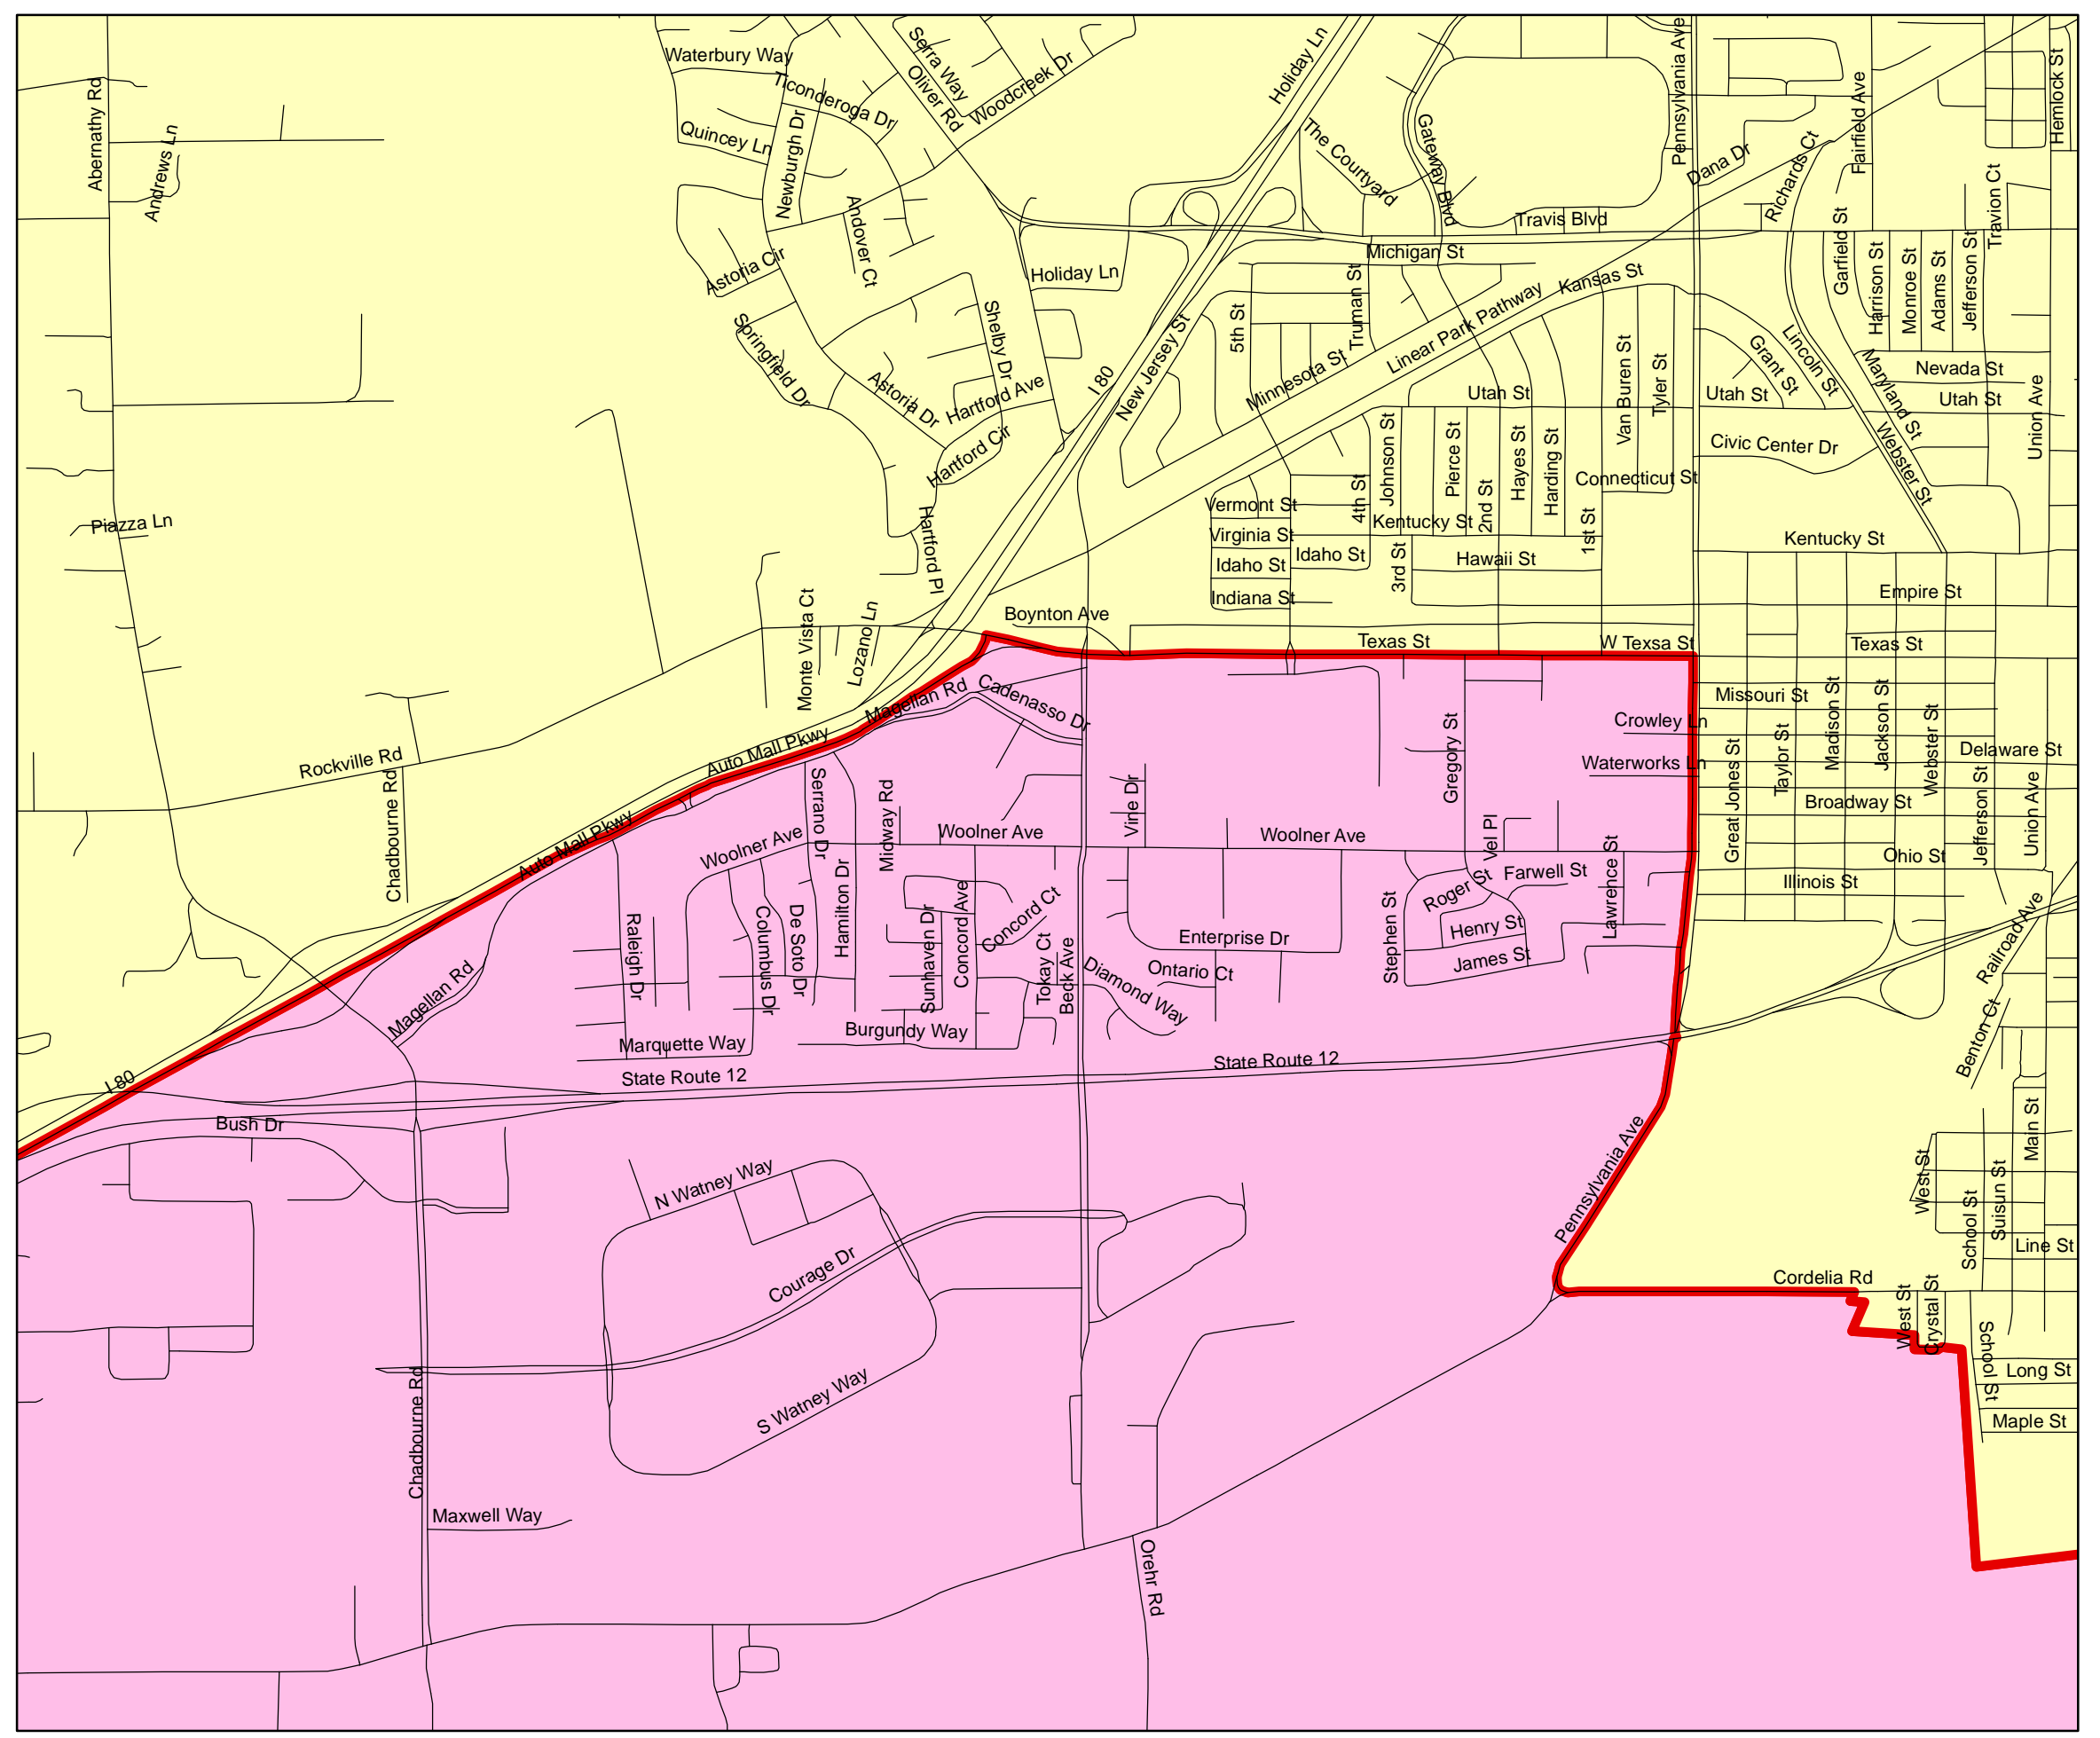

# Solano County Supervisory Re-Districting Project 2011 Alternative D

District Name	Population	Ideal Value	Deviation	% Deviation
1st Supervisorial District	83484	82669	815	0.99%
2nd Supervisorial District	82899	82669	230	0.28%
3rd Supervisorial District	82905	82669	236	0.29%
4th Supervisorial District	81992	82669	-677	-0.82%
5th Supervisorial District	82064	82669	-605	-0.73%

Vacaville - Davis Street Inset

Travis AFB - Peabody Road Inset

Vallejo - Tennessee/Georgia St Inset

Fairfield - Pennsylvania Ave Inset

- Legend**
- Streets
  - Supervisorial Districts**
  - First Supervisorial District
  - Second Supervisorial District
  - Third Supervisorial District
  - Fourth Supervisorial District
  - Fifth Supervisorial District