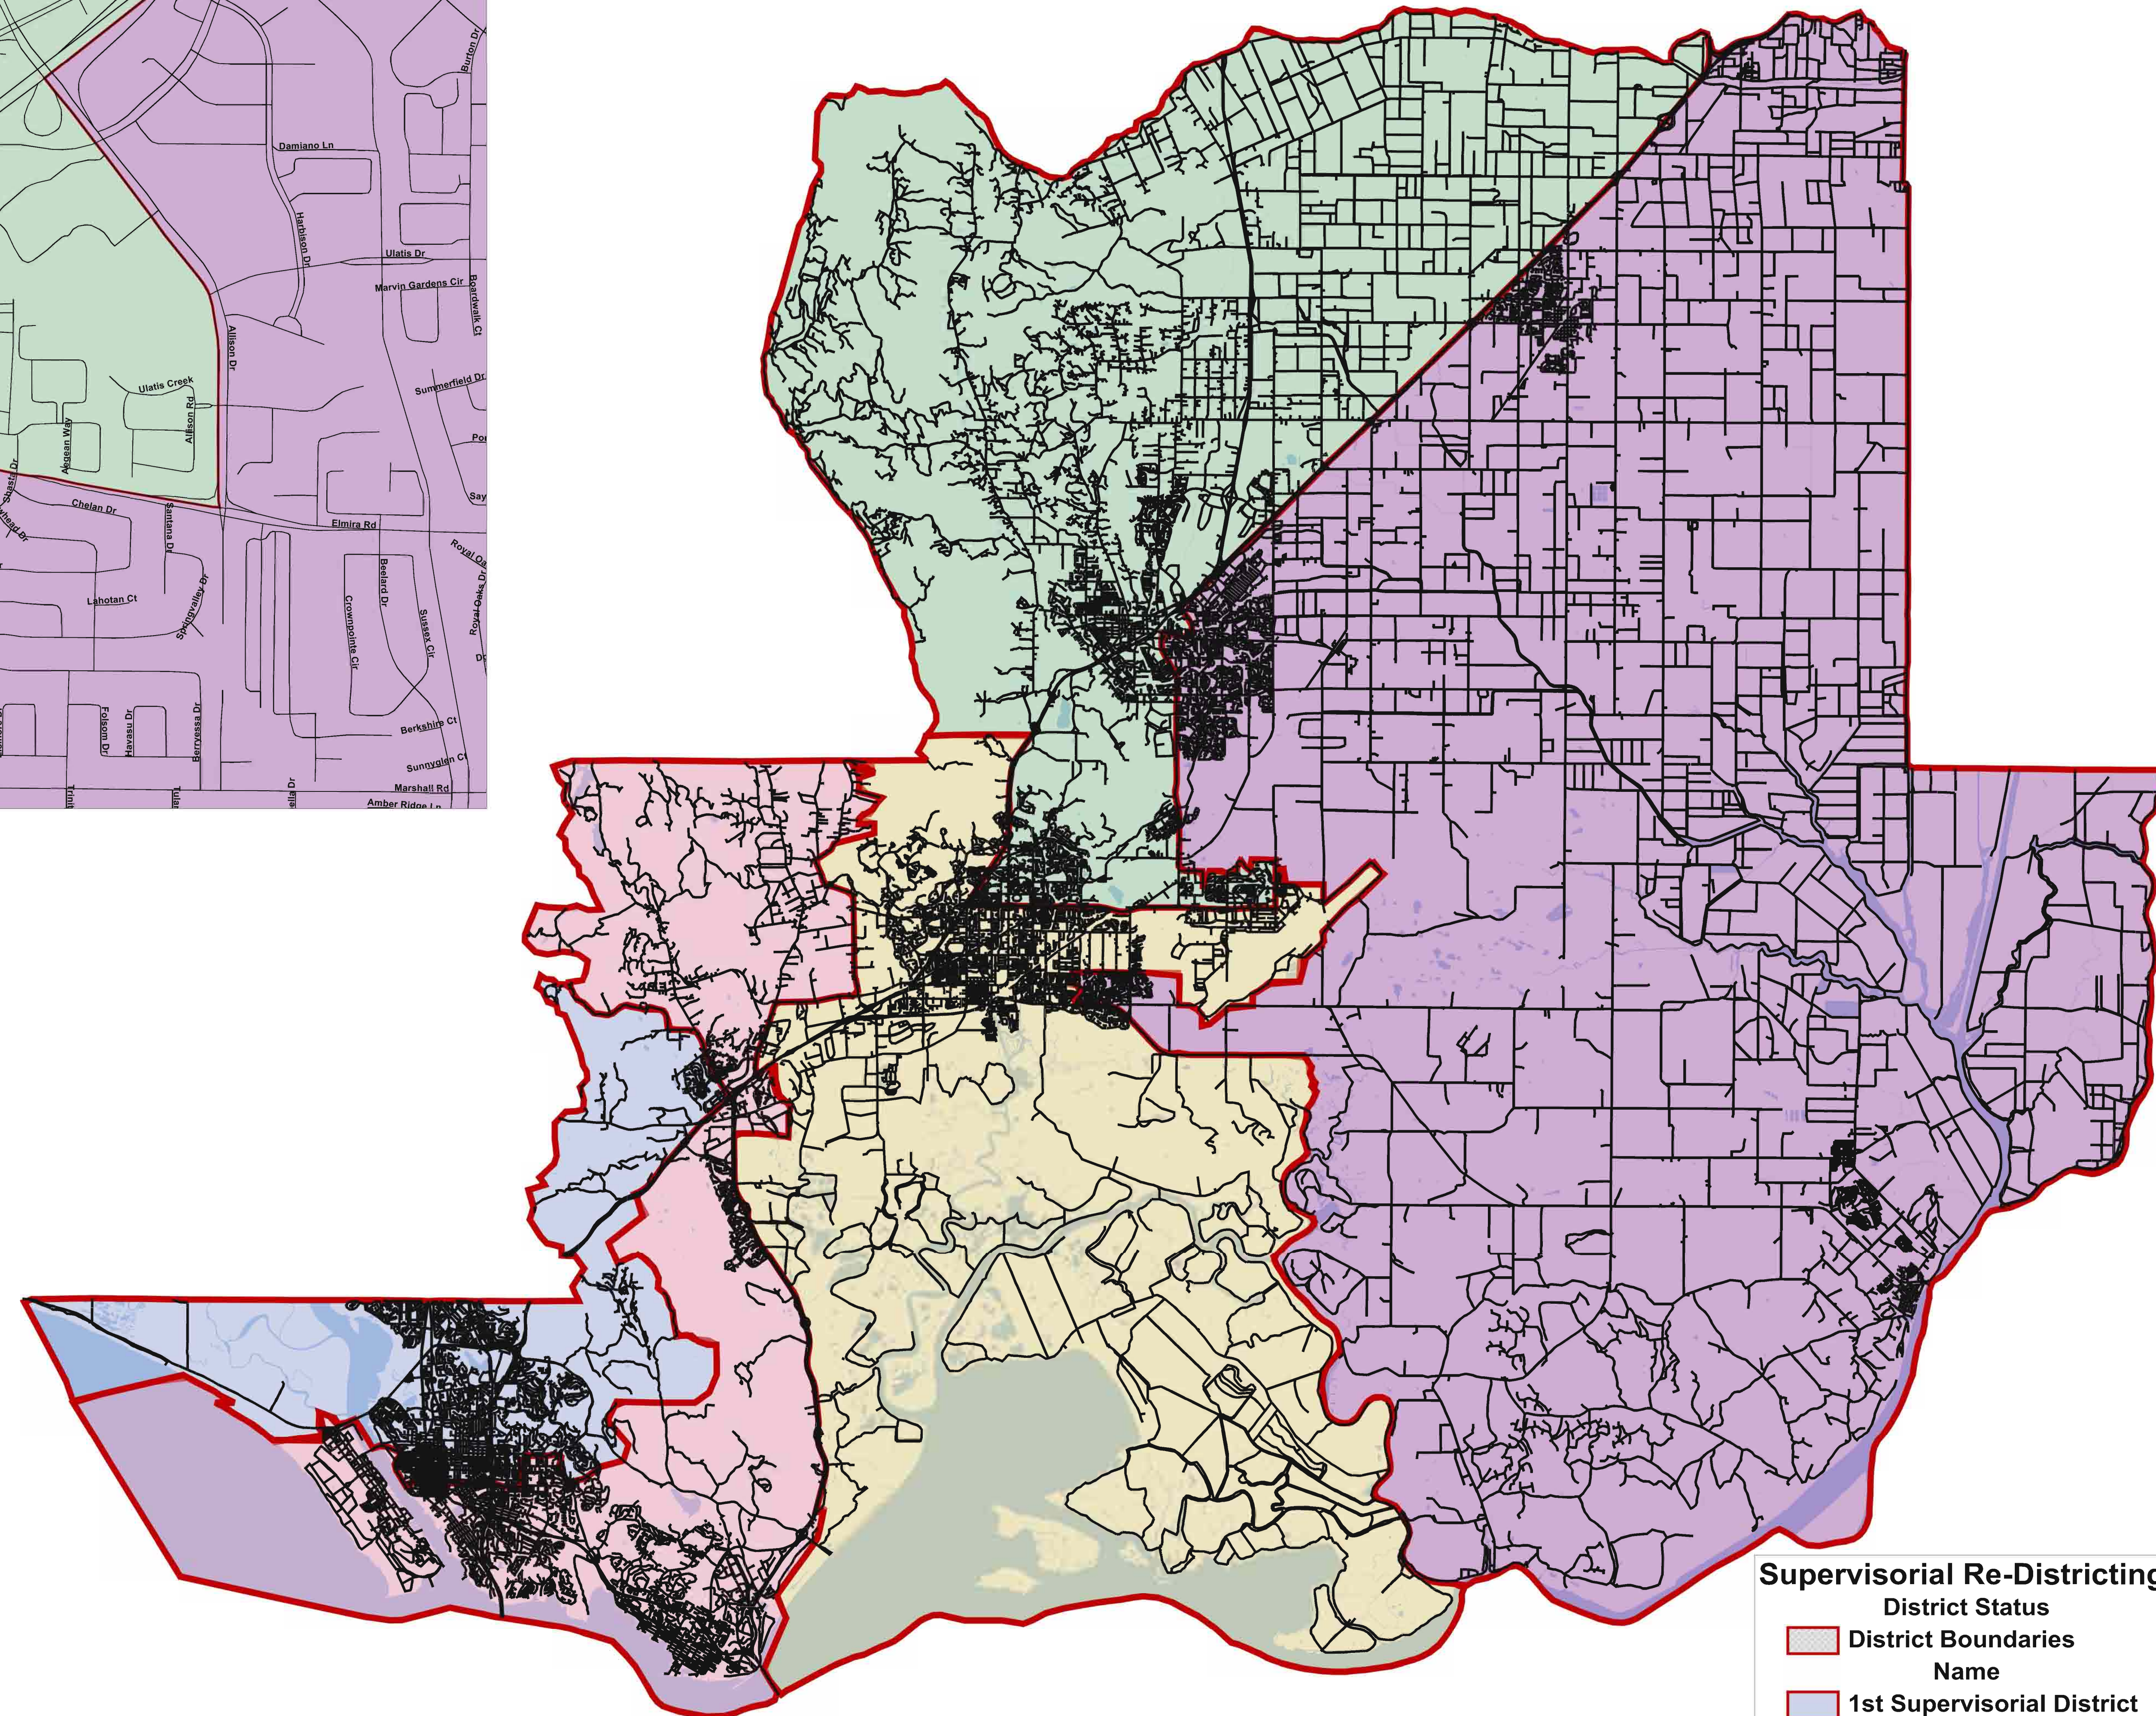

# Solano County Supervisory Re-Districting Project 2011 Alternate Scenario A

Name	Population	Ideal Value	Deviation	% Deviation
1st Supervisorial District	82849	82,669	180	0.22%
2nd Supervisorial District	82557	82,669	-112	-0.14%
3rd Supervisorial District	82546	82,669	-123	-0.15%
4th Supervisorial District	82768	82,669	99	0.12%
5th Supervisorial District	82624	82,669	-45	-0.05%

Annotation #2 - Clayton Road Inset

Annotation #4 - Vacaville Inset

Annotation #1 - Green Valley Inset

**Supervisory Re-Districting**

**District Status**

- District Boundaries

**Name**

- 1st Supervisorial District
- 2nd Supervisorial District
- 3rd Supervisorial District
- 4th Supervisorial District
- 5th Supervisorial District

0 1 2 3  
Miles