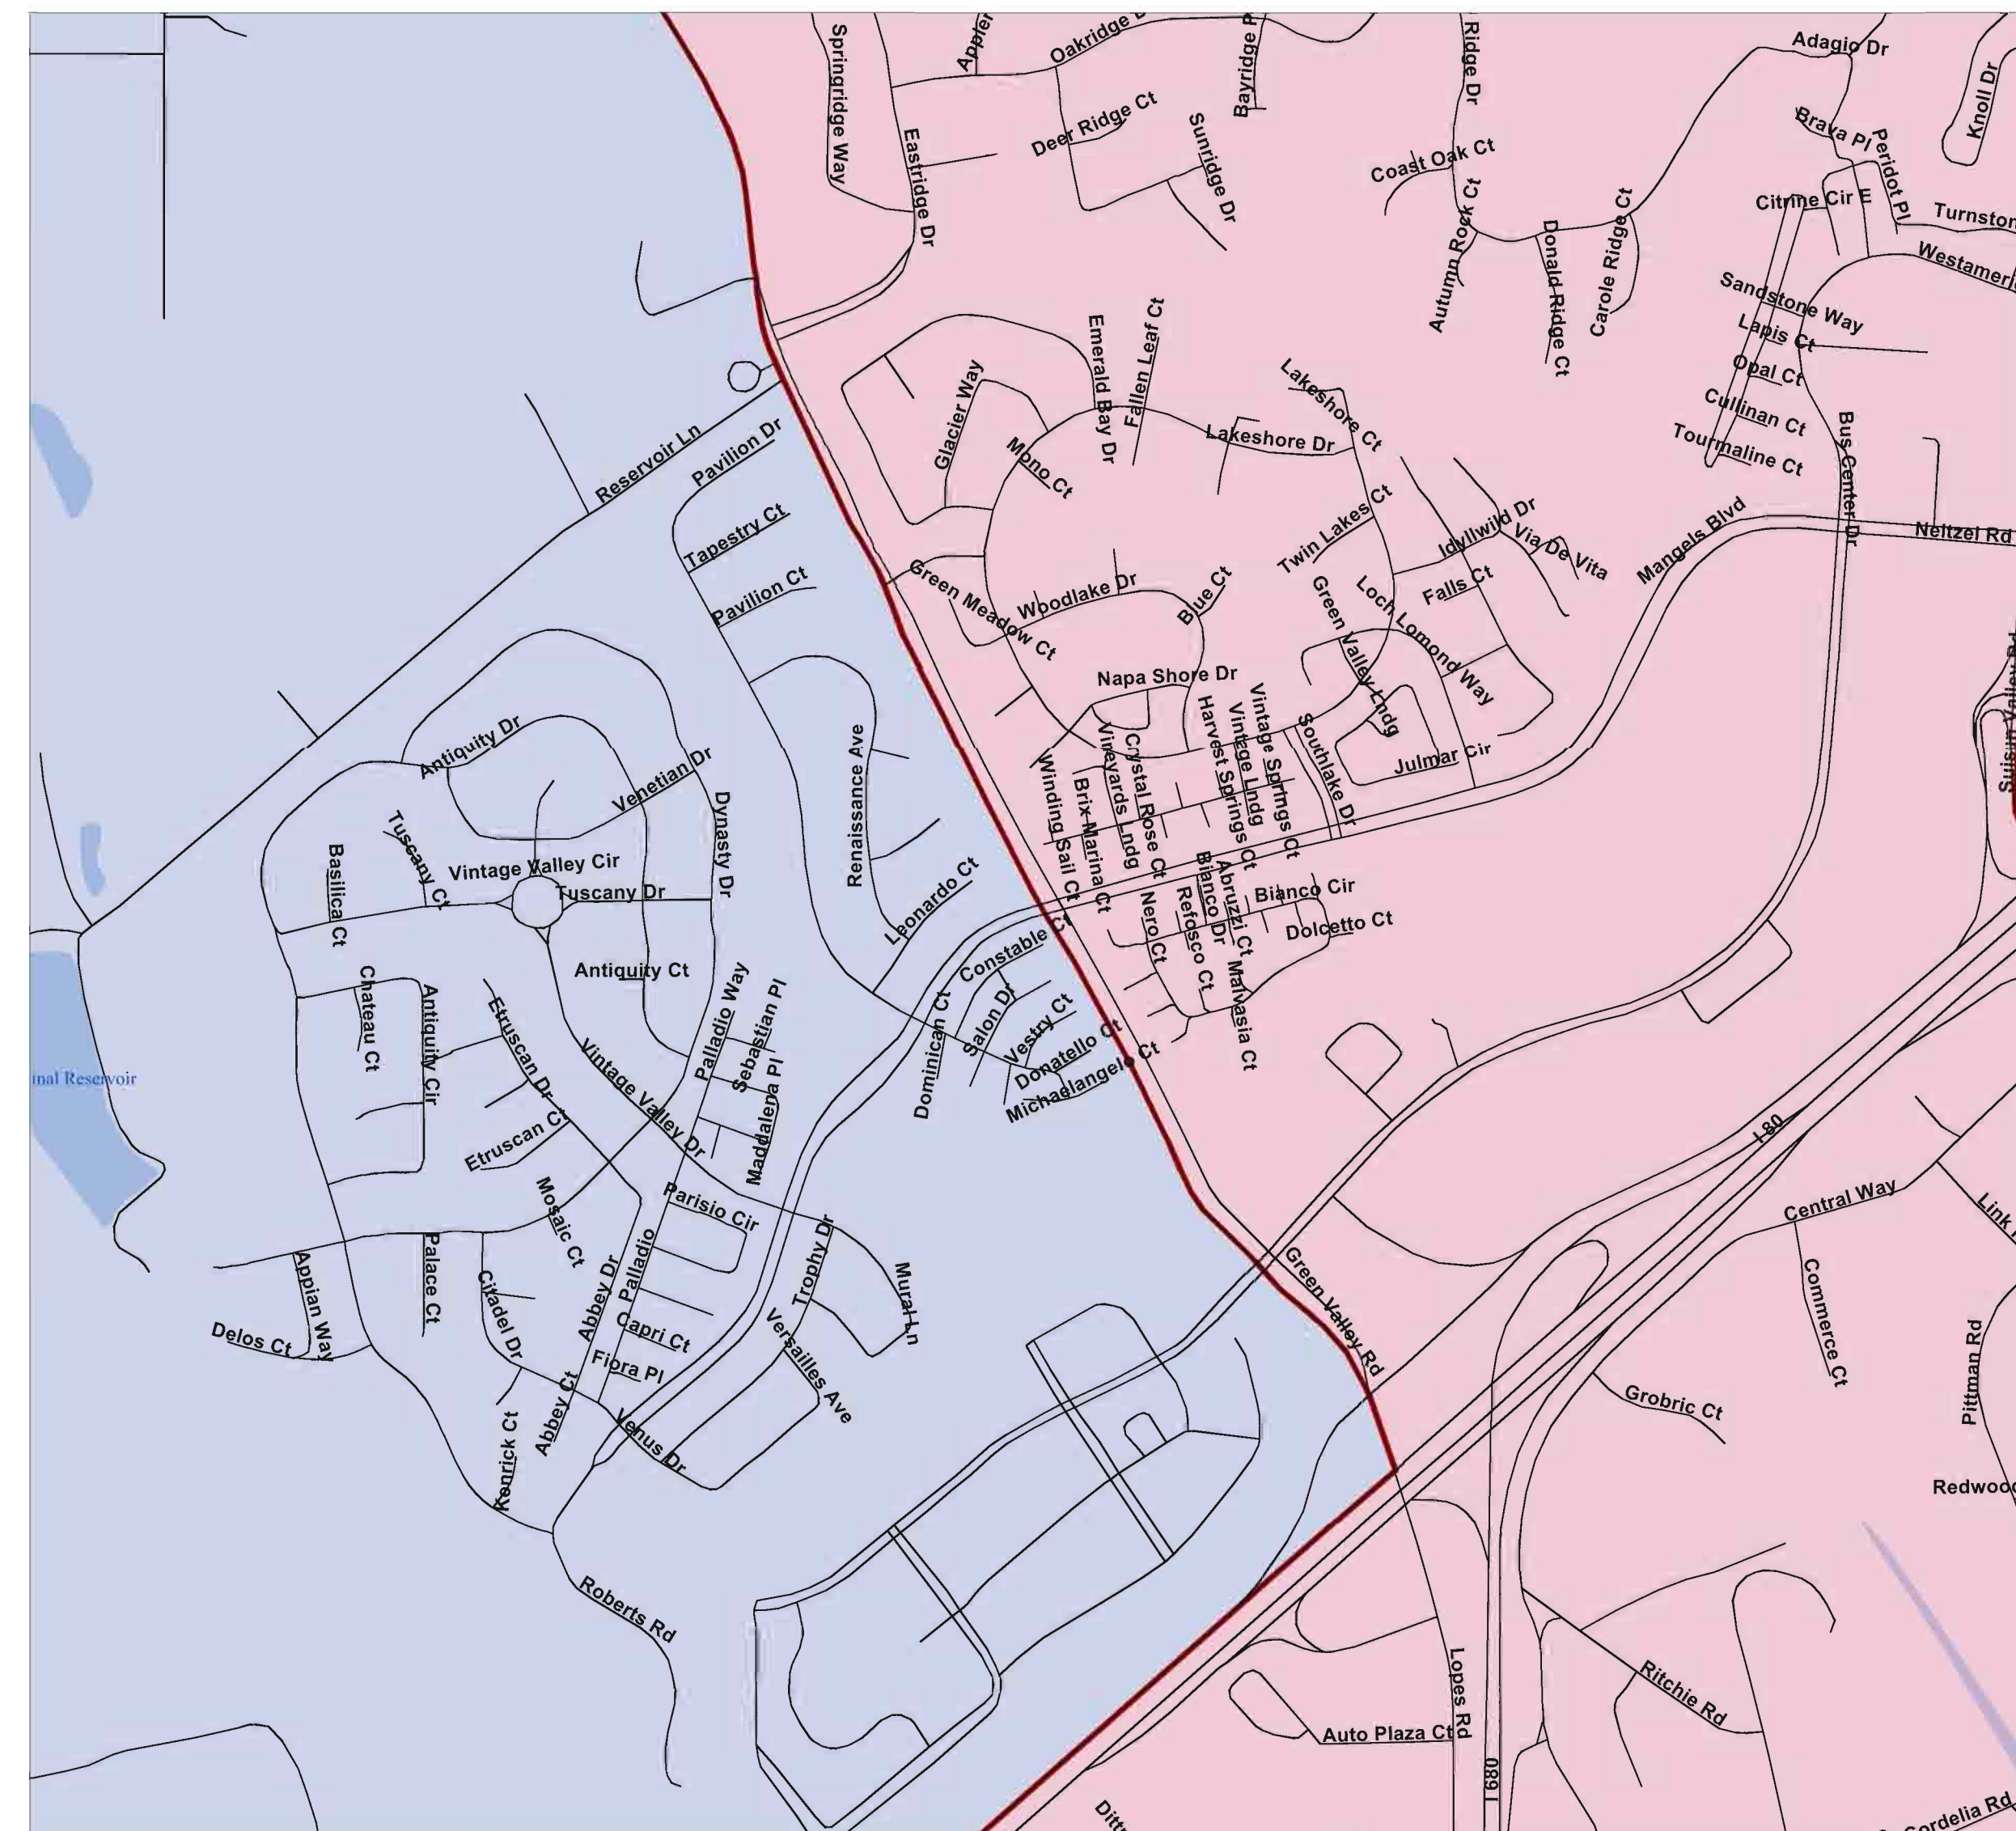

# Solano County Supervisory Re-Districting Project 2011 Alternate Scenario A

Name	Population	Ideal Value	Deviation	% Deviation
1st Supervisorial District	82849	82,669	180	0.22%
2nd Supervisorial District	82557	82,669	-112	-0.14%
3rd Supervisorial District	82546	82,669	-123	-0.15%
4th Supervisorial District	82768	82,669	99	0.12%
5th Supervisorial District	82624	82,669	-45	-0.05%

Annotation #2 - Clayton Road Inset

Annotation #4 - Vacaville Inset

Annotation #1 - Green Valley Inset

**Supervisory Re-Districting**

**District Status**

- District Boundaries

**Name**

- 1st Supervisorial District
- 2nd Supervisorial District
- 3rd Supervisorial District
- 4th Supervisorial District
- 5th Supervisorial District

0 1 2 3  
Miles