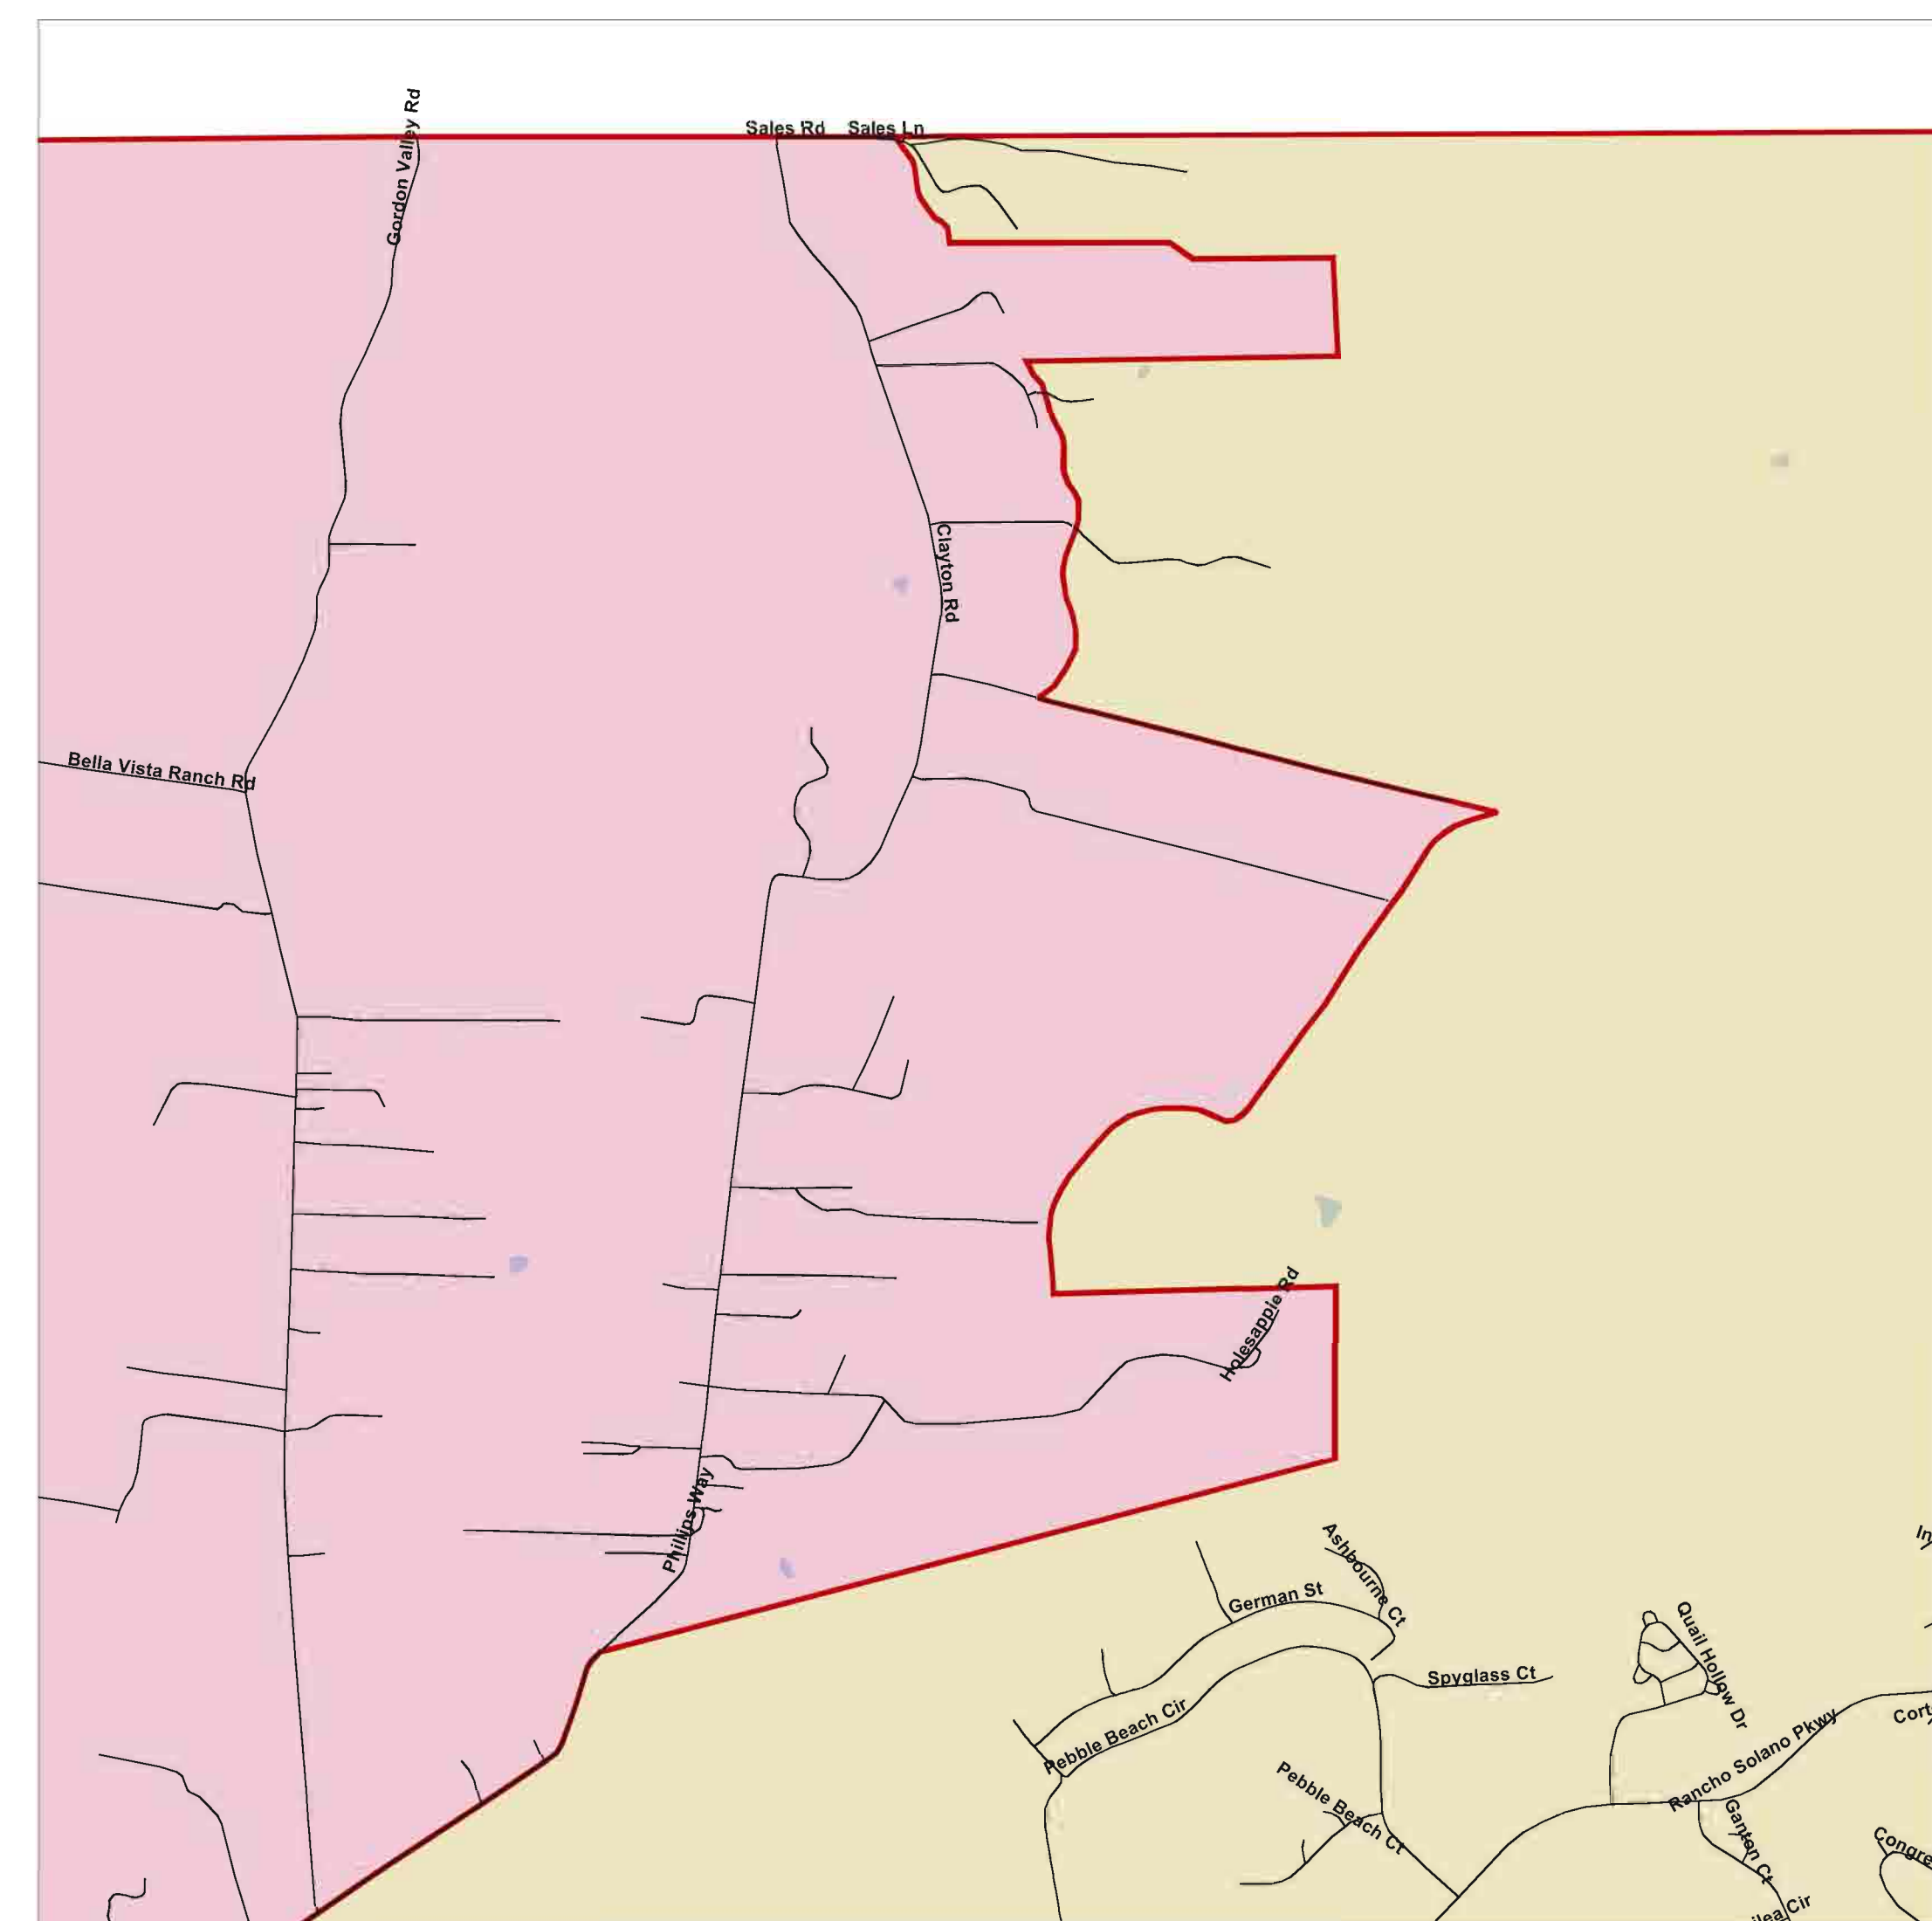

# Solano County Supervisory Re-Districting Project 2011 Alternate Scenario A

Name	Population	Ideal Value	Deviation	% Deviation
1st Supervisorial District	82849	82,669	180	0.22%
2nd Supervisorial District	82557	82,669	-112	-0.14%
3rd Supervisorial District	82546	82,669	-123	-0.15%
4th Supervisorial District	82768	82,669	99	0.12%
5th Supervisorial District	82624	82,669	-45	-0.05%

Annotation #2 - Clayton Road Inset

Annotation #4 - Vacaville Inset

Annotation #1 - Green Valley Inset

**Supervisory Re-Districting**

**District Status**

- District Boundaries

**Name**

- 1st Supervisorial District
- 2nd Supervisorial District
- 3rd Supervisorial District
- 4th Supervisorial District
- 5th Supervisorial District

0 1 2 3  
Miles