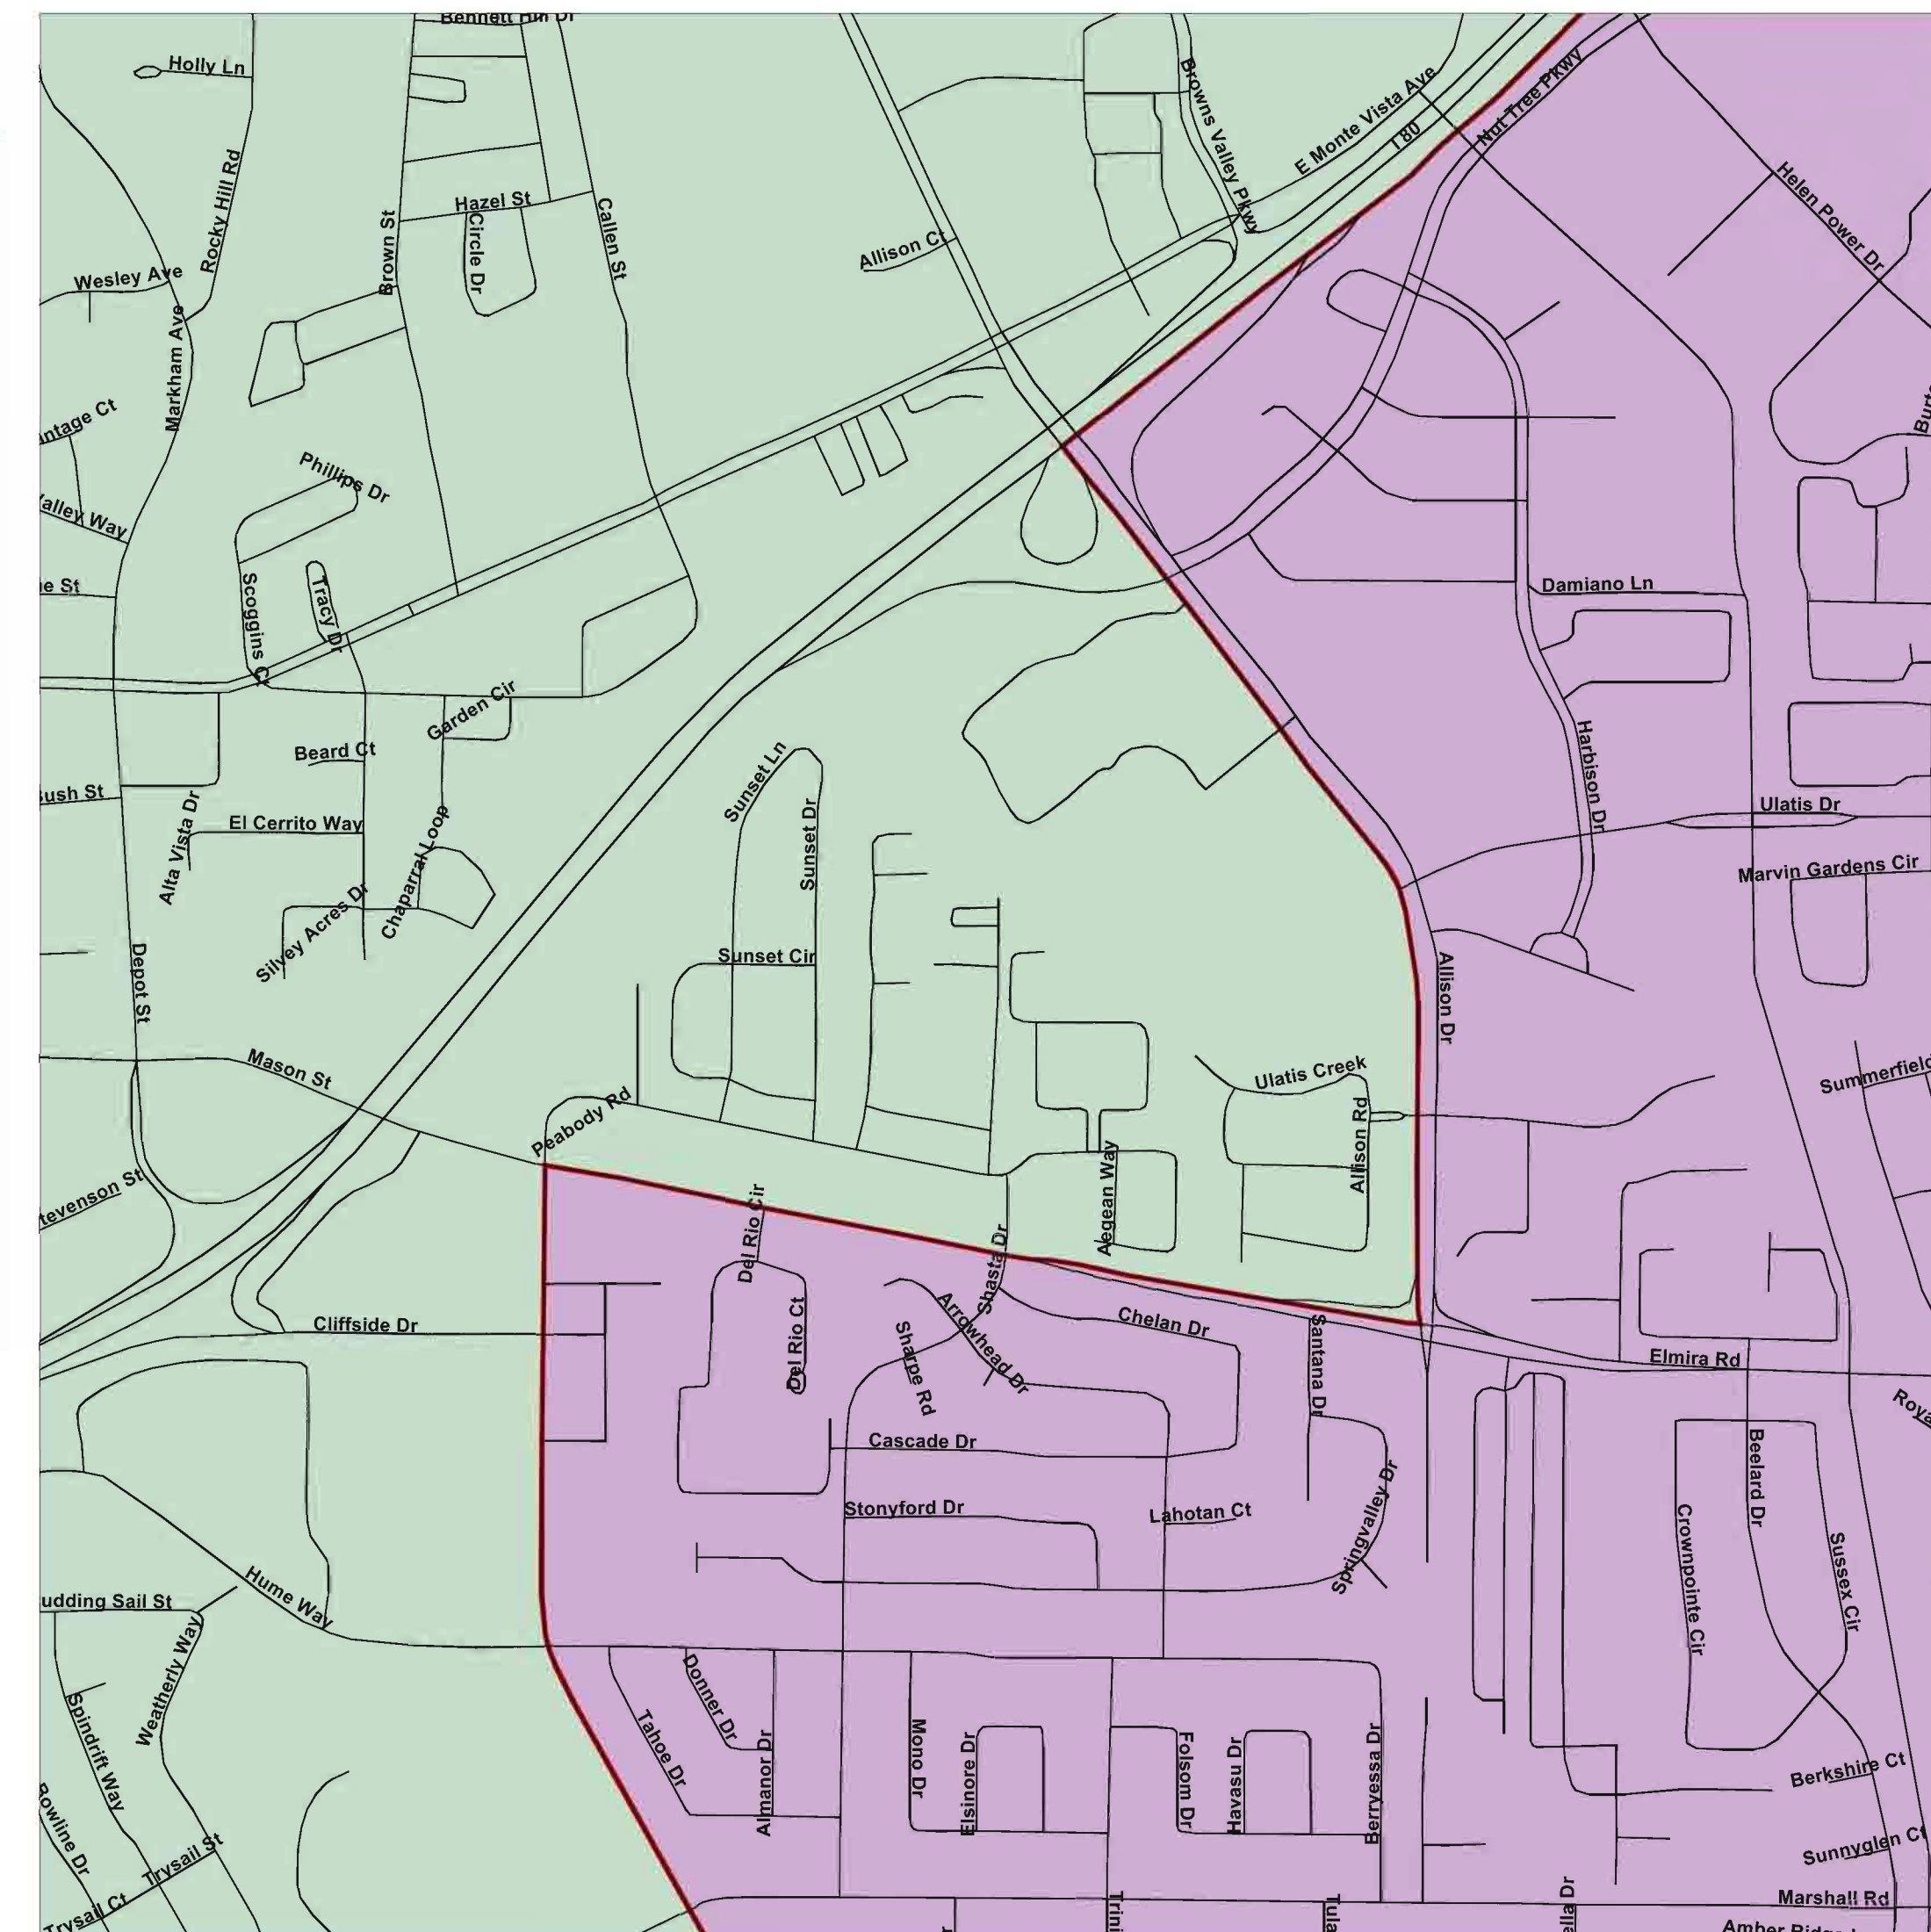

# Solano County Supervisory Re-Districting Project 2011 Alternate Scenario A

Name	Population	Ideal Value	Deviation	% Deviation
1st Supervisorial District	82849	82,669	180	0.22%
2nd Supervisorial District	82557	82,669	-112	-0.14%
3rd Supervisorial District	82546	82,669	-123	-0.15%
4th Supervisorial District	82768	82,669	99	0.12%
5th Supervisorial District	82624	82,669	-45	-0.05%

Annotation #2 - Clayton Road Inset

Annotation #4 - Vacaville Inset

Annotation #1 - Green Valley Inset

**Supervisory Re-Districting**

**District Status**

- District Boundaries

**Name**

- 1st Supervisorial District
- 2nd Supervisorial District
- 3rd Supervisorial District
- 4th Supervisorial District
- 5th Supervisorial District

0 1 2 3  
Miles